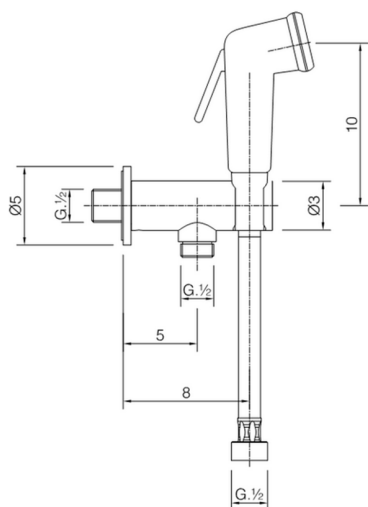

Bidet handshower set HYGENIC SHOWERS_M3007910

MODEL **M3007910**

Bidet handshower set, wall mounted holder with safety valve, Bidet handshower, PVC 120 cm. Flexible hose

AVAILABLE FINISHINGS

CHARACTERISTICS

Bidet handshower

Hygienic Spray

Multi-jets hygienic hand shower, for personal hygiene care.

2024-12-22