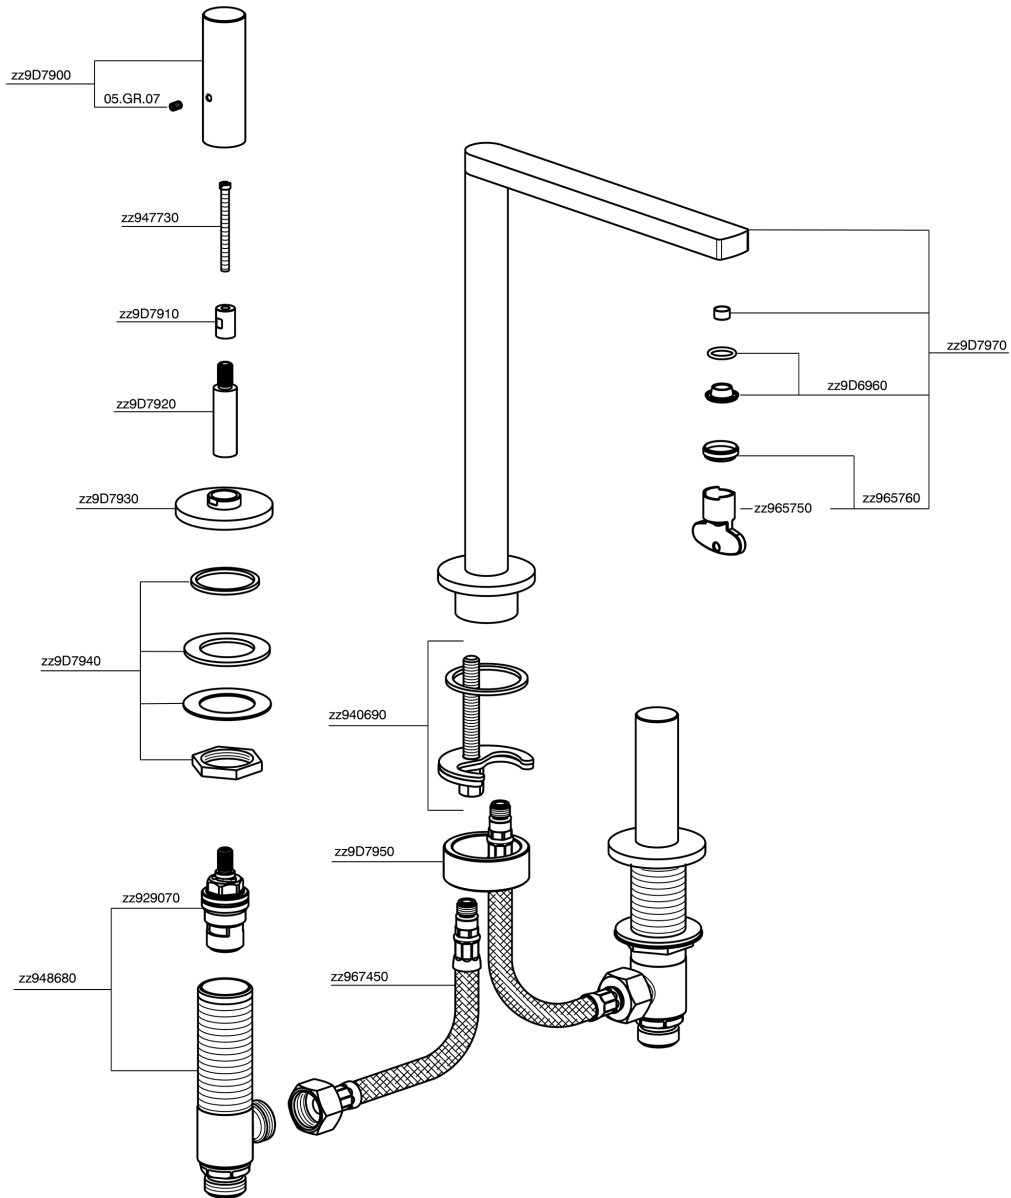

3 hole washbasin mixer SMOOTH X32_X4001040

X4001040

<https://en.cisal.it/3-hole-washbasin-mixer-smooth-x32-x4001040>

2024-12-22