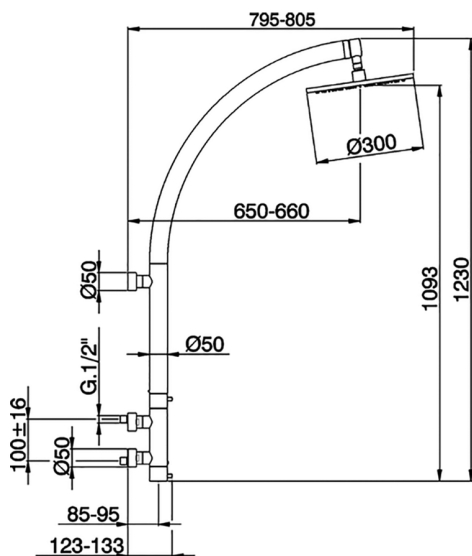

Thermostatic wall-mounted shower column WELLNESS_LNC91010

MODEL **LNC91010**

Thermostatic wall-mounted shower column, thermostatic mixer 100 mm centre to centre, not adjustable column, 300 mm round showerhead 8 mm thick BRASS

AVAILABLE FINISHINGS

CHARACTERISTICS

Cartridge Spare Parts **22.04A.AR - ZZ97279004**

Argo 2 (long filter) Thermostatic Valve

Thermostatic

The Cisal thermostatic is your personal water manager, helping you to handle, control and save water and energy.

2024-09-16