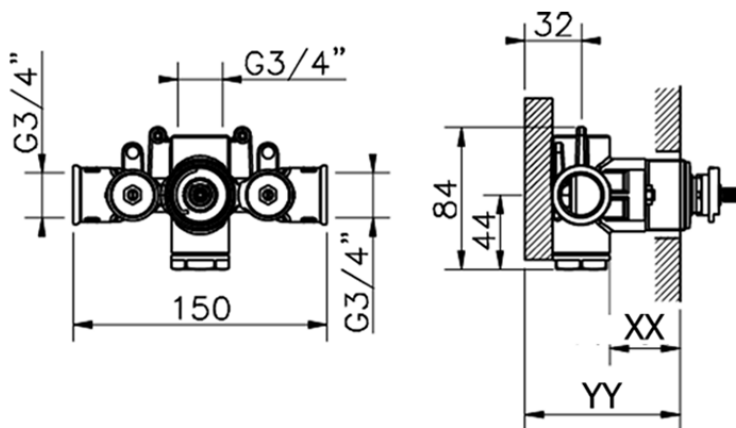

3/4 Concealed thermostatic valve CONCEALED_ZA007221

Piastra/Plate/Plaque/Platte/Placa

2-3mm: XX 25-40 YY 76-91

10mm: XX 16-31 YY 65-80