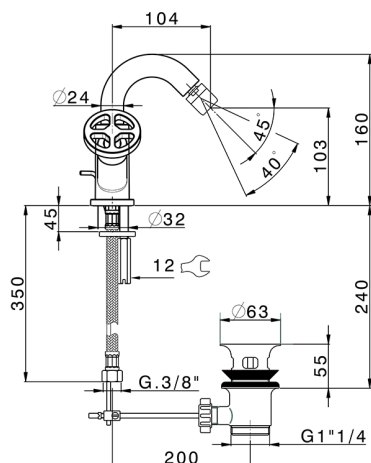

Bidet mixer GRACE_MN000550

MODEL **MN000550**

Bidet mixer, with automatic 1"1/4 automatic pop-up waste, G.3/8" stainless steel flexible hoses

AVAILABLE FINISHINGS

-  **21** 21 Chrome
-  **2F** 2F Brushed Nickel
-  **2W** 2W Brushed Gold
-  **5H** 5H Dark Brass Brushed
-  **5L** 5L Brushed Black Titanium
-  **6T** 6T Chrome/Matt Black