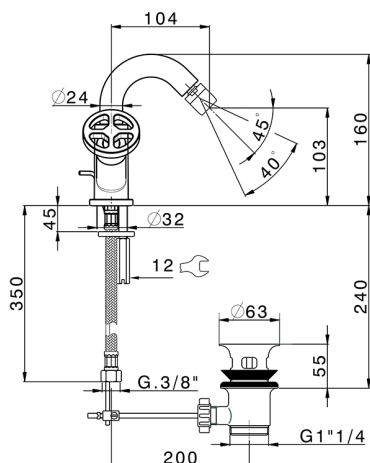

## Bidet mixer GRACE\_MN000550

MODEL **MN000550**

Bidet mixer, with automatic 1"1/4 automatic pop-up waste, G.3/8" stainless steel flexible hoses