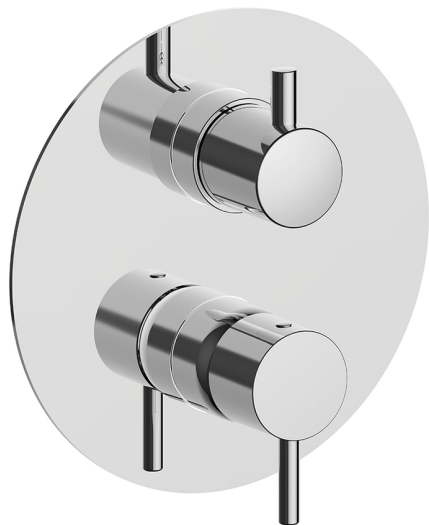

## Exposed part for Single Lever One Box Valve NUOVA LESS\_LN0BM030

MODEL **LN0BM030**

Exposed part for Single Lever One Box Valve, with 2-3 outlet diverter, Minimum depth of installation: 67 mm, without concealed part, for items ZA00B030-ZA00B031

### CHARACTERISTICS

Cartridge Spare Parts **ZZ97179000**

**35 mm Cartridge**

Installation **Concealed**

Required concealed parts **ZA00B031**

**ZA00B030**

## Exposed part for Single Lever One Box Valve NUOVA LESS\_LN0BM030

LN0BM030

<https://en.cisal.it/exposed-part-for-single-lever-one-box-valve-nuova-less-ln0bm030>

## One Box Universal Concealed Part ONE BOX\_ZA00B031

MODEL **ZA00B031**

One Box Universal Concealed Part, for 1, 2 or 3 outlet thermostatic or single lever, without trim kit, with noise reducers, with sealing gasket