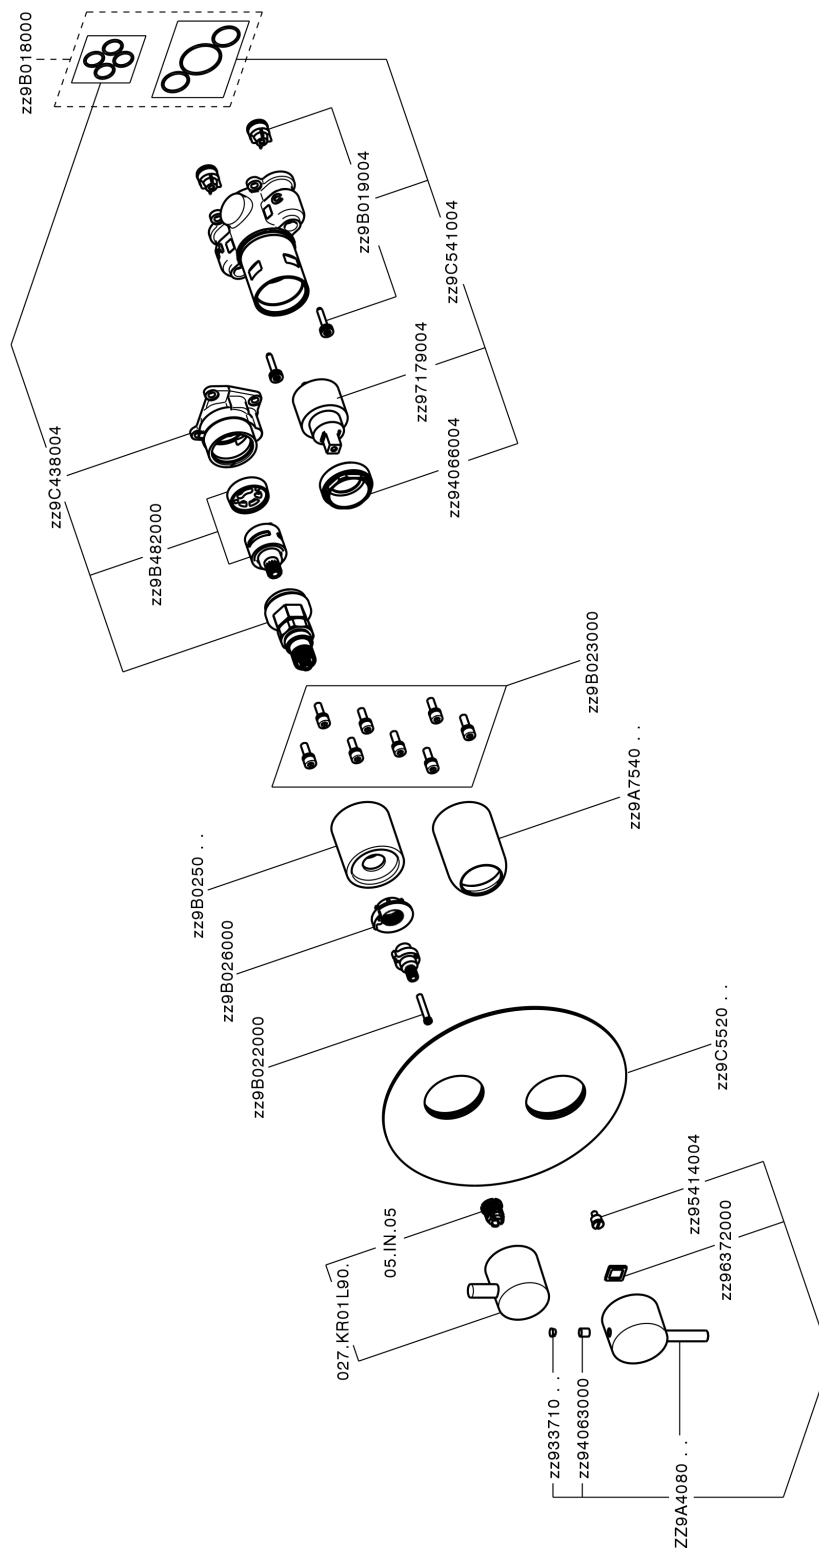

## Exposed part for Single Lever One Box Valve NUOVA LESS\_LN0BM030

MODEL **LN0BM030**

Exposed part for Single Lever One Box Valve, with 2-3 outlet diverter, Minimum depth of installation: 67 mm, without concealed part, for items ZA00B030-ZA00B031

### CHARACTERISTICS

Cartridge Spare Parts **ZZ97179000**

**35 mm Cartridge**

Installation **Concealed**

Required concealed parts **ZA00B031**

**ZA00B030**

## Exposed part for Single Lever One Box Valve NUOVA LESS\_LN0BM030

LN0BM030

<https://en.cisal.it/exposed-part-for-single-lever-one-box-valve-nuova-less-ln0bm030>