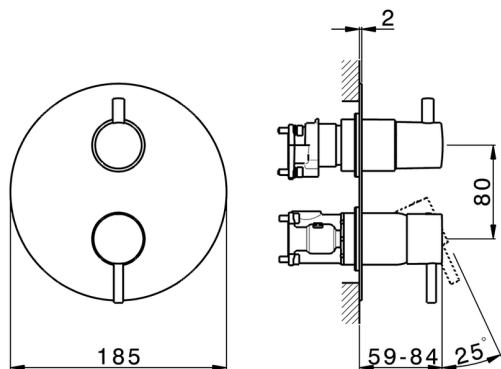

## Exposed part for Single Lever One Box Valve NUOVA LESS\_LN0BM030

MODEL **LN0BM030**

Exposed part for Single Lever One Box Valve, with 2-3 outlet diverter, Minimum depth of installation: 67 mm, without concealed part, for items ZA00B030-ZA00B031

### CHARACTERISTICS

Cartridge Spare Parts **ZZ97179000**

**35 mm Cartridge**

Installation **Concealed**

Required concealed parts **ZA00B031**

**ZA00B030**