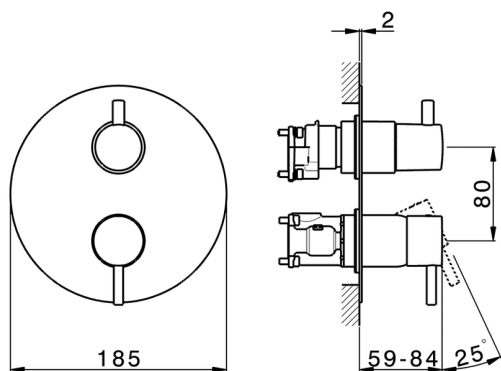

Exposed part for Single Lever One Box Valve NUOVA LESS_LN0BM030

MODEL **LN0BM030**

Exposed part for Single Lever One Box Valve, with 2-3 outlet diverter, Minimum depth of installation: 67 mm, without concealed part, for items ZA00B030-ZA00B031

AVAILABLE FINISHINGS

-  **21** 21 Chrome
-  **2F** 2F Brushed Nickel
-  **40** 40 Matt Black
-  **4Q** 4Q Matt White

CHARACTERISTICS

Cartridge Spare Parts **ZZ97179000**

35 mm Cartridge

Installation **Concealed**