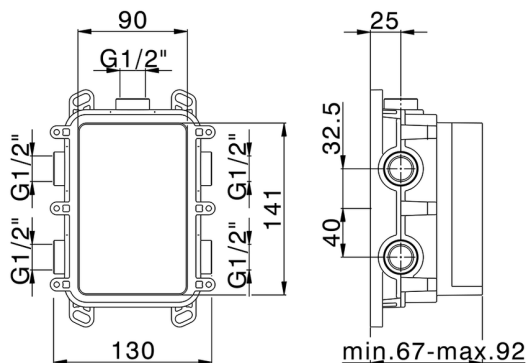

One Box Universal Concealed Part ONE BOX_ZA00B030

MODEL **ZA00B030**

One Box Universal Concealed Part, for 1, 2 or 3 outlet thermostatic or single lever, without trim kit, without noise reducers, with sealing gasket

AVAILABLE FINISHINGS

04 04 Without finishing

CHARACTERISTICS

Concealed **1**

Thermostatic

The Cisal thermostatic is your personal water manager, helping you to handle, control and save water and energy.

2024-11-27