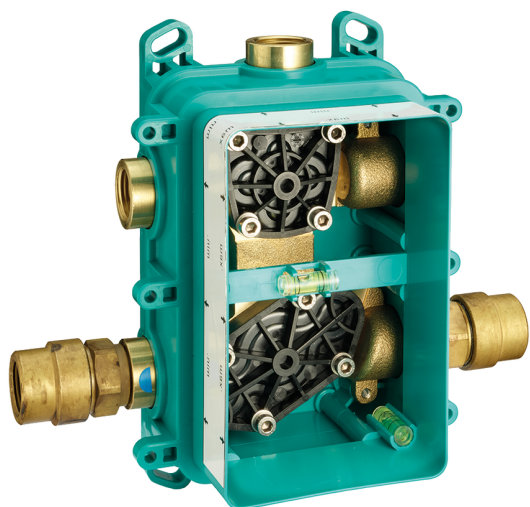

Exposed part for Single Lever One Box Valve NUOVA LESS_LN0BM030

MODEL **LN0BM030**

Exposed part for Single Lever One Box Valve, with 2-3 outlet diverter, Minimum depth of installation: 67 mm, without concealed part, for items ZA00B030-ZA00B031

AVAILABLE FINISHINGS

-  **21** 21 Chrome
-  **2F** 2F Brushed Nickel
-  **40** 40 Matt Black
-  **4Q** 4Q Matt White

CHARACTERISTICS

Cartridge Spare Parts **ZZ97179000**

35 mm Cartridge

Installation **Concealed**

One Box Universal Concealed Part ONE BOX_ZA00B031

MODEL **ZA00B031**

One Box Universal Concealed Part, for 1, 2 or 3 outlet thermostatic or single lever, without trim kit, with noise reducers, with sealing gasket

AVAILABLE FINISHINGS

 **04** 04 Without finishing

CHARACTERISTICS

Concealed **1**

Thermostatic

The Cisal thermostatic is your personal water manager, helping you to handle, control and save water and energy.