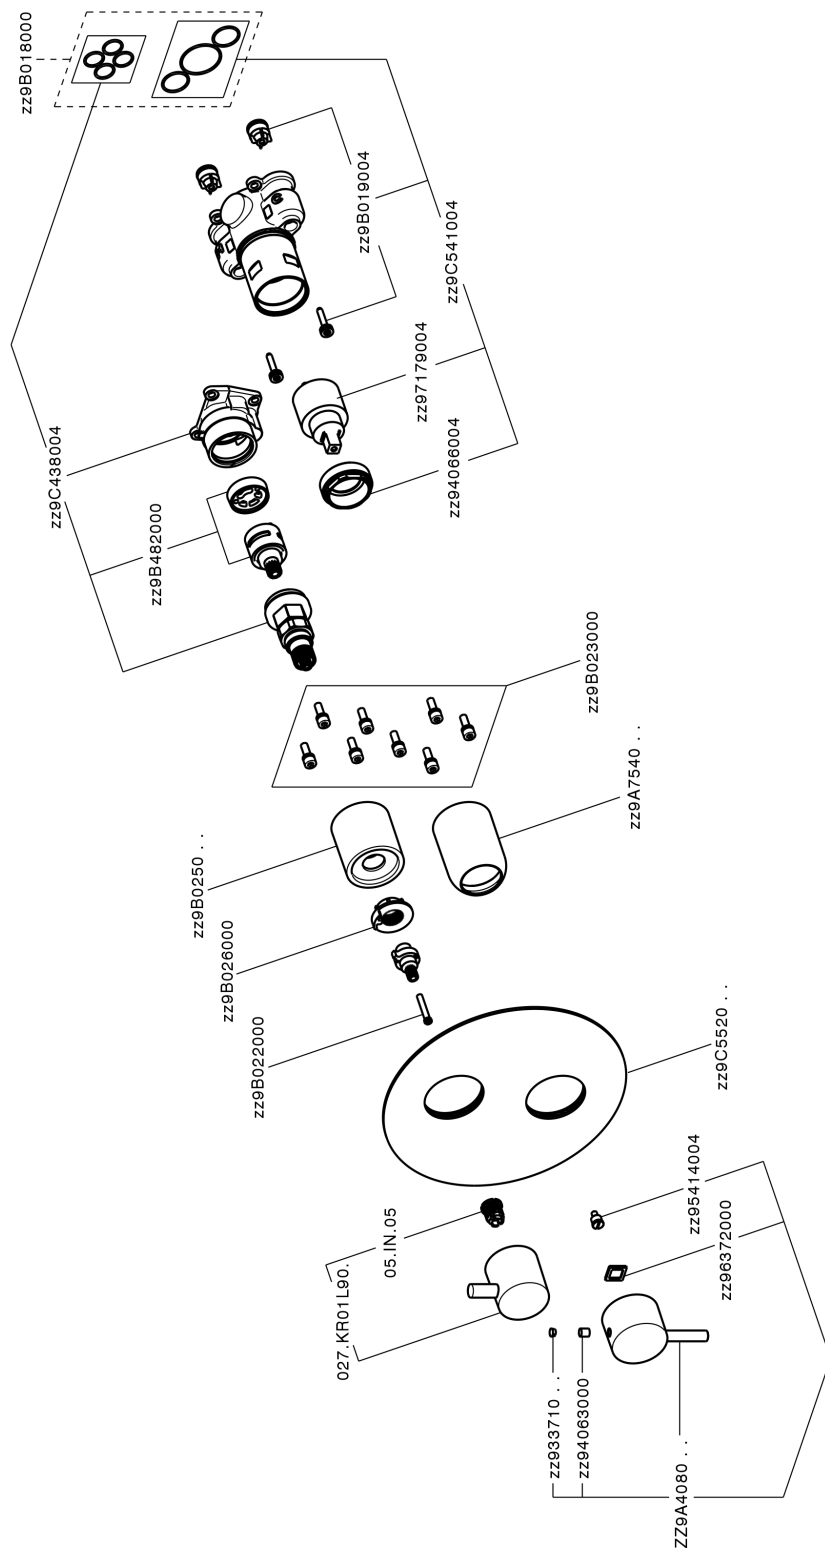

Exposed part for Single Lever One Box Valve NUOVA LESS_LN0BM030

MODEL **LN0BM030**

Exposed part for Single Lever One Box Valve, with 2-3 outlet diverter, Minimum depth of installation: 67 mm, without concealed part, for items ZA00B030-ZA00B031

AVAILABLE FINISHINGS

-  **21** 21 Chrome
-  **2F** 2F Brushed Nickel
-  **40** 40 Matt Black
-  **4Q** 4Q Matt White

CHARACTERISTICS

Cartridge Spare Parts **ZZ97179000**

35 mm Cartridge

Installation **Concealed**

Required concealed parts **ZA00B031**

ZA00B030

Exposed part for Single Lever One Box Valve NUOVA LESS_LN0BM030

LN0BM030

<https://en.cisal.it/exposed-part-for-single-lever-one-box-valve-nuova-less-ln0bm030>

One Box Universal Concealed Part ONE BOX_ZA00B031

MODEL **ZA00B031**

One Box Universal Concealed Part, for 1, 2 or 3 outlet thermostatic or single lever, without trim kit, with noise reducers, with sealing gasket