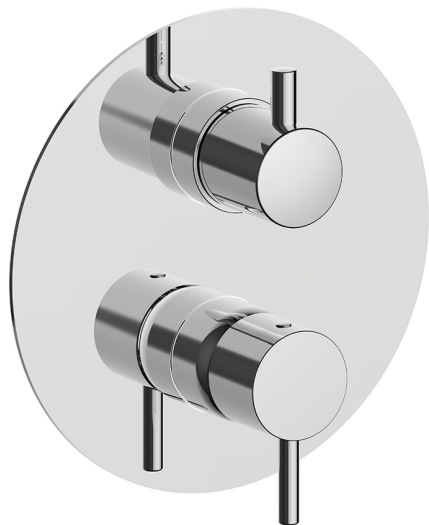

Exposed part for Single Lever One Box Valve NUOVA LESS_LN0BM030

MODEL **LN0BM030**

Exposed part for Single Lever One Box Valve, with 2-3 outlet diverter, Minimum depth of installation: 67 mm, without concealed part, for items ZA00B030-ZA00B031

AVAILABLE FINISHINGS

-  **21** 21 Chrome
-  **2F** 2F Brushed Nickel
-  **40** 40 Matt Black
-  **4Q** 4Q Matt White

CHARACTERISTICS

Cartridge Spare Parts **ZZ97179000**

35 mm Cartridge

Installation **Concealed**

Required concealed parts **ZA00B031**

ZA00B030

Exposed part for Single Lever One Box Valve NUOVA LESS_LN0BM030

LN0BM030

<https://en.cisal.it/exposed-part-for-single-lever-one-box-valve-nuova-less-ln0bm030>

One Box Universal Concealed Part ONE BOX_ZA00B031

MODEL **ZA00B031**

One Box Universal Concealed Part, for 1, 2 or 3 outlet thermostatic or single lever, without trim kit, with noise reducers, with sealing gasket