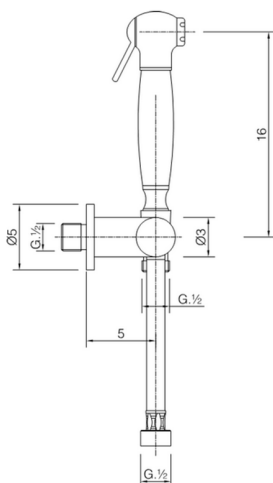

Hygienic Spray

Multi-jets hygienic hand shower, for personal hygiene care.

2025-04-25