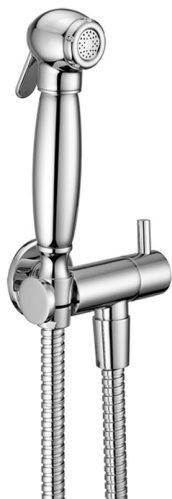

## Bidet handshower set HYGENIC SHOWERS\_AR007900

MODEL **AR007900**

Bidet handshower set, wall mounted holder with 1/2" valve, Bidet handshower, Brass 120 cm flexible hose

### AVAILABLE FINISHINGS

### CHARACTERISTICS

**Bidet handshower**