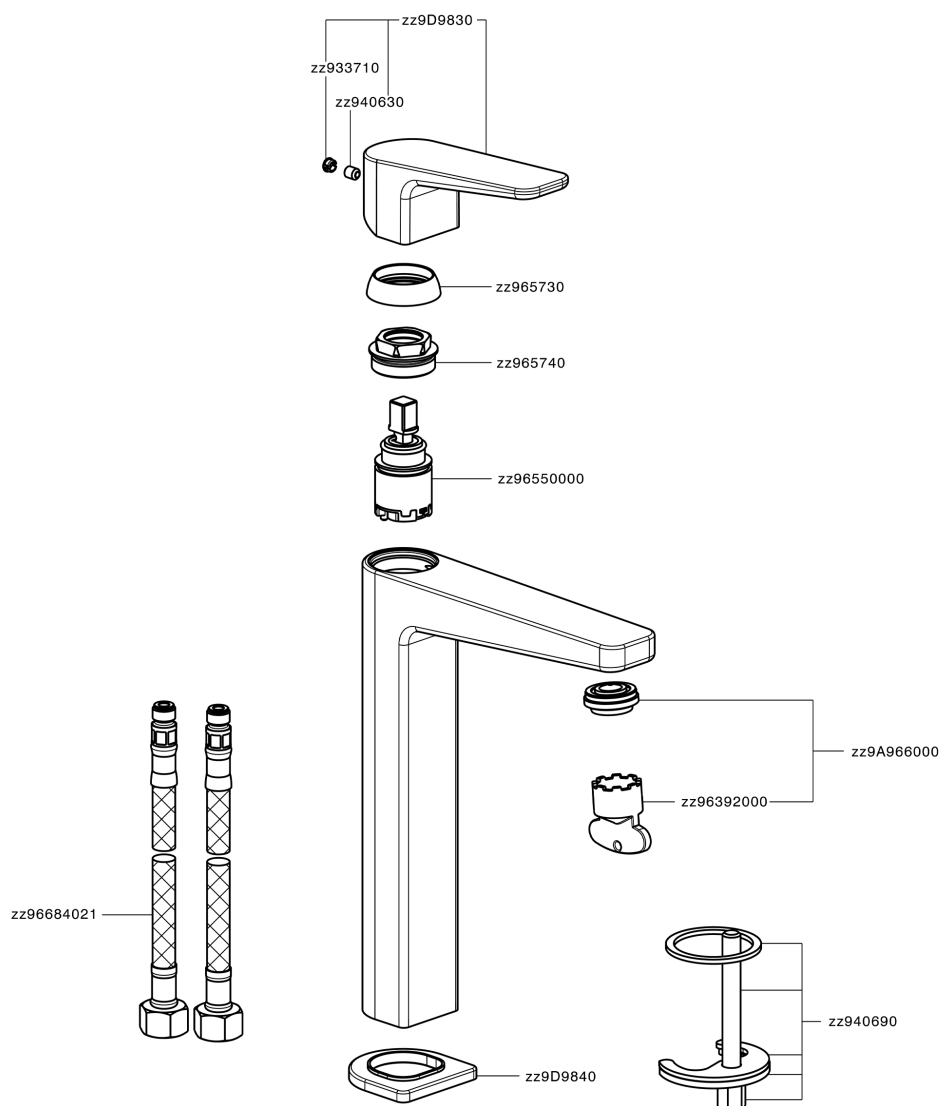

Single lever tall washbasin mixer ROCK&ROLL_RK003544

MODEL **RK003544**

Single lever tall washbasin mixer, without automatic pop up waste, G.3/8" Stainless Steel Flexible

AVAILABLE FINISHINGS

-  **21** 21 Chrome
-  **2F** 2F Brushed Nickel
-  **40** 40 Matt Black

CHARACTERISTICS

Cartridge Spare Parts **ZZ96550000**

25 mm Cartridge

Single lever tall washbasin mixer ROCK&ROLL_RK003544

RK003544

<https://en.cisal.it/single-lever-tall-washbasin-mixer-rockroll-rk003544>

2024-12-22