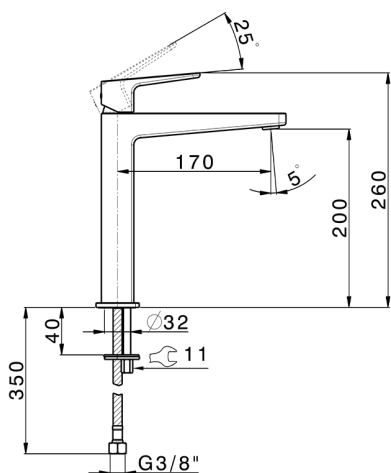

Single lever tall washbasin mixer ROCK&ROLL_RK003544

MODEL **RK003544**

Single lever tall washbasin mixer, without automatic pop up waste, G.3/8" Stainless Steel Flexible

AVAILABLE FINISHINGS

-  **21** 21 Chrome
-  **2F** 2F Brushed Nickel
-  **40** 40 Matt Black

CHARACTERISTICS

Cartridge Spare Parts **ZZ96550000**

25 mm Cartridge

Single lever tall washbasin mixer ROCK&ROLL_RK003544

RK003544

<https://en.cisal.it/single-lever-tall-washbasin-mixer-rockroll-rk003544>

2024-12-22