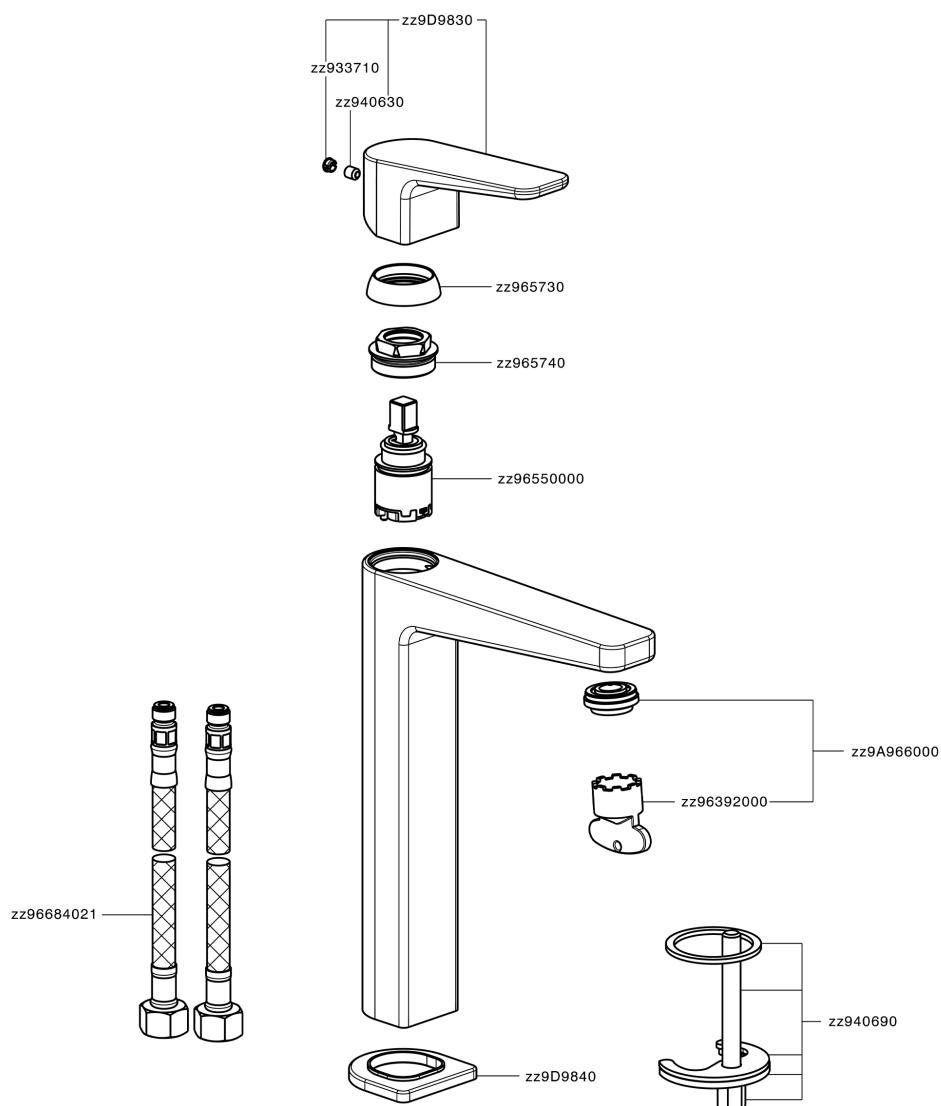

Single lever tall washbasin mixer ROCK&ROLL_RK003544

RK003544

<https://en.cisal.it/single-lever-tall-washbasin-mixer-rockroll-rk003544>

2024-12-22