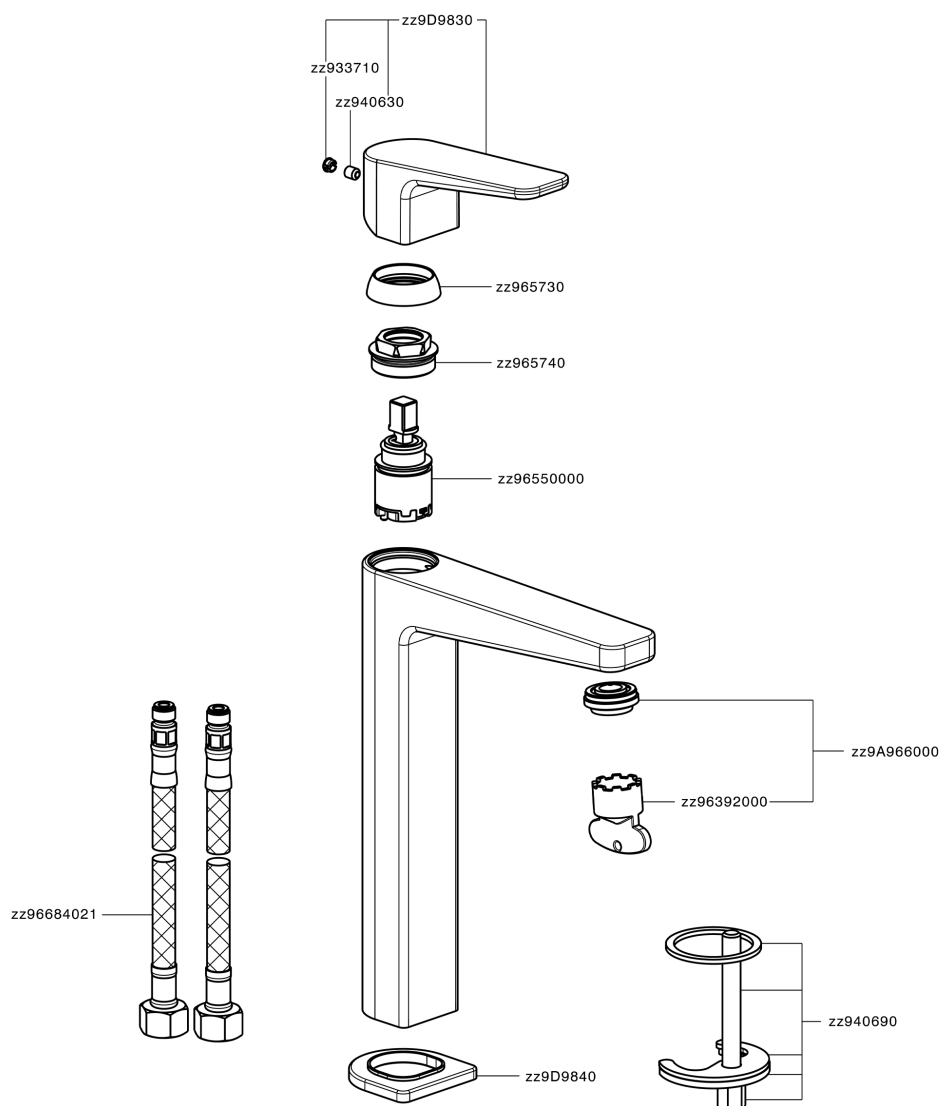

## Single lever tall washbasin mixer ROCK&ROLL\_RK003544

MODEL **RK003544**

Single lever tall washbasin mixer, without automatic pop up waste, G.3/8" Stainless Steel Flexible

### CHARACTERISTICS

Cartridge Spare Parts **ZZ96550000**

**25 mm Cartridge**

## Single lever tall washbasin mixer ROCK&ROLL\_RK003544

RK003544

<https://en.cisal.it/single-lever-tall-washbasin-mixer-rockroll-rk003544>

2024-12-22