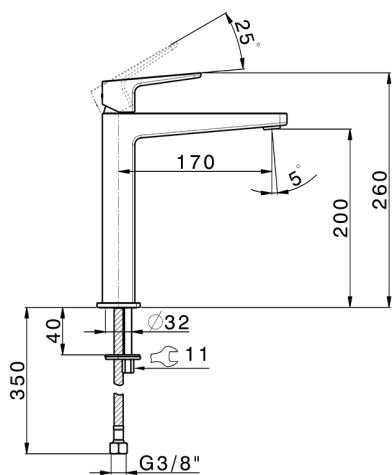

## Single lever tall washbasin mixer ROCK&ROLL\_RK003544

MODEL **RK003544**

Single lever tall washbasin mixer, without automatic pop up waste, G.3/8" Stainless Steel Flexible

### CHARACTERISTICS

Cartridge Spare Parts **ZZ96550000**

**25 mm Cartridge**

## Single lever tall washbasin mixer ROCK&ROLL\_RK003544

RK003544

<https://en.cisal.it/single-lever-tall-washbasin-mixer-rockroll-rk003544>

2024-12-22