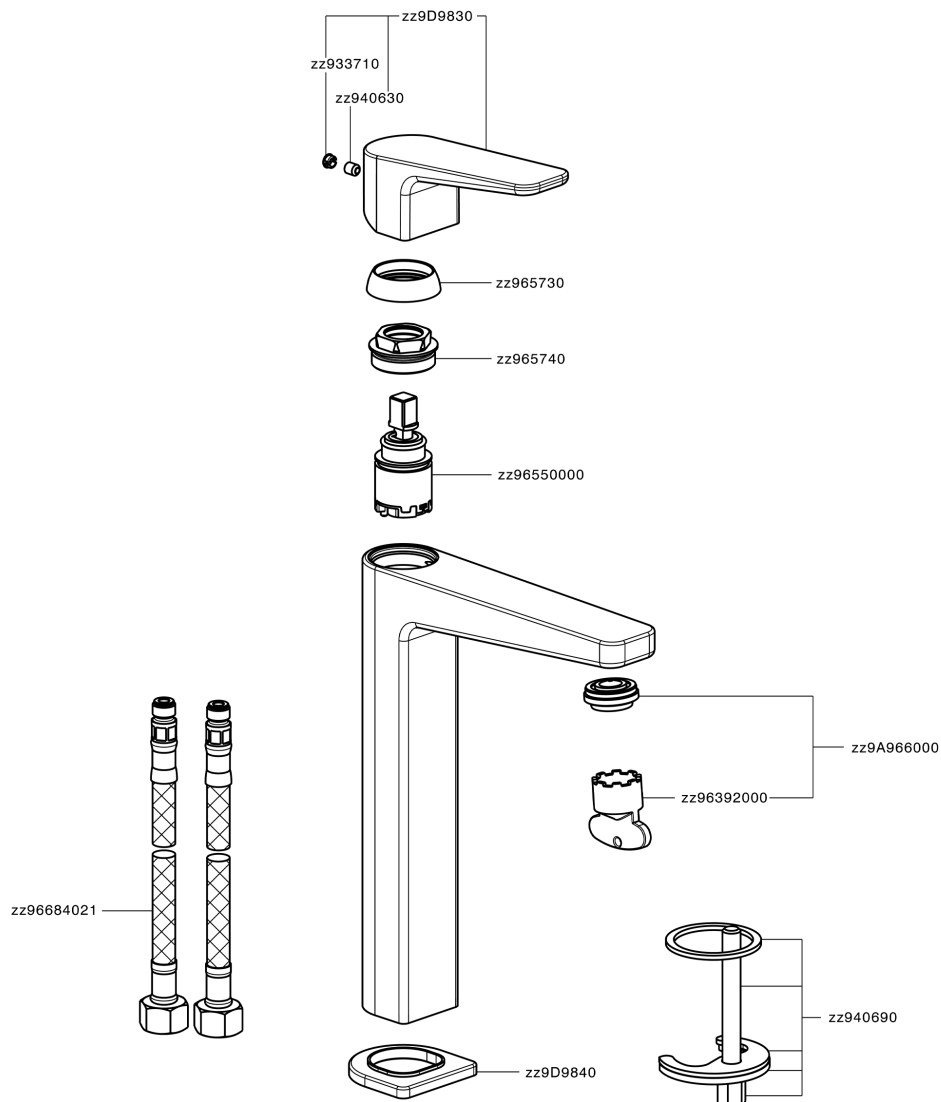

Single lever tall washbasin mixer ROCK&ROLL_RK003544

RK003544

<https://en.cisal.it/single-lever-tall-washbasin-mixer-rockroll-rk003544>

2024-12-22