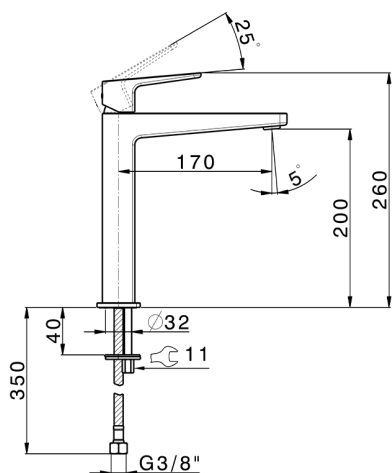

Single lever tall washbasin mixer ROCK&ROLL_RK003544

MODEL **RK003544**

Single lever tall washbasin mixer, without automatic pop up waste, G.3/8" Stainless Steel Flexible

AVAILABLE FINISHINGS

-  **21** 21 Chrome
-  **2F** 2F Brushed Nickel
-  **40** 40 Matt Black

CHARACTERISTICS

Cartridge Spare Parts **ZZ96550000**

25 mm Cartridge

Single lever tall washbasin mixer ROCK&ROLL_RK003544

RK003544

<https://en.cisal.it/single-lever-tall-washbasin-mixer-rockroll-rk003544>

2024-12-22