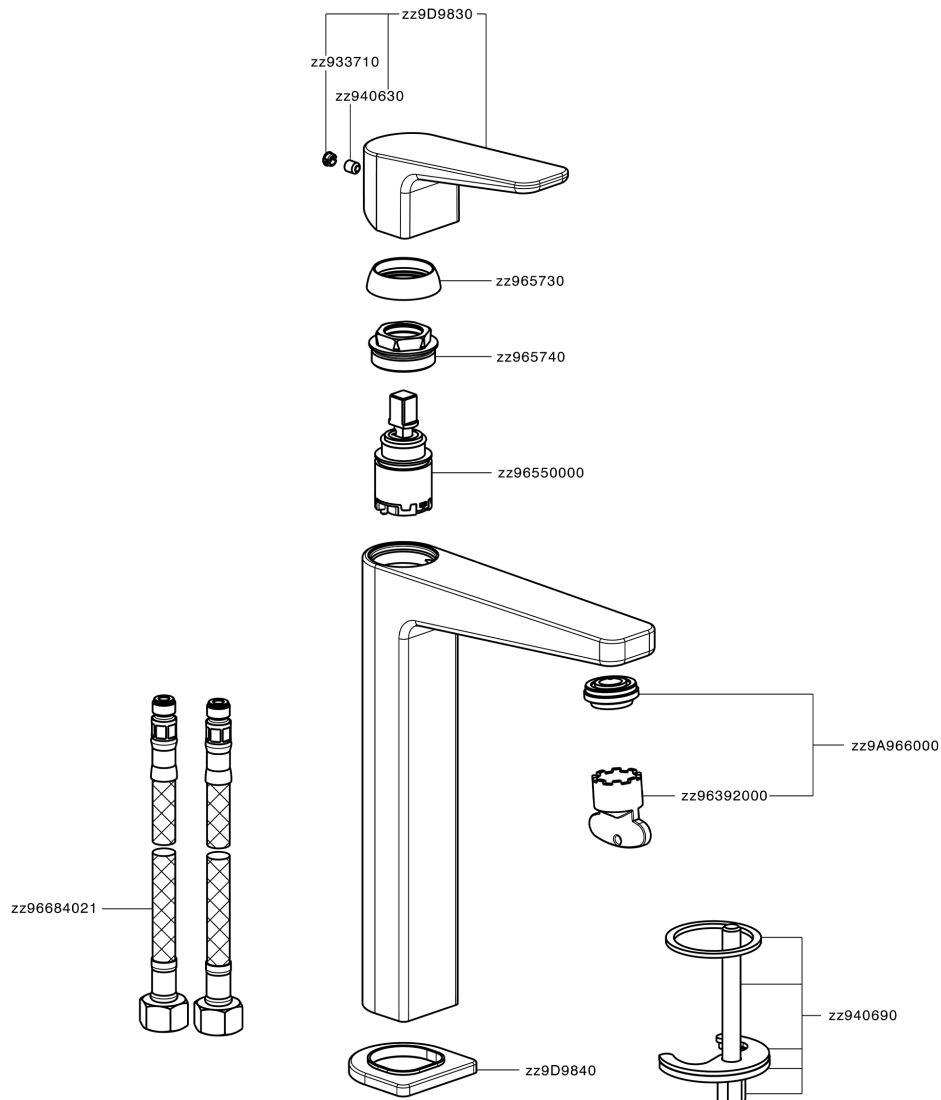

Single lever tall washbasin mixer ROCK&ROLL_RK003544

MODEL **RK003544**

Single lever tall washbasin mixer, without automatic pop up waste, G.3/8" Stainless Steel Flexible

AVAILABLE FINISHINGS

-  **21** 21 Chrome
-  **2F** 2F Brushed Nickel
-  **40** 40 Matt Black

CHARACTERISTICS

Cartridge Spare Parts **ZZ96550000**

25 mm Cartridge

Single lever tall washbasin mixer ROCK&ROLL_RK003544

RK003544

<https://en.cisal.it/single-lever-tall-washbasin-mixer-rockroll-rk003544>

2024-12-22