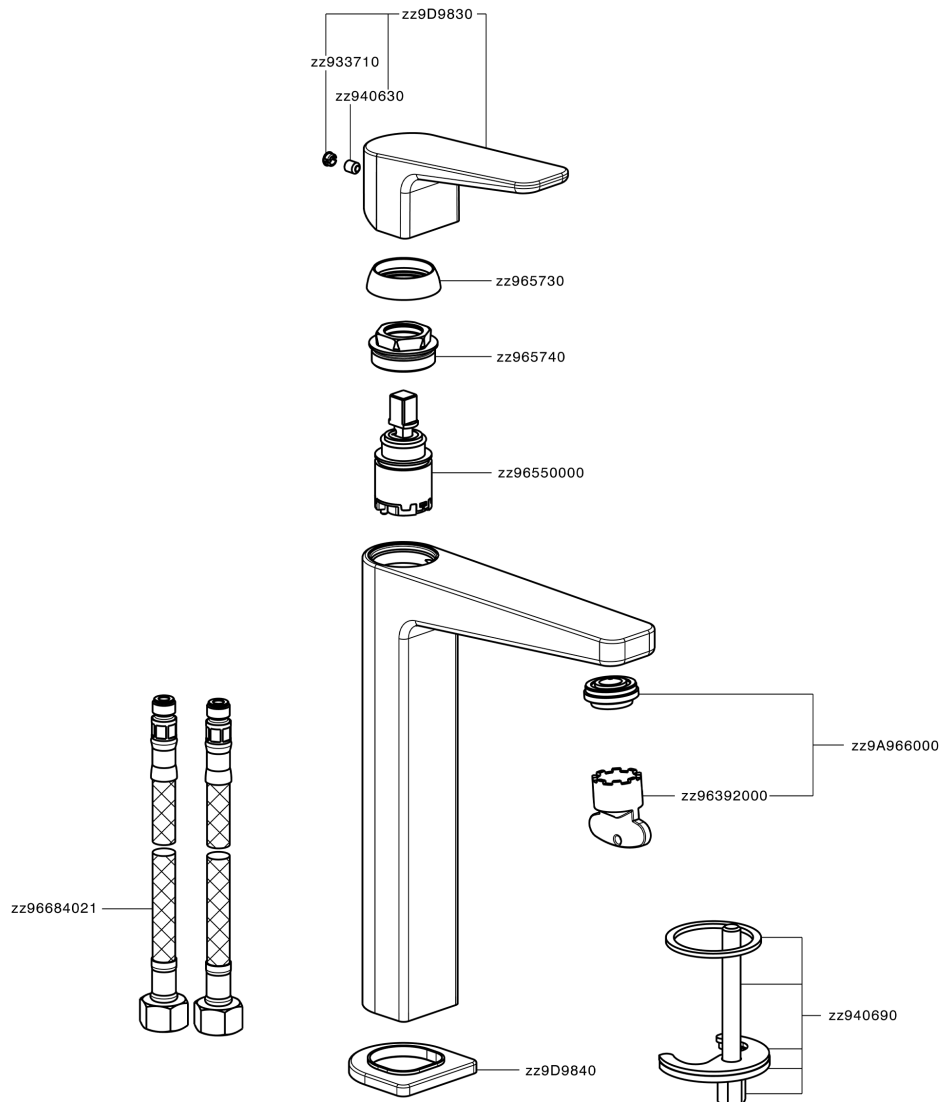

## Single lever tall washbasin mixer ROCK&ROLL\_RK003544

RK003544

<https://en.cisal.it/single-lever-tall-washbasin-mixer-rockroll-rk003544>

2024-12-22