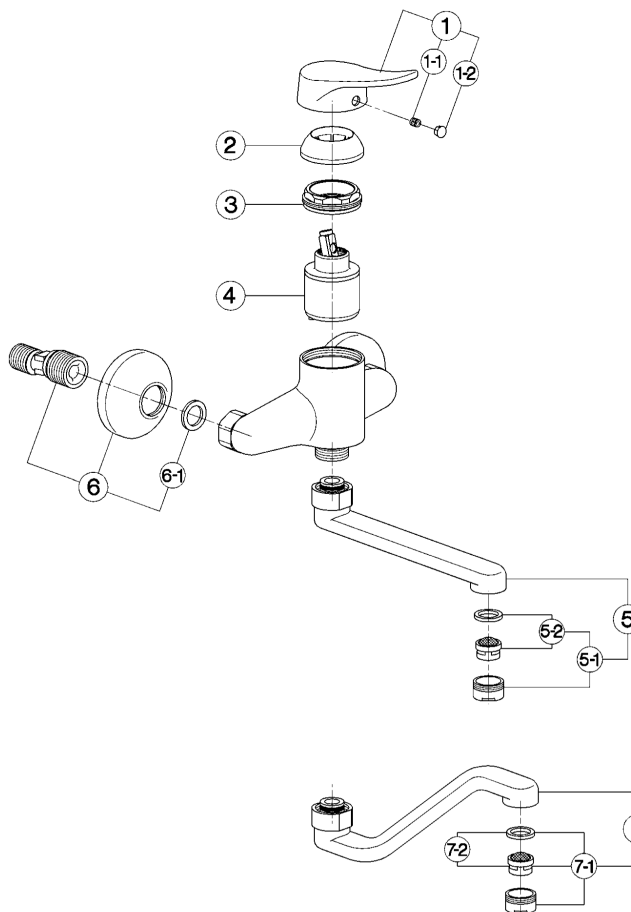

Exposed single lever sink mixer KITCHEN_FU000430

MODEL **FU000430**

Exposed single lever sink mixer, swivel spout

AVAILABLE FINISHINGS

21 21 Chrome

CHARACTERISTICS

Cartridge Spare Parts **ZZ92909000**

43 mm Cartridge

Exposed single lever sink mixer KITCHEN_FU000430

cisal

FU 00040 (FU 00043)

- Monocomando livello
- Single lever sink mixer
- Einhand-Wand-Spültischbatterie
- Mitigeur évier mural

bar	PORTATA BOCCA DI EROGAZIONE * SPOUT FLOW RATE DURCHFLOSS WANNENEINLAUF DEBIT BEC DEVERSEUR l/min.
0,5	6
1	8
2	11,5
3	14
4	16
5	17,5