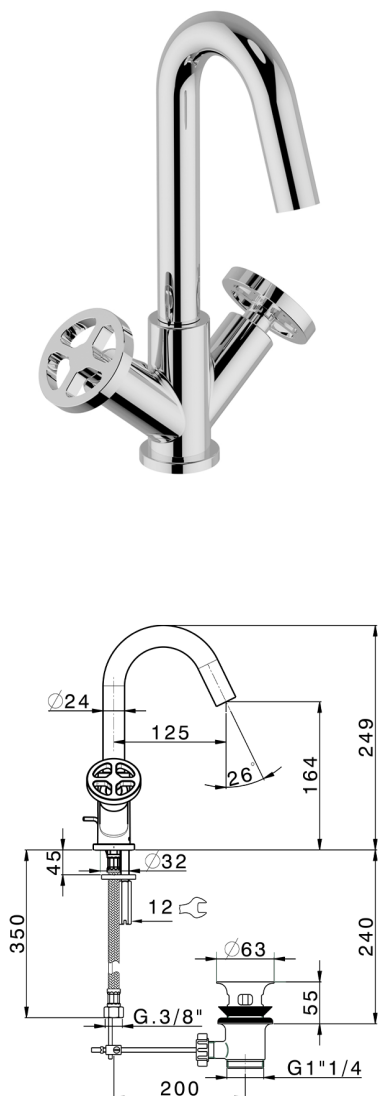

## Washbasin mixer GRACE\_MN000510

MODEL **MN000510**

Washbasin mixer, with automatic 1"1/4 automatic pop-up waste, G.3/8" stainless steel flexible hoses

### AVAILABLE FINISHINGS

-  **21** 21 Chrome
-  **2F** 2F Brushed Nickel
-  **2W** 2W Brushed Gold
-  **5H** 5H Dark Brass Brushed
-  **5L** 5L Brushed Black Titanium
-  **6T** 6T Chrome/Matt Black