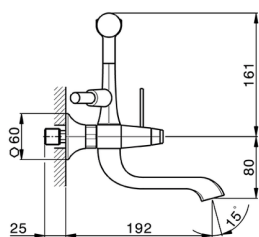

AVAILABLE FINISHINGS

- **6T** 6T Chrome/Matt Black
- **7C** 7C Gold/Matt Black
- **7D** 7D Polished Nickel/Matt Black
- **7E** 7E Rose Gold/Matt Black

CHARACTERISTICS