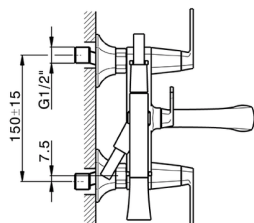

AVAILABLE FINISHINGS

- **6T** 6T Chrome/Matt Black
- **7C** 7C Gold/Matt Black
- **7D** 7D Polished Nickel/Matt Black
- **7E** 7E Rose Gold/Matt Black

CHARACTERISTICS