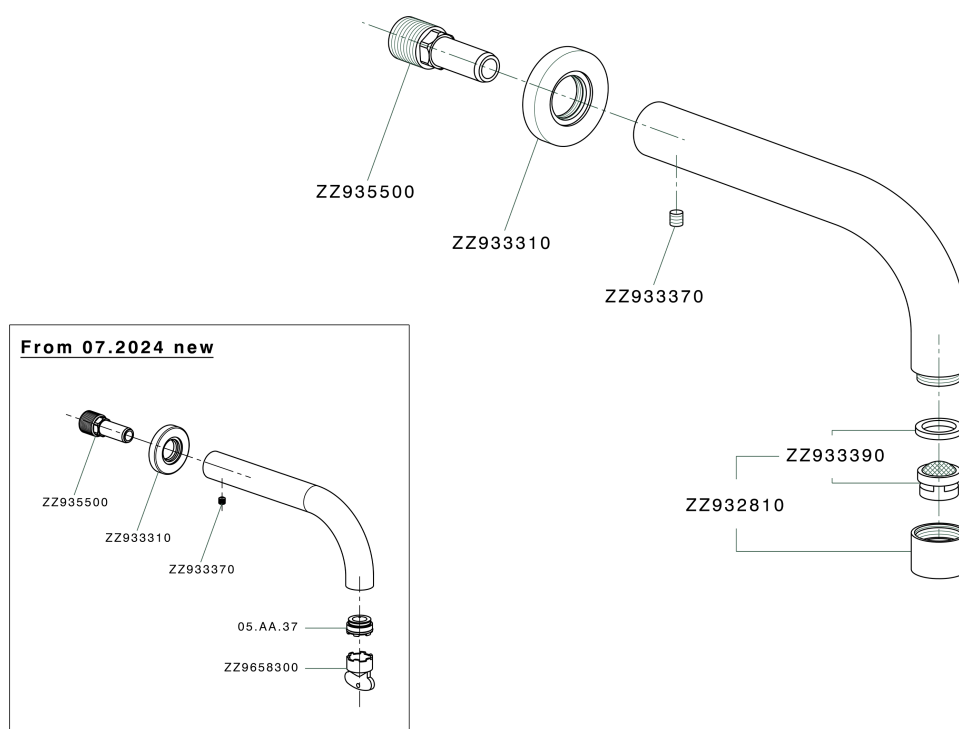

Spout COMPONENTS_ZA001252

MODEL **ZA001252**

Spout, 300 mm length, 1/2" M connection

AVAILABLE FINISHINGS

-  **21** 21 Chrome
-  **2A** 2A Satin Brushed Nickel
-  **40** 40 Matt Black

CHARACTERISTICS

Spout COMPONENTS_ZA001252

ZA001252

<https://en.cisal.it/spout-components-za001252>

2025-01-08