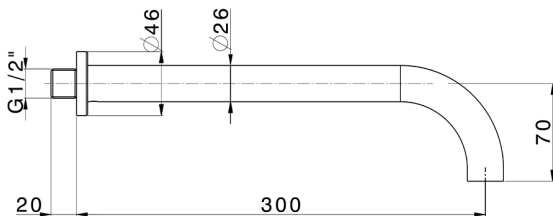

Spout COMPONENTS_ZA001252

MODEL **ZA001252**

Spout, 300 mm length, 1/2" M connection

AVAILABLE FINISHINGS

-  **21** 21 Chrome
-  **2A** 2A Satin Brushed Nickel
-  **40** 40 Matt Black

CHARACTERISTICS

Spout COMPONENTS_ZA001252