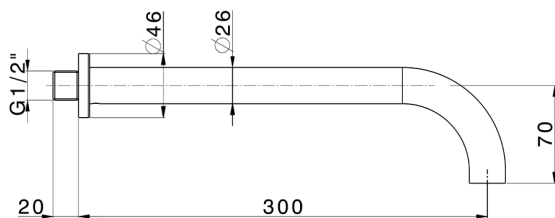

Spout COMPONENTS_ZA001252

MODEL **ZA001252**

Spout, 300 mm length, 1/2" M connection

AVAILABLE FINISHINGS

-  **21** 21 Chrome
-  **2A** 2A Satin Brushed Nickel
-  **40** 40 Matt Black

CHARACTERISTICS

Spout COMPONENTS_ZA001252