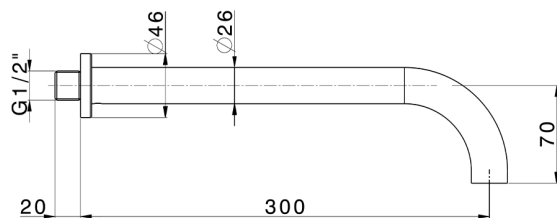

Spout COMPONENTS_ZA001252

MODEL **ZA001252**

Spout, 300 mm length, 1/2" M connection

AVAILABLE FINISHINGS

-  **21** 21 Chrome
-  **2A** 2A Satin Brushed Nickel
-  **40** 40 Matt Black

CHARACTERISTICS

Spout COMPONENTS_ZA001252