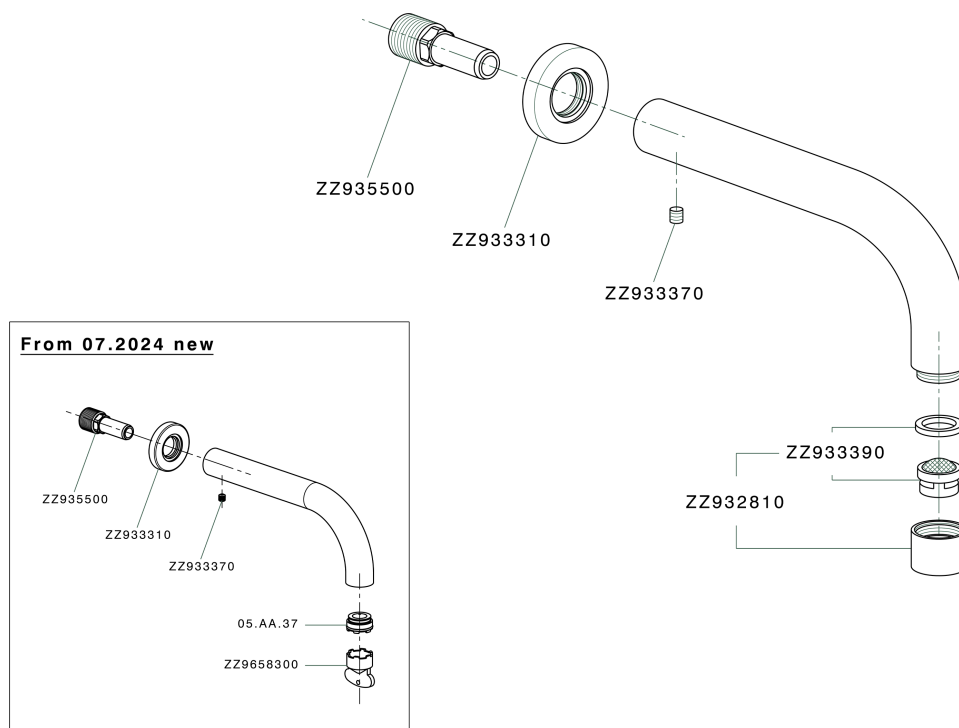

Spout COMPONENTS_ZA001252

MODEL **ZA001252**

Spout, 300 mm length, 1/2" M connection

AVAILABLE FINISHINGS

-  **21** 21 Chrome
-  **2A** 2A Satin Brushed Nickel
-  **40** 40 Matt Black

CHARACTERISTICS

Spout COMPONENTS_ZA001252

ZA001252

<https://en.cisal.it/spout-components-za001252>

2025-01-06