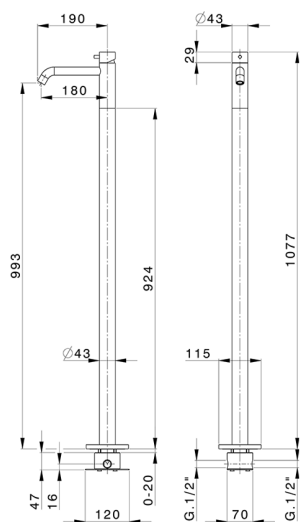

Single lever washbasin with floor mounted column XION_XI004514

MODEL **XI004514**

Single lever washbasin with floor mounted column, concealed part included, Inox AISI 316L

AVAILABLE FINISHINGS

D1 D1 Brushed Inox

CHARACTERISTICS

Cartridge Spare Parts **ZZ99511000**

30 mm Cartridge

Installation **Concealed**

2026-04-28