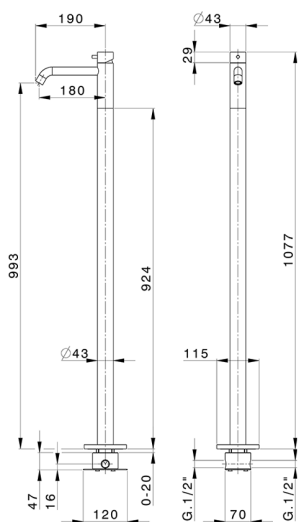

## Single lever washbasin with floor mounted column XION\_XI004514

MODEL **XI004514**

Single lever washbasin with floor mounted column, concealed part included, Inox AISI 316L

AVAILABLE FINISHINGS

**D1** D1 Brushed Inox

CHARACTERISTICS

Cartridge Spare Parts **ZZ99511000**

**30 mm Cartridge**

Installation **Concealed**

2026-06-13