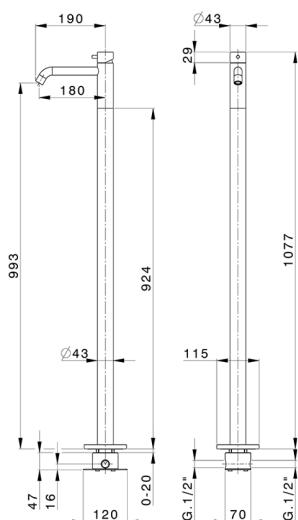

Single lever washbasin with floor mounted column XION_XI004514

MODEL **XI004514**

Single lever washbasin with floor mounted column, concealed part included, Inox AISI 316L

AVAILABLE FINISHINGS

D1 D1 Brushed Inox

CHARACTERISTICS

Cartridge Spare Parts **ZZ99511000**

30 mm Cartridge

Installation **Concealed**

2026-04-08