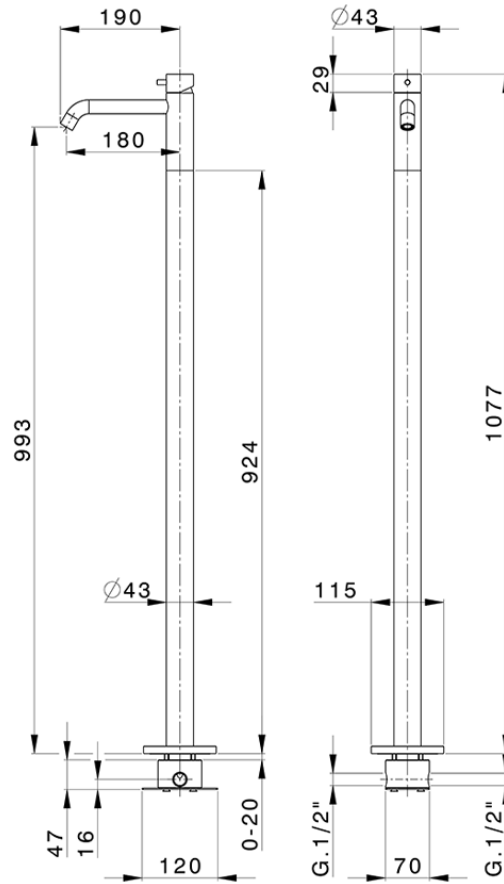

## Single lever washbasin with floor mounted column XION\_XI004514

XI004514

<https://en.cisal.it/single-lever-washbasin-with-floor-mounted-column-xion-xi004514>

2026-06-14