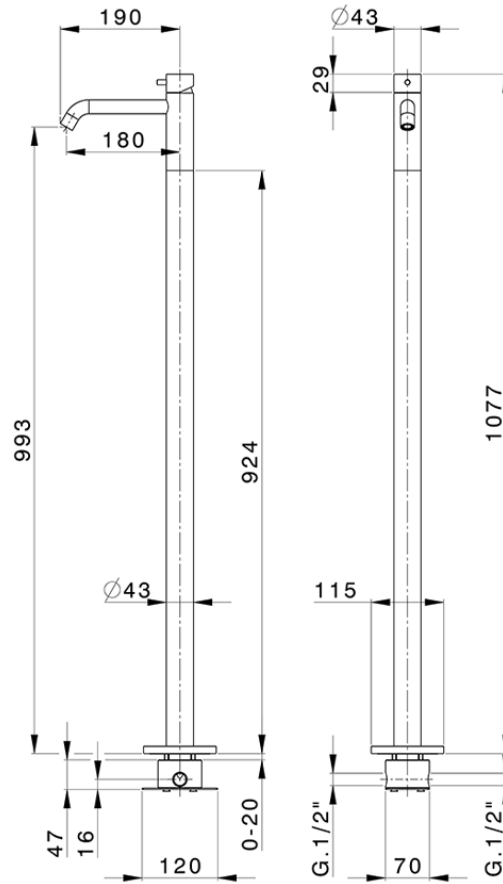

Single lever washbasin with floor mounted column XION_XI004514

XI004514

<https://en.cisal.it/single-lever-washbasin-with-floor-mounted-column-xion-xi004514>

2026-04-28