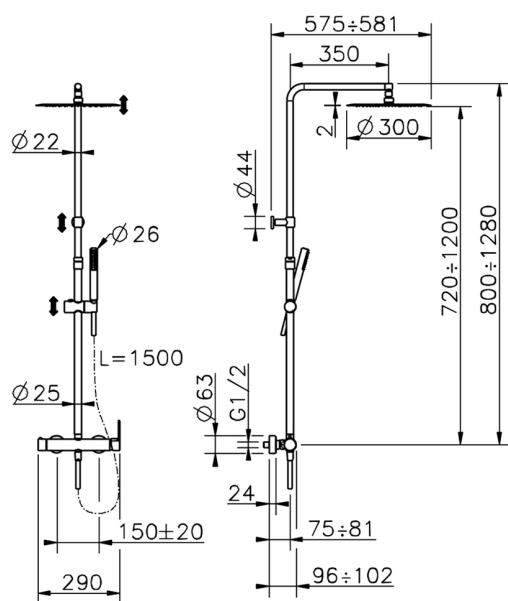

2-function single lever shower set SHOWER COLUMNS_C2004033

MODEL **C2004033**

2-function single lever shower set, 2 outlet deviator, adjustable riser column, sliding shower bracket, ABS D.26 mm minimalistic one spray handshower, 300 mm round showerhead 2 mm thick INOX, 150 cm smooth SILVERFLEX Flexible Hose

AVAILABLE FINISHINGS

21 21 Chrome

CHARACTERISTICS

Single Lever **1**
 Cartridge Spare Parts **ZZ95435000**
35 mm Cartridge

EcoStop

EcoStop feature limits water flow to approximately 50% of maximum output with one point of resistance on setting. Push slightly past the middle stop only when full water output is required. This will save water up to 50%.