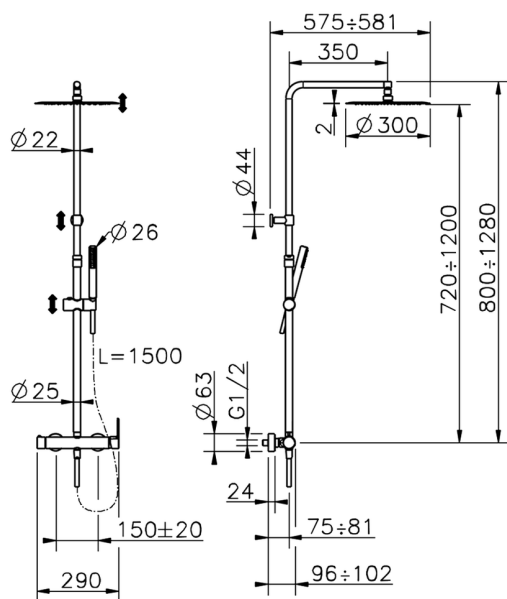

## 2-function single lever shower set SHOWER COLUMNS\_C2004033

MODEL **C2004033**

2-function single lever shower set, 2 outlet deviator, adjustable riser column, sliding shower bracket, ABS D.26 mm minimalistic one spray handshower, 300 mm round showerhead 2 mm thick INOX, 150 cm smooth SILVERFLEX Flexible Hose

AVAILABLE FINISHINGS

**21** 21 Chrome

CHARACTERISTICS

Single Lever **1**  
 Cartridge Spare Parts **ZZ95435000**  
**35 mm Cartridge**

### EcoStop

EcoStop feature limits water flow to approximately 50% of maximum output with one point of resistance on setting. Push slightly past the middle stop only when full water output is required. This will save water up to 50%.