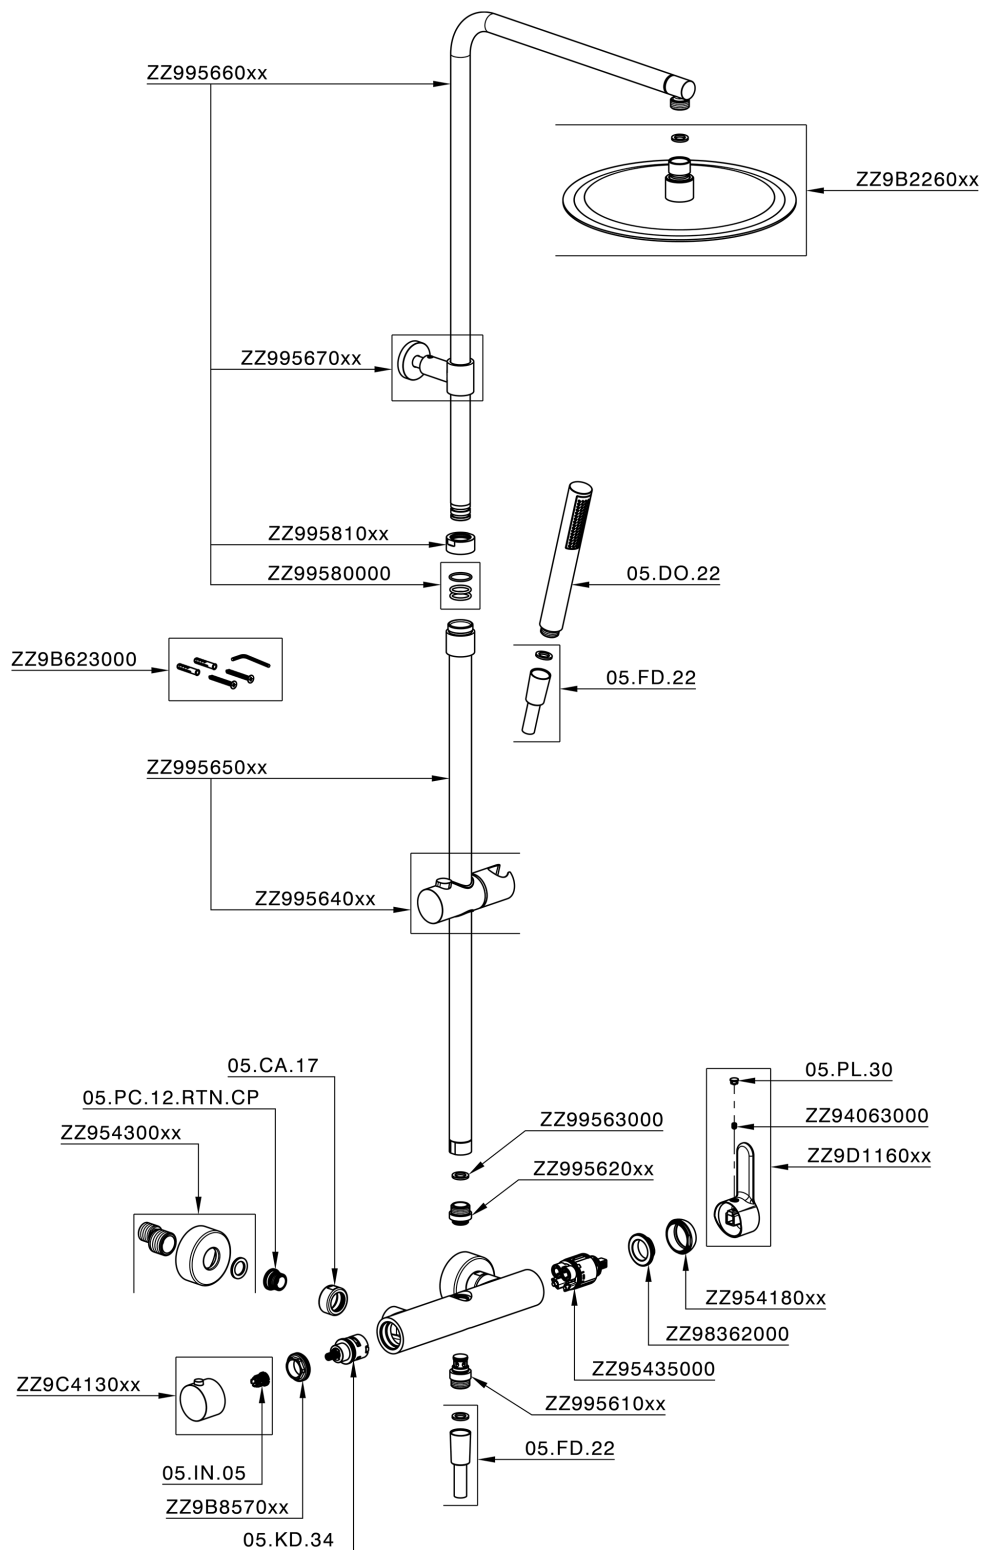

2-function single lever shower set SHOWER COLUMNS_C2004033

MODEL **C2004033**

2-function single lever shower set, 2 outlet deviator, adjustable riser column, sliding shower bracket, ABS D.26 mm minimalistic one spray handshower, 300 mm round showerhead 2 mm thick INOX, 150 cm smooth SILVERFLEX Flexible Hose

AVAILABLE FINISHINGS

21 21 Chrome

CHARACTERISTICS

Single Lever **1**
 Cartridge Spare Parts **ZZ95435000**
35 mm Cartridge

EcoStop

EcoStop feature limits water flow to approximately 50% of maximum output with one point of resistance on setting. Push slightly past the middle stop only when full water output is required. This will save water up to 50%.

2-function single lever shower set SHOWER COLUMNS_C2004033

C2004033

<https://en.cisal.it/2-function-single-lever-shower-set-shower-columns-c2004033>

2026-04-26