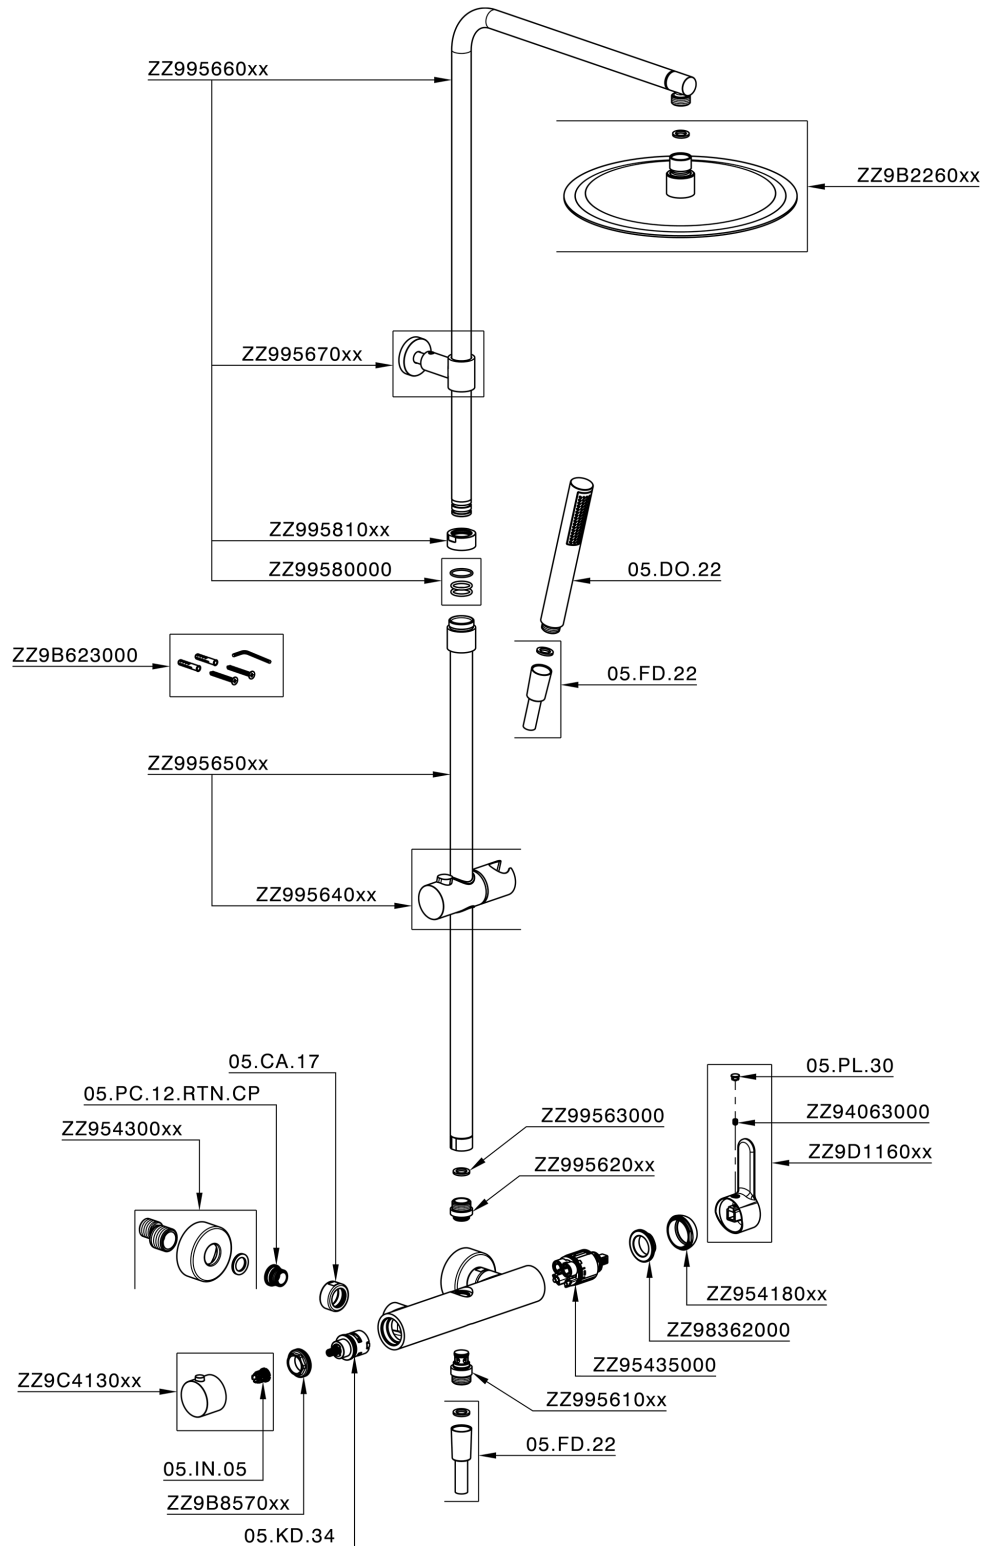

## 2-function single lever shower set SHOWER COLUMNS\_C2004033

MODEL **C2004033**

2-function single lever shower set, 2 outlet deviator, adjustable riser column, sliding shower bracket, ABS D.26 mm minimalistic one spray handshower, 300 mm round showerhead 2 mm thick INOX, 150 cm smooth SILVERFLEX Flexible Hose

AVAILABLE FINISHINGS

**21** 21 Chrome

CHARACTERISTICS

Single Lever **1**  
 Cartridge Spare Parts **ZZ95435000**  
**35 mm Cartridge**

### EcoStop

EcoStop feature limits water flow to approximately 50% of maximum output with one point of resistance on setting. Push slightly past the middle stop only when full water output is required. This will save water up to 50%.

## 2-function single lever shower set SHOWER COLUMNS\_C2004033

C2004033

<https://en.cisal.it/2-function-single-lever-shower-set-shower-columns-c2004033>

2026-06-14