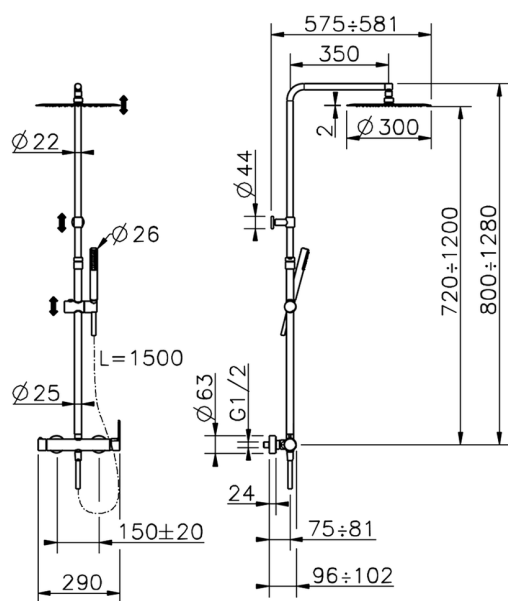

2-function single lever shower set SHOWER COLUMNS_C2004033

MODEL **C2004033**

2-function single lever shower set, 2 outlet deviator, adjustable riser column, sliding shower bracket, ABS D.26 mm minimalistic one spray handshower, 300 mm round showerhead 2 mm thick INOX, 150 cm smooth SILVERFLEX Flexible Hose

AVAILABLE FINISHINGS

21 21 Chrome

CHARACTERISTICS

Single Lever **1**
 Cartridge Spare Parts **ZZ95435000**
35 mm Cartridge

EcoStop

EcoStop feature limits water flow to approximately 50% of maximum output with one point of resistance on setting. Push slightly past the middle stop only when full water output is required. This will save water up to 50%.

2-function single lever shower set SHOWER COLUMNS_C2004033

C2004033

<https://en.cisal.it/2-function-single-lever-shower-set-shower-columns-c2004033>

2026-04-26