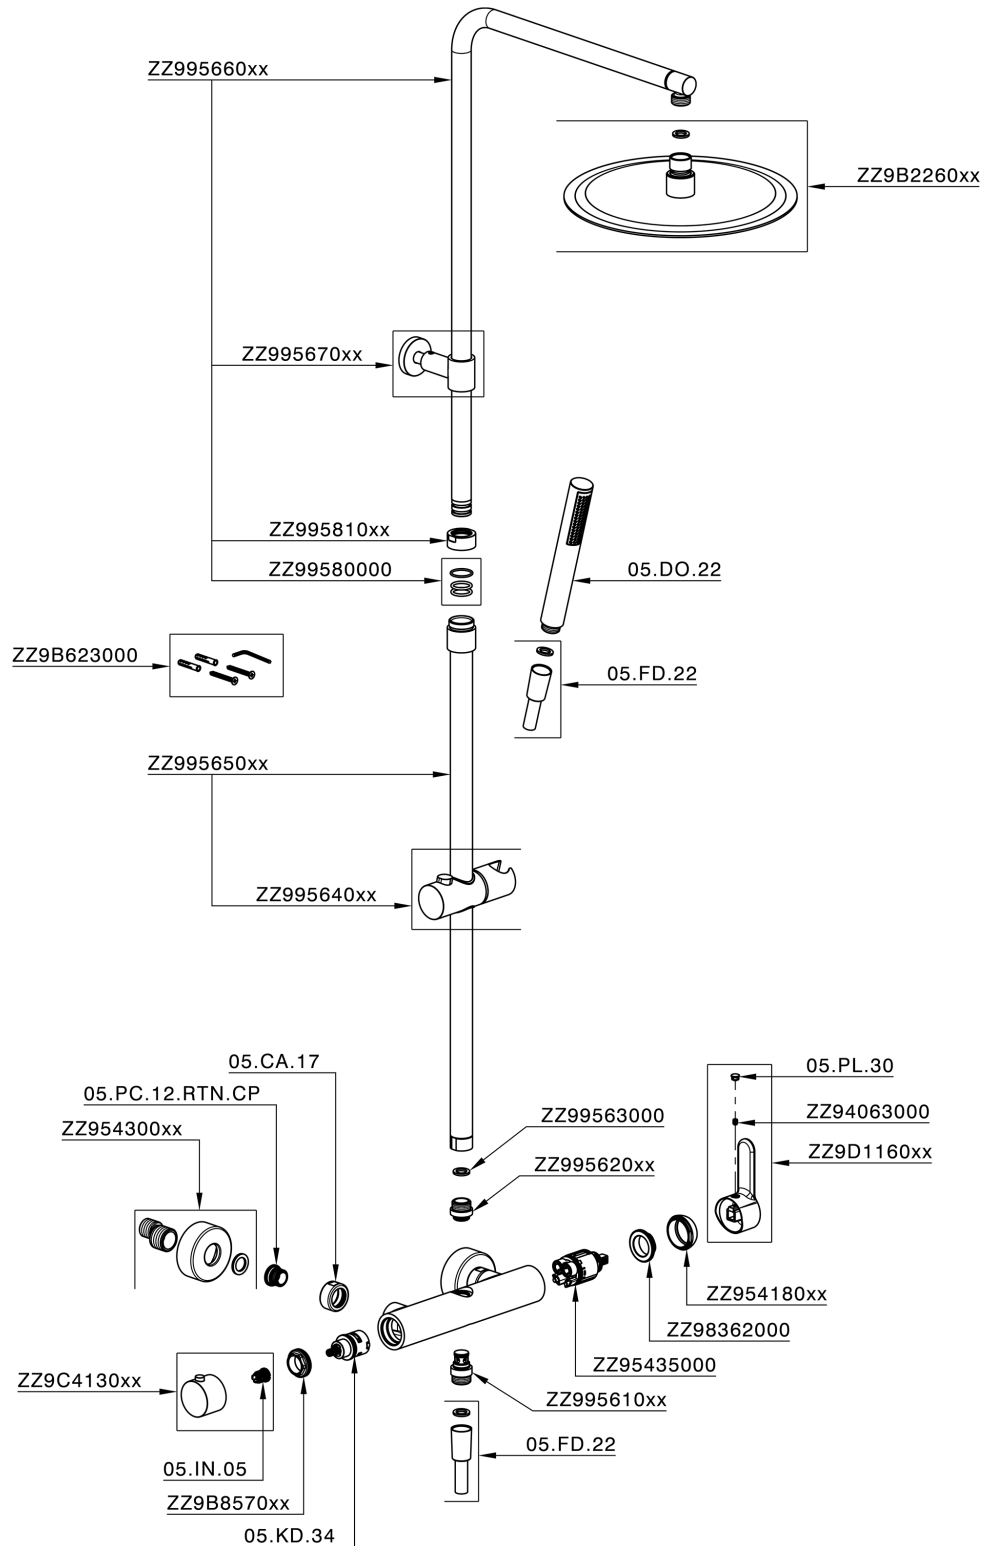

2-function single lever shower set SHOWER COLUMNS_C2004033

C2004033

<https://en.cisal.it/2-function-single-lever-shower-set-shower-columns-c2004033>

2026-05-17