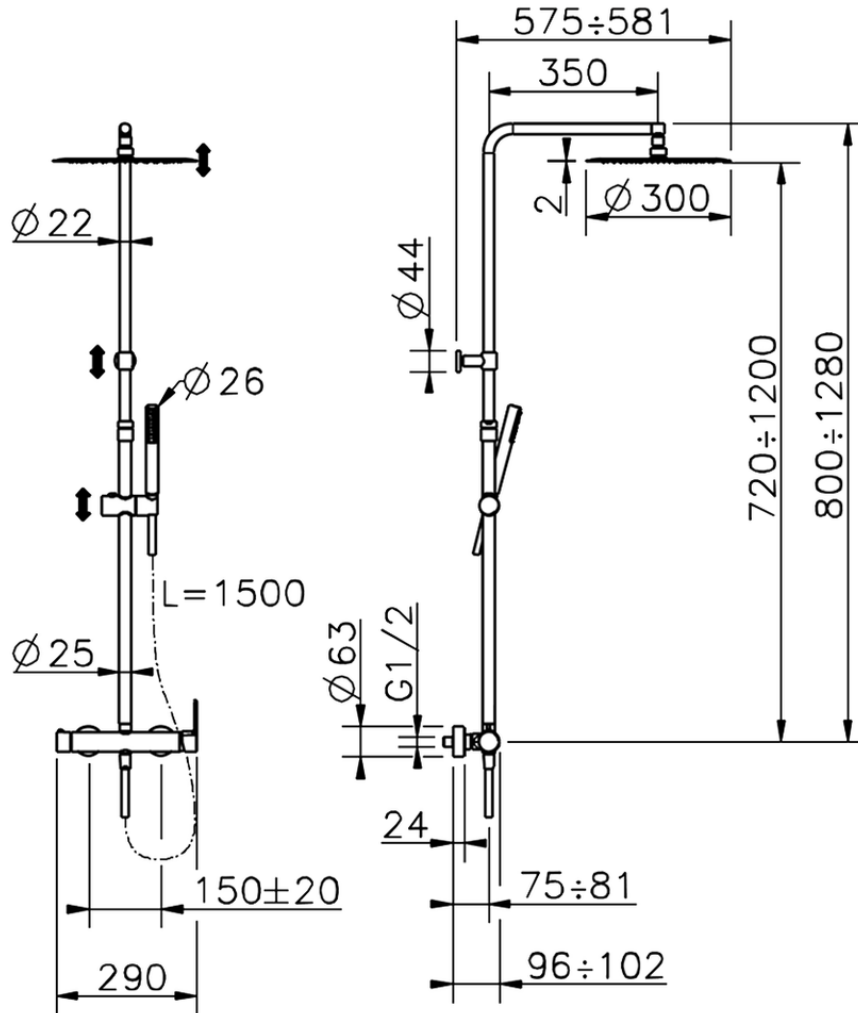

## 2-function single lever shower set SHOWER COLUMNS\_C2004033

C2004033

<https://en.cisal.it/2-function-single-lever-shower-set-shower-columns-c2004033>

2026-04-28