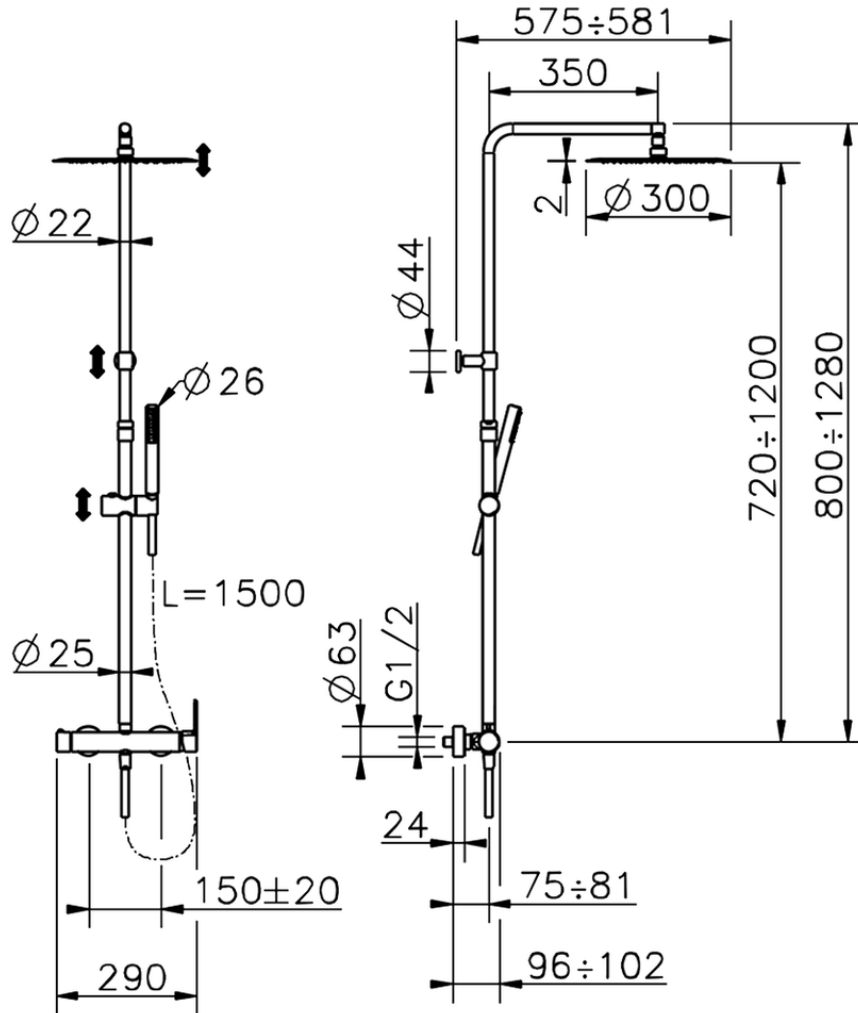

2-function single lever shower set SHOWER COLUMNS_C2004033

C2004033

<https://en.cisal.it/2-function-single-lever-shower-set-shower-columns-c2004033>

2026-07-03