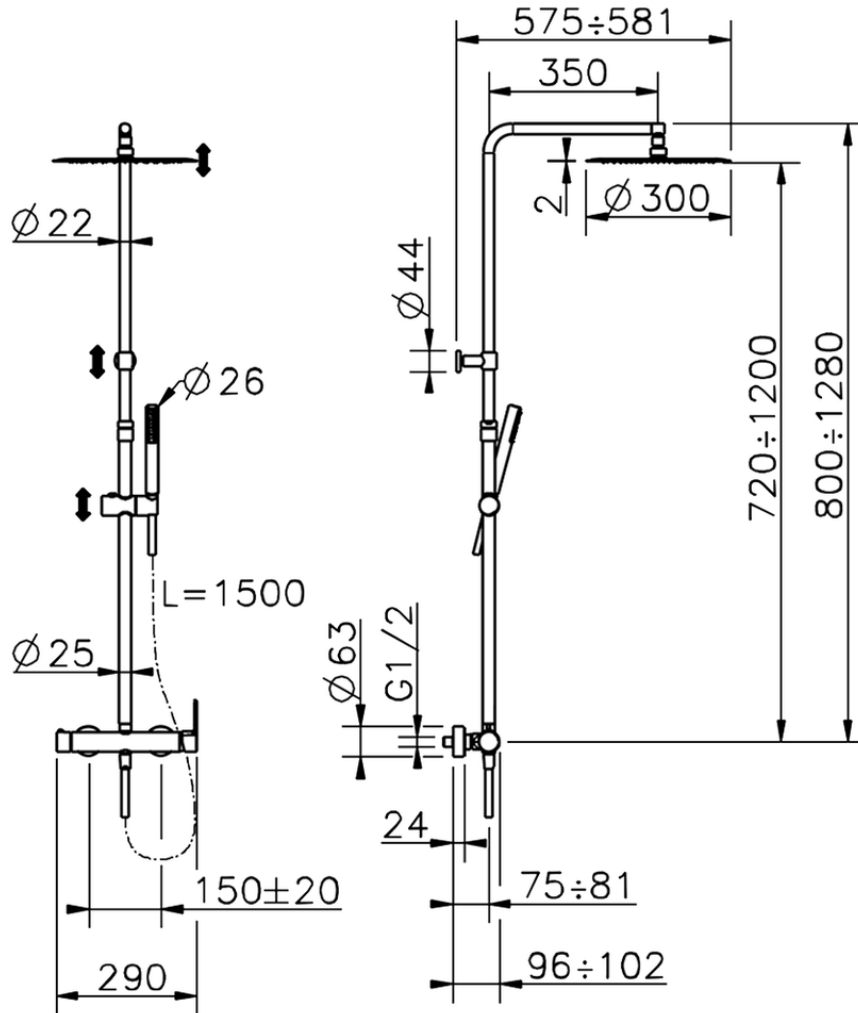

## 2-function single lever shower set SHOWER COLUMNS\_C2004033

C2004033

<https://en.cisal.it/2-function-single-lever-shower-set-shower-columns-c2004033>

2026-06-13