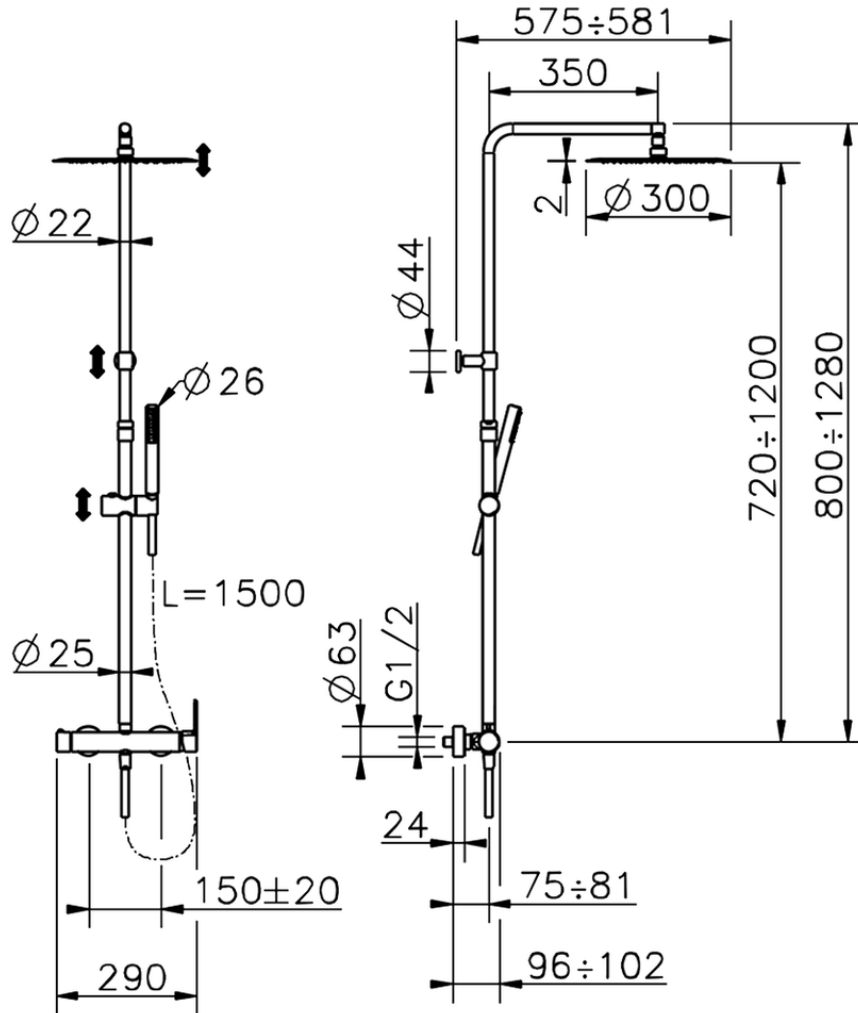

2-function single lever shower set SHOWER COLUMNS_C2004033

C2004033

<https://en.cisal.it/2-function-single-lever-shower-set-shower-columns-c2004033>

2026-04-05