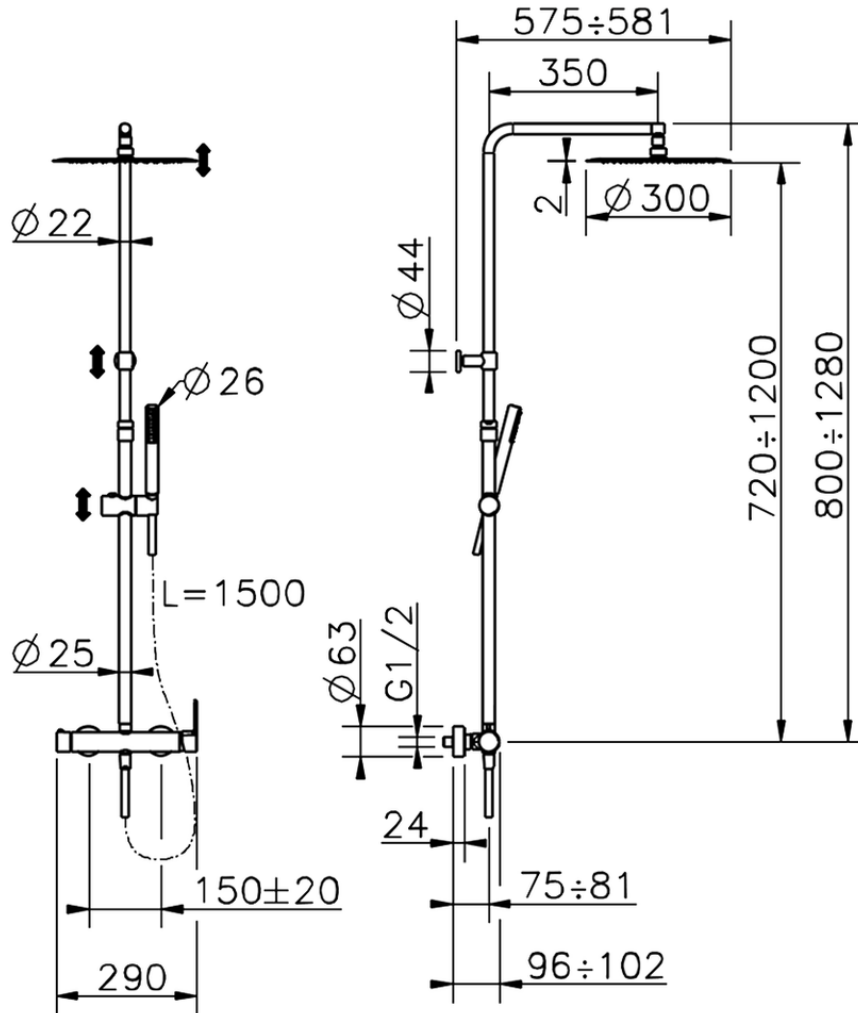

2-function single lever shower set SHOWER COLUMNS_C2004033

C2004033

<https://en.cisal.it/2-function-single-lever-shower-set-shower-columns-c2004033>

2026-04-26