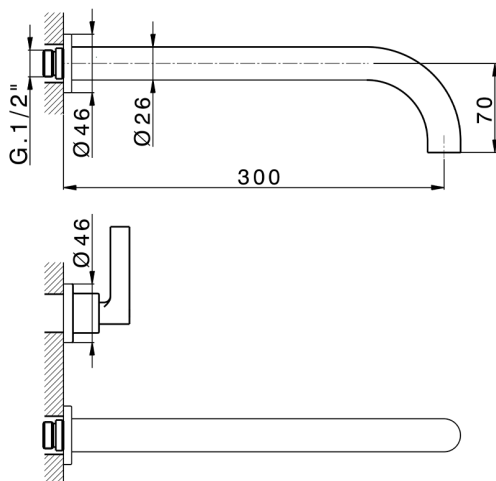

Exposed part for concealed washbasin mixer GRACE_GL013512

MODEL **GL013512**

Exposed part for concealed washbasin mixer, without concealed part, for item ZA033511

AVAILABLE FINISHINGS

-  **21** 21 Chrome
-  **2F** 2F Brushed Nickel
-  **2W** 2W Brushed Gold
-  **5H** 5H Dark Brass Brushed
-  **5L** 5L Brushed Black Titanium
-  **6T** 6T Chrome/Matt Black

CHARACTERISTICS

Installation **Concealed**
 Required concealed parts **ZA033511**

Exposed part for concealed washbasin mixer GRACE_GL013512

GL013512

<https://en.cisal.it/exposed-part-for-concealed-washbasin-mixer-grace-gl013512>

Concealed washbasin mixer CONCEALED_ZA033511

MODEL **ZA033511**

Concealed washbasin mixer, right headvalve - left headvalve

AVAILABLE FINISHINGS

 **04** 04 Without finishing

CHARACTERISTICS

Concealed **1**

2026-04-05