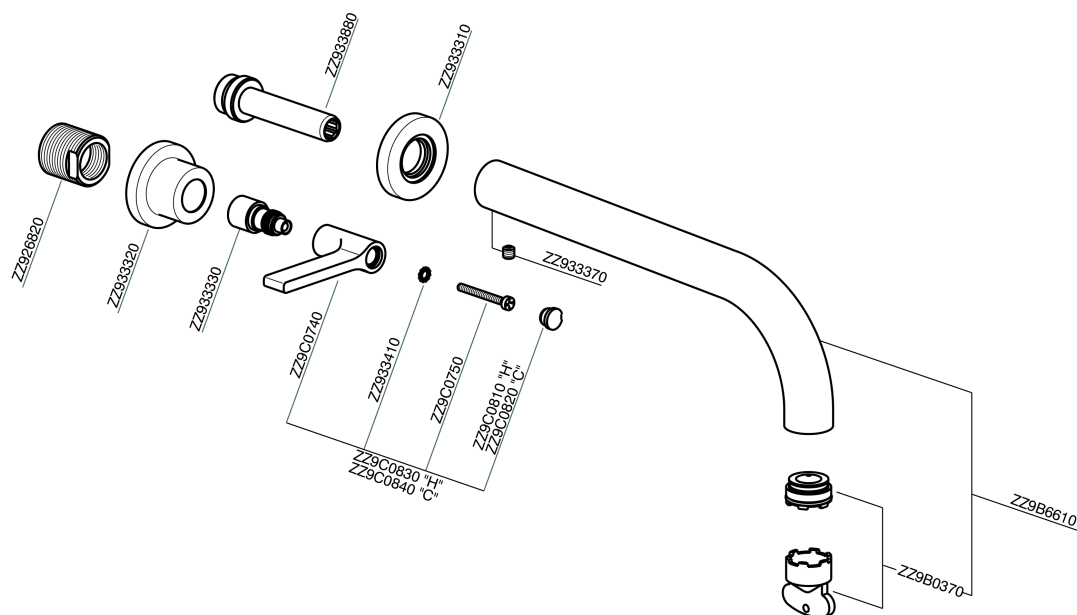

Exposed part for concealed washbasin mixer GRACE_GL013512

GL013512

<https://en.cisal.it/exposed-part-for-concealed-washbasin-mixer-grace-gl013512>

Concealed washbasin mixer CONCEALED_ZA033511

ZA033511

<https://en.cisal.it/concealed-washbasin-mixer-concealed-za033511>