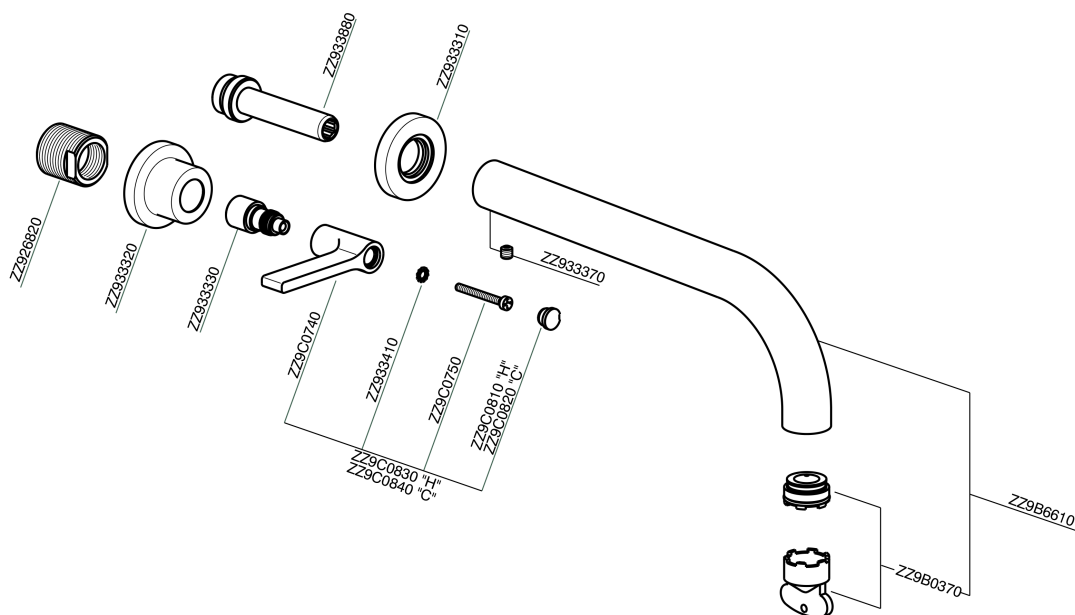

## Exposed part for concealed washbasin mixer GRACE\_GL013512

GL013512

<https://en.cisal.it/exposed-part-for-concealed-washbasin-mixer-grace-gl013512>

## Concealed washbasin mixer CONCEALED\_ZA033511

ZA033511

<https://en.cisal.it/concealed-washbasin-mixer-concealed-za033511>

2026-05-17