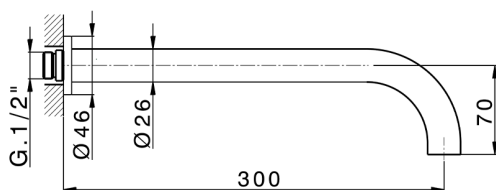

Exposed part for concealed washbasin mixer GRACE_GL013512

MODEL **GL013512**

Exposed part for concealed washbasin mixer, without concealed part, for item ZA033511

AVAILABLE FINISHINGS

-  **21** 21 Chrome
-  **2F** 2F Brushed Nickel
-  **2W** 2W Brushed Gold
-  **5H** 5H Dark Brass Brushed
-  **5L** 5L Brushed Black Titanium
-  **6T** 6T Chrome/Matt Black

CHARACTERISTICS

Installation **Concealed**

Required concealed parts **ZA033511**

Exposed part for concealed washbasin mixer GRACE_GL013512

GL013512

<https://en.cisal.it/exposed-part-for-concealed-washbasin-mixer-grace-gl013512>

Concealed washbasin mixer CONCEALED_ZA033511

MODEL **ZA033511**

Concealed washbasin mixer, right headvalve - left headvalve

AVAILABLE FINISHINGS

 **04** 04 Without finishing

CHARACTERISTICS

Concealed **1**

2026-05-17