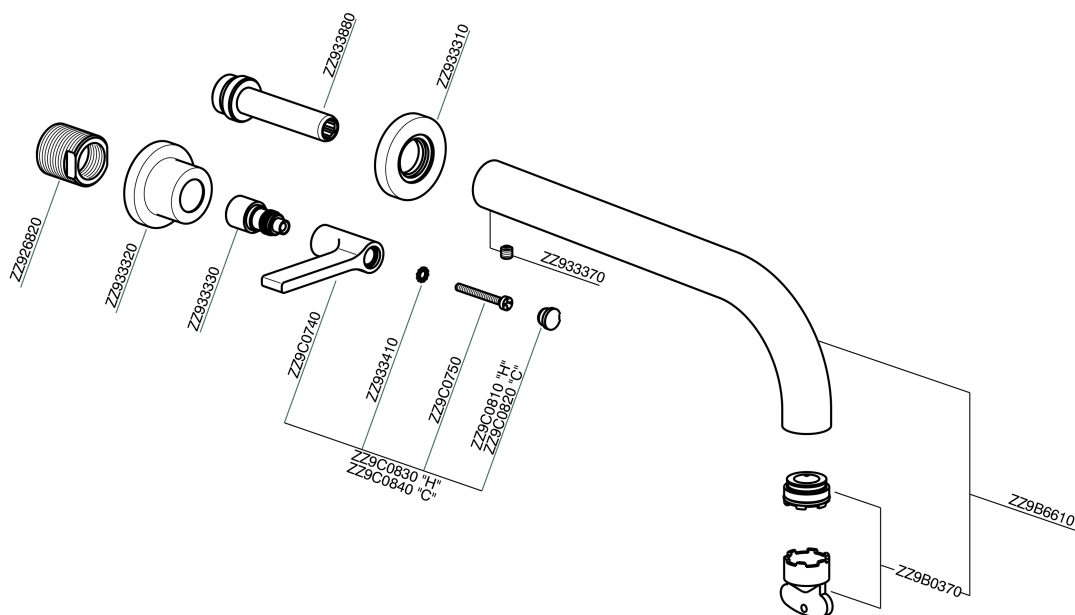

Exposed part for concealed washbasin mixer GRACE_GL013512

MODEL **GL013512**

Exposed part for concealed washbasin mixer, without concealed part, for item ZA033511

AVAILABLE FINISHINGS

-  **21** 21 Chrome
-  **2F** 2F Brushed Nickel
-  **2W** 2W Brushed Gold
-  **5H** 5H Dark Brass Brushed
-  **5L** 5L Brushed Black Titanium
-  **6T** 6T Chrome/Matt Black

CHARACTERISTICS

Installation **Concealed**

Required concealed parts **ZA033511**

Exposed part for concealed washbasin mixer GRACE_GL013512

GL013512

<https://en.cisal.it/exposed-part-for-concealed-washbasin-mixer-grace-gl013512>

Concealed washbasin mixer CONCEALED_ZA033511

MODEL **ZA033511**

Concealed washbasin mixer, right headvalve - left headvalve

AVAILABLE FINISHINGS

 **04** 04 Without finishing

CHARACTERISTICS

Concealed **1**

2026-05-17