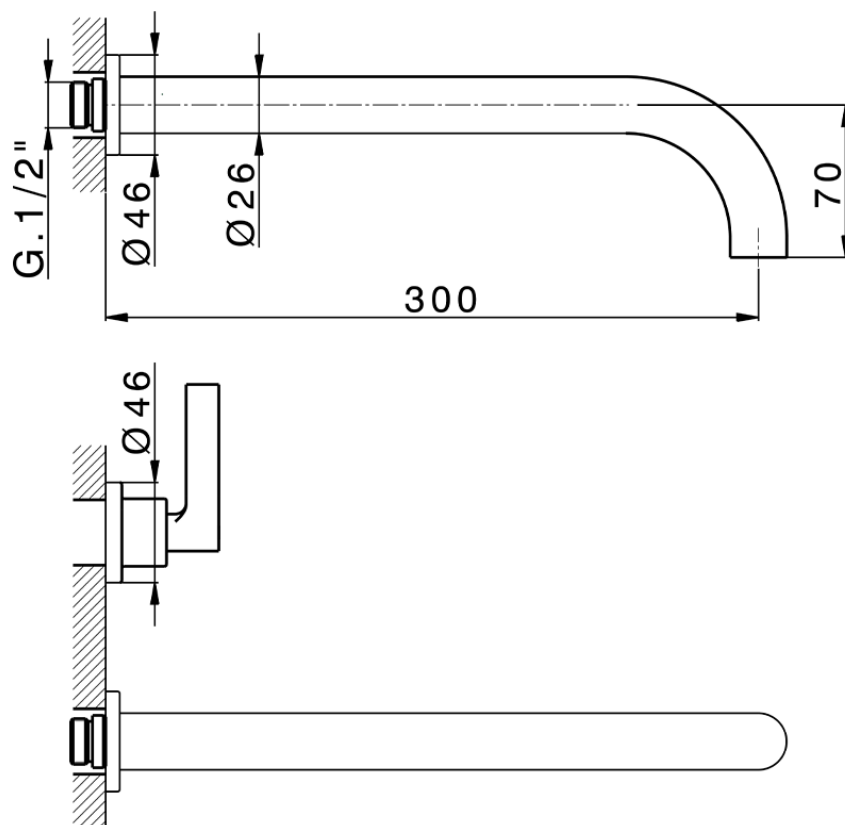

Exposed part for concealed washbasin mixer GRACE_GL013512

GL013512

<https://en.cisal.it/exposed-part-for-concealed-washbasin-mixer-grace-gl013512>

Serie's code	Size XX
CX 1351	20-35
CF 1351	20-35
CX 0331	20-35
CF 0331	20-35
CX 0200	20-35
CF 0200	20-35
BA 1351	20-35
GS 1351	20-35
GL 1351	20-35
MN 1351	20-35
LN 1351	20-35
LV 1351	33-48
LY 1351	33-48
CU 1351	33-48
SM 1351	30-45
AA 1351	10-30
AC 1351	10-30
AR 1351	15-25
PZ 1351	10-30
RG 1351	10-30
TS 1351	10-30
VT 1351	10-30
CS 1351	10-30
WA 1351	45-68
X1 1351	33-45
X2 1351	33-45
X3 1351	33-45
X4 1351	33-45
X5 1351	33-45
RI 1351	20-35
RM 1351	20-35

Limiti di tolleranza superficie piastrelle
 Adjustment limits for finished tile surface
 Limites de tolérance surface carrelage
 Fliesenoberfläche
 Superficie del azulejo

ZA033511

<https://en.cisal.it/concealed-washbasin-mixer-concealed-za033511>