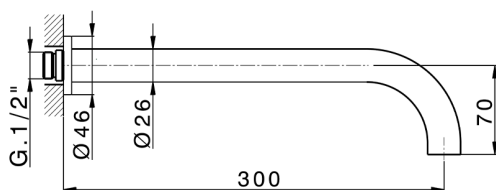

Exposed part for concealed washbasin mixer GRACE_GL013512

MODEL **GL013512**

Exposed part for concealed washbasin mixer, without concealed part, for item ZA033511

AVAILABLE FINISHINGS

-  **21** 21 Chrome
-  **2F** 2F Brushed Nickel
-  **2W** 2W Brushed Gold
-  **5H** 5H Dark Brass Brushed
-  **5L** 5L Brushed Black Titanium
-  **6T** 6T Chrome/Matt Black

CHARACTERISTICS

Installation **Concealed**
 Required concealed parts **ZA033511**

Exposed part for concealed washbasin mixer GRACE_GL013512

GL013512

<https://en.cisal.it/exposed-part-for-concealed-washbasin-mixer-grace-gl013512>

Concealed washbasin mixer CONCEALED_ZA033511

MODEL **ZA033511**

Concealed washbasin mixer, right headvalve - left headvalve

AVAILABLE FINISHINGS

 **04** 04 Without finishing

CHARACTERISTICS

Concealed **1**

2026-06-14