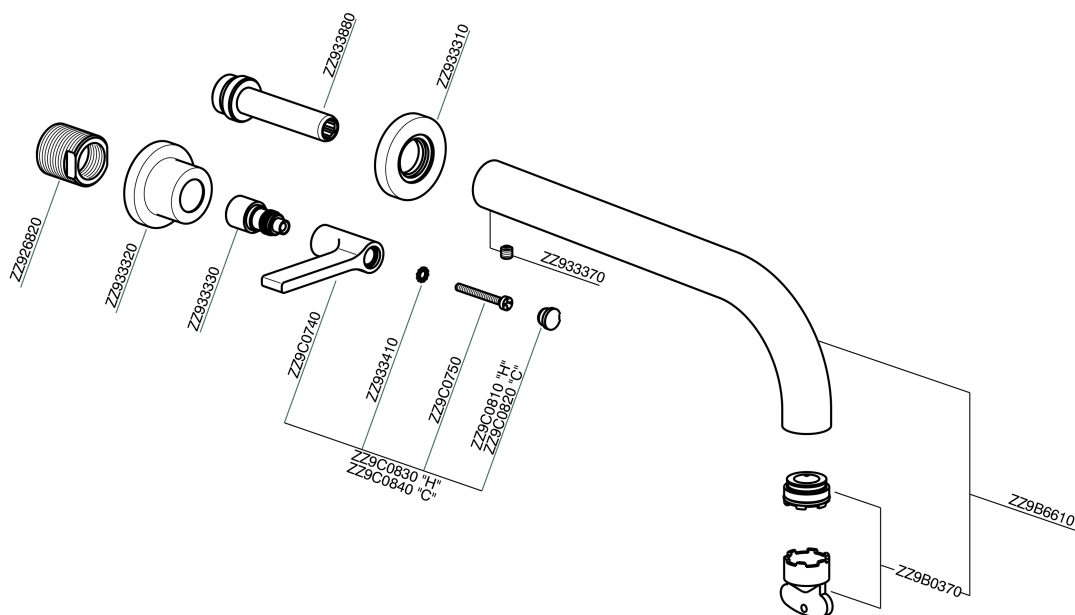

Exposed part for concealed washbasin mixer GRACE_GL013512

MODEL **GL013512**

Exposed part for concealed washbasin mixer, without concealed part, for item ZA033511

AVAILABLE FINISHINGS

-  **21** 21 Chrome
-  **2F** 2F Brushed Nickel
-  **2W** 2W Brushed Gold
-  **5H** 5H Dark Brass Brushed
-  **5L** 5L Brushed Black Titanium
-  **6T** 6T Chrome/Matt Black

CHARACTERISTICS

Installation **Concealed**
 Required concealed parts **ZA033511**

Exposed part for concealed washbasin mixer GRACE_GL013512

GL013512

<https://en.cisal.it/exposed-part-for-concealed-washbasin-mixer-grace-gl013512>

Concealed washbasin mixer CONCEALED_ZA033511

MODEL **ZA033511**

Concealed washbasin mixer, right headvalve - left headvalve

AVAILABLE FINISHINGS

 **04** 04 Without finishing

CHARACTERISTICS

Concealed **1**

2026-06-14