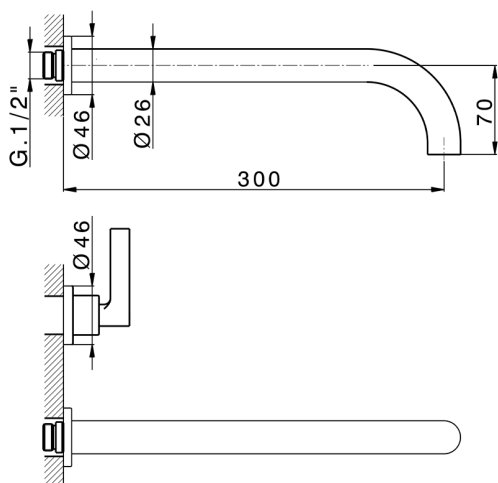

CHARACTERISTICS

Installation **Concealed**
Required concealed parts **ZA033511**