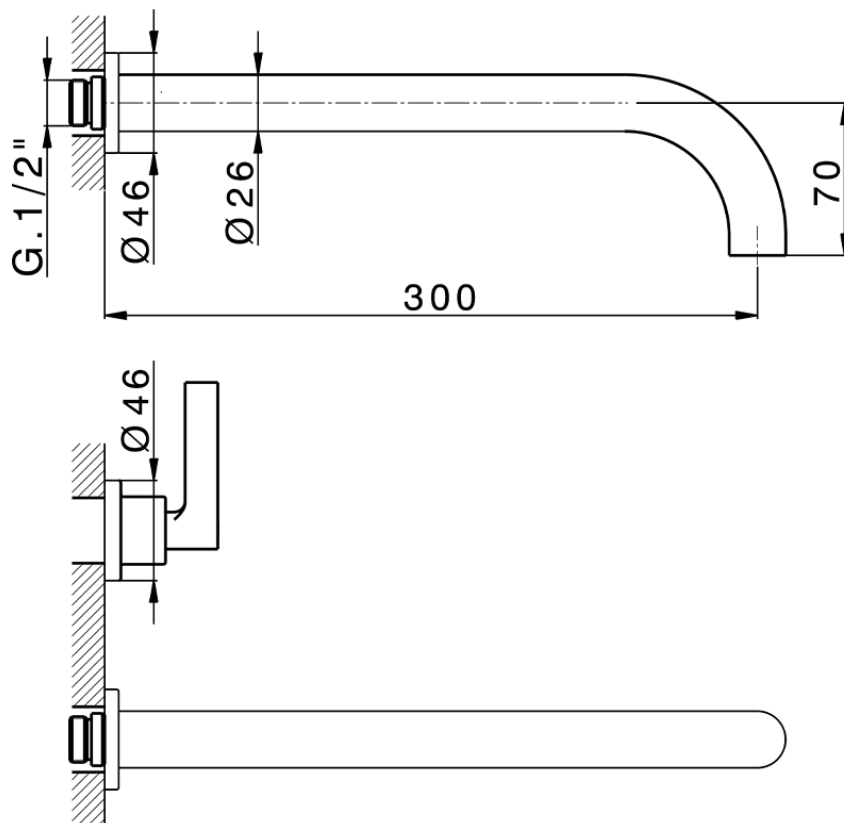

Exposed part for concealed washbasin mixer GRACE_GL013512

GL013512

<https://en.cisal.it/exposed-part-for-concealed-washbasin-mixer-grace-gl013512>

Serie's code	Size XX
CX 1351	20-35
CF 1351	20-35
CX 0331	20-35
CF 0331	20-35
CX 0200	20-35
CF 0200	20-35
BA 1351	20-35
GS 1351	20-35
GL 1351	20-35
MN 1351	20-35
LN 1351	20-35
LV 1351	33-48
LY 1351	33-48
CU 1351	33-48
SM 1351	30-45
AA 1351	10-30
AC 1351	10-30
AR 1351	15-25
PZ 1351	10-30
RG 1351	10-30
TS 1351	10-30
VT 1351	10-30
CS 1351	10-30
WA 1351	45-68
X1 1351	33-45
X2 1351	33-45
X3 1351	33-45
X4 1351	33-45
X5 1351	33-45
RI 1351	20-35
RM 1351	20-35

Limiti di tolleranza superficie piastrelle
 Adjustment limits for finished tile surface
 Limites de tolérance surface carrelage
 Fliesenoberfläche
 Superficie del azulejo

ZA033511

<https://en.cisal.it/concealed-washbasin-mixer-concealed-za033511>