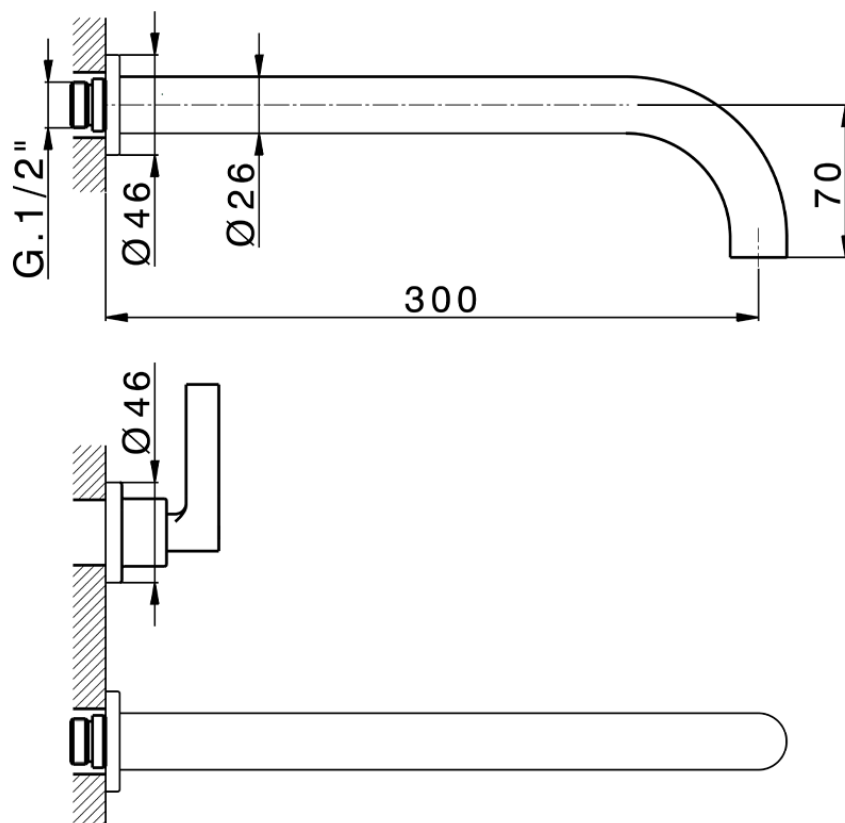

**Exposed part for concealed washbasin mixer GRACE\_GL013512**

GL013512

<https://en.cisal.it/exposed-part-for-concealed-washbasin-mixer-grace-gl013512>

Serie's code	Size XX
CX 1351	20-35
CF 1351	20-35
CX 0331	20-35
CF 0331	20-35
CX 0200	20-35
CF 0200	20-35
BA 1351	20-35
GS 1351	20-35
GL 1351	20-35
MN 1351	20-35
LN 1351	20-35
LV 1351	33-48
LY 1351	33-48
CU 1351	33-48
SM 1351	30-45
AA 1351	10-30
AC 1351	10-30
AR 1351	15-25
PZ 1351	10-30
RG 1351	10-30
TS 1351	10-30
VT 1351	10-30
CS 1351	10-30
WA 1351	45-68
X1 1351	33-45
X2 1351	33-45
X3 1351	33-45
X4 1351	33-45
X5 1351	33-45
RI 1351	20-35
RM 1351	20-35

Limiti di tolleranza superficie piastrelle  
 Adjustment limits for finished tile surface  
 Limites de tolérance surface carrelage  
 Fliesenoberfläche  
 Superficie del azulejo

ZA033511

<https://en.cisal.it/concealed-washbasin-mixer-concealed-za033511>