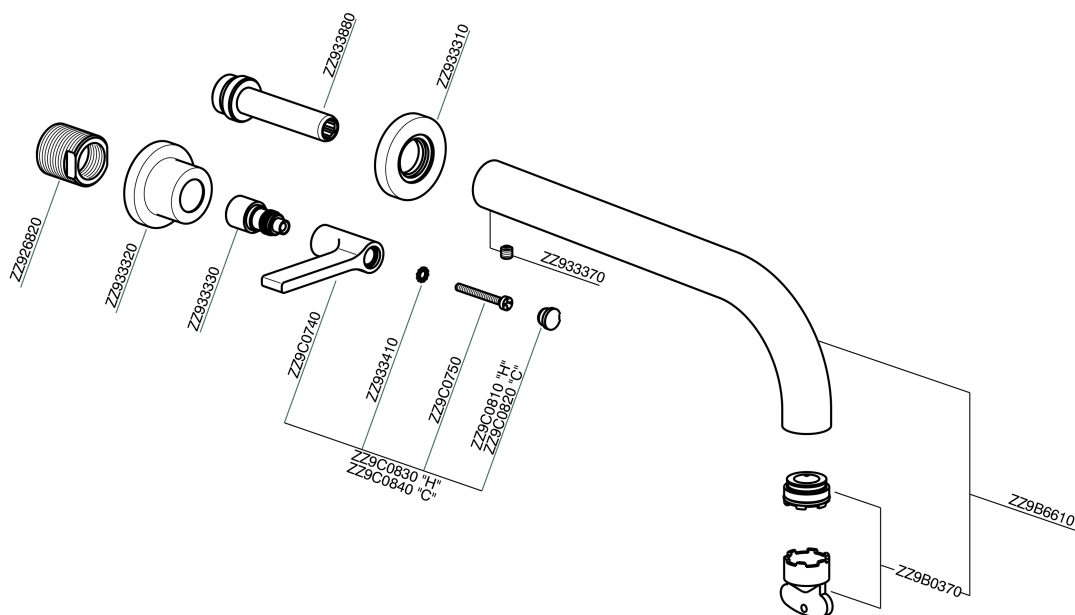

## Exposed part for concealed washbasin mixer GRACE\_GL013512

MODEL **GL013512**

Exposed part for concealed washbasin mixer, without concealed part, for item ZA033511

### CHARACTERISTICS

Installation **Concealed**  
 Required concealed parts **ZA033511**

## Exposed part for concealed washbasin mixer GRACE\_GL013512

GL013512

<https://en.cisal.it/exposed-part-for-concealed-washbasin-mixer-grace-gl013512>

## Concealed washbasin mixer CONCEALED\_ZA033511

MODEL **ZA033511**

Concealed washbasin mixer, right headvalve - left headvalve

AVAILABLE FINISHINGS

 **04** 04 Without finishing

CHARACTERISTICS

Concealed **1**