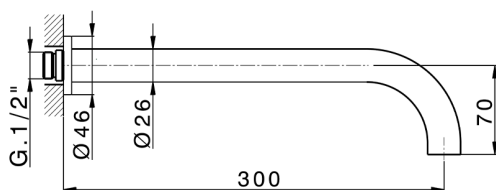

CHARACTERISTICS

Installation **Concealed**
Required concealed parts **ZA033511**