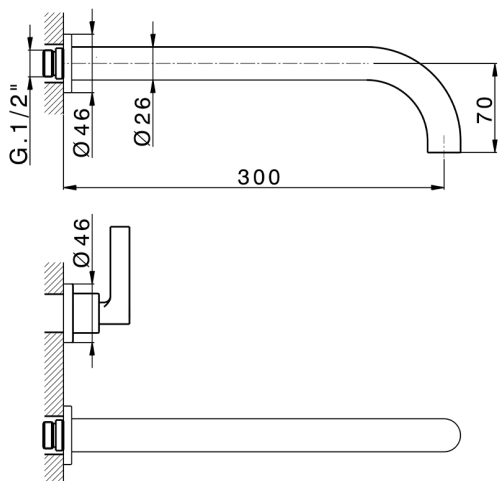

Exposed part for concealed washbasin mixer GRACE_GL013512

MODEL **GL013512**

Exposed part for concealed washbasin mixer, without concealed part, for item ZA033511

AVAILABLE FINISHINGS

-  **21** 21 Chrome
-  **2F** 2F Brushed Nickel
-  **2W** 2W Brushed Gold
-  **5H** 5H Dark Brass Brushed
-  **5L** 5L Brushed Black Titanium
-  **6T** 6T Chrome/Matt Black

CHARACTERISTICS

Installation **Concealed**

Required concealed parts **ZA033511**

Exposed part for concealed washbasin mixer GRACE_GL013512

GL013512

<https://en.cisal.it/exposed-part-for-concealed-washbasin-mixer-grace-gl013512>

Concealed washbasin mixer CONCEALED_ZA033511

MODEL **ZA033511**

Concealed washbasin mixer, right headvalve - left headvalve

AVAILABLE FINISHINGS

 **04** 04 Without finishing

CHARACTERISTICS

Concealed **1**

2026-05-17