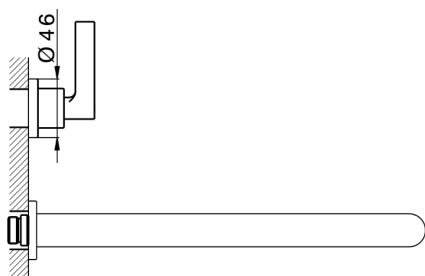

CHARACTERISTICS

Installation **Concealed**
Required concealed parts **ZA033511**