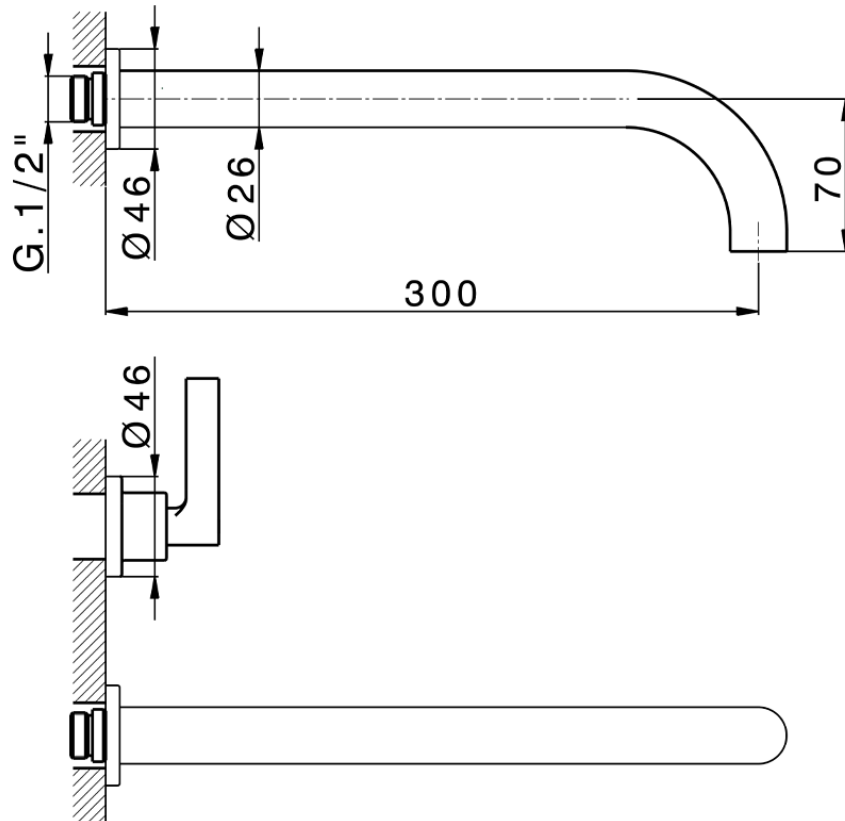

Exposed part for concealed washbasin mixer GRACE_GL013512

GL013512

<https://en.cisal.it/exposed-part-for-concealed-washbasin-mixer-grace-gl013512>

Serie's code	Size XX
CX 1351	20-35
CF 1351	20-35
CX 0331	20-35
CF 0331	20-35
CX 0200	20-35
CF 0200	20-35
BA 1351	20-35
GS 1351	20-35
GL 1351	20-35
MN 1351	20-35
LN 1351	20-35
LV 1351	33-48
LY 1351	33-48
CU 1351	33-48
SM 1351	30-45
AA 1351	10-30
AC 1351	10-30
AR 1351	15-25
PZ 1351	10-30
RG 1351	10-30
TS 1351	10-30
VT 1351	10-30
CS 1351	10-30
WA 1351	45-68
X1 1351	33-45
X2 1351	33-45
X3 1351	33-45
X4 1351	33-45
X5 1351	33-45
RI 1351	20-35
RM 1351	20-35

Limiti di tolleranza superficie piastrelle
 Adjustment limits for finished tile surface
 Limites de tolérance surface carrelage
 Fliesenoberfläche
 Superficie del azulejo

ZA033511

<https://en.cisal.it/concealed-washbasin-mixer-concealed-za033511>