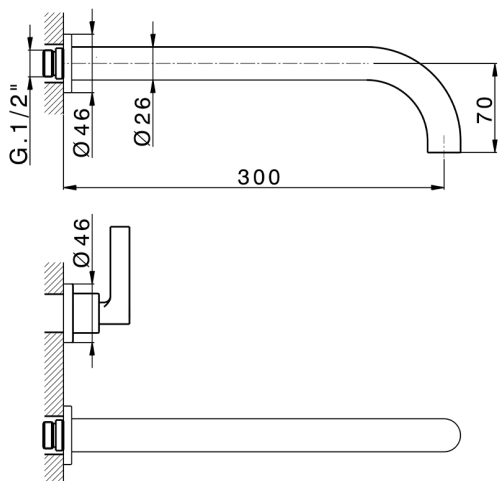

Exposed part for concealed washbasin mixer GRACE_GL013512

MODEL **GL013512**

Exposed part for concealed washbasin mixer, without concealed part, for item ZA033511

AVAILABLE FINISHINGS

-  **21** 21 Chrome
-  **2F** 2F Brushed Nickel
-  **2W** 2W Brushed Gold
-  **5H** 5H Dark Brass Brushed
-  **5L** 5L Brushed Black Titanium
-  **6T** 6T Chrome/Matt Black

CHARACTERISTICS

Installation **Concealed**
 Required concealed parts **ZA033511**

Exposed part for concealed washbasin mixer GRACE_GL013512

GL013512

<https://en.cisal.it/exposed-part-for-concealed-washbasin-mixer-grace-gl013512>

Concealed washbasin mixer CONCEALED_ZA033511

MODEL **ZA033511**

Concealed washbasin mixer, right headvalve - left headvalve

AVAILABLE FINISHINGS

 **04** 04 Without finishing

CHARACTERISTICS

Concealed **1**

2026-04-05