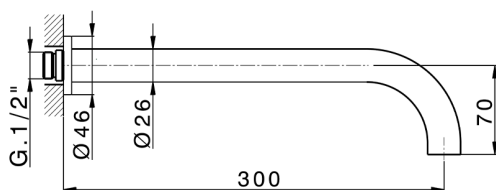

Exposed part for concealed washbasin mixer GRACE_GL013512

MODEL **GL013512**

Exposed part for concealed washbasin mixer, without concealed part, for item ZA033511

AVAILABLE FINISHINGS

-  **21** 21 Chrome
-  **2F** 2F Brushed Nickel
-  **2W** 2W Brushed Gold
-  **5H** 5H Dark Brass Brushed
-  **5L** 5L Brushed Black Titanium
-  **6T** 6T Chrome/Matt Black

CHARACTERISTICS

Installation **Concealed**
 Required concealed parts **ZA033511**

Exposed part for concealed washbasin mixer GRACE_GL013512

GL013512

<https://en.cisal.it/exposed-part-for-concealed-washbasin-mixer-grace-gl013512>

Concealed washbasin mixer CONCEALED_ZA033511

MODEL **ZA033511**

Concealed washbasin mixer, right headvalve - left headvalve

AVAILABLE FINISHINGS

CHARACTERISTICS

Concealed **1**

2026-06-14