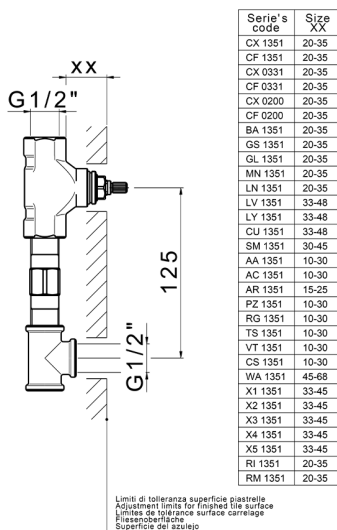

Exposed part for concealed washbasin mixer GRACE_GL013512

MODEL **GL013512**

Exposed part for concealed washbasin mixer, without concealed part, for item ZA033511

AVAILABLE FINISHINGS

-  **21** 21 Chrome
-  **2F** 2F Brushed Nickel
-  **2W** 2W Brushed Gold
-  **5H** 5H Dark Brass Brushed
-  **5L** 5L Brushed Black Titanium
-  **6T** 6T Chrome/Matt Black

CHARACTERISTICS

Installation **Concealed**
 Required concealed parts **ZA033511**

Exposed part for concealed washbasin mixer GRACE_GL013512

GL013512

<https://en.cisal.it/exposed-part-for-concealed-washbasin-mixer-grace-gl013512>

Concealed washbasin mixer CONCEALED_ZA033511

MODEL **ZA033511**

Concealed washbasin mixer, right headvalve - left headvalve

AVAILABLE FINISHINGS

 **04** 04 Without finishing

CHARACTERISTICS

Concealed **1**

2026-04-05