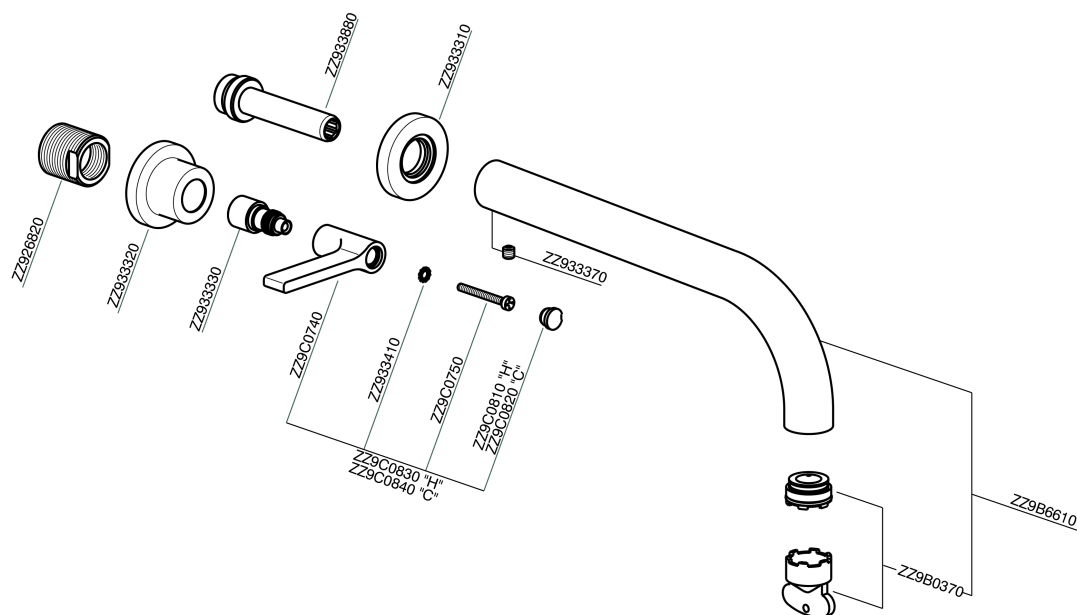

Exposed part for concealed washbasin mixer GRACE_GL013512

MODEL **GL013512**

Exposed part for concealed washbasin mixer, without concealed part, for item ZA033511

AVAILABLE FINISHINGS

-  **21** 21 Chrome
-  **2F** 2F Brushed Nickel
-  **2W** 2W Brushed Gold
-  **5H** 5H Dark Brass Brushed
-  **5L** 5L Brushed Black Titanium
-  **6T** 6T Chrome/Matt Black

CHARACTERISTICS

Installation **Concealed**
 Required concealed parts **ZA033511**

Exposed part for concealed washbasin mixer GRACE_GL013512

GL013512

<https://en.cisal.it/exposed-part-for-concealed-washbasin-mixer-grace-gl013512>

Concealed washbasin mixer CONCEALED_ZA033511

MODEL **ZA033511**

Concealed washbasin mixer, right headvalve - left headvalve

AVAILABLE FINISHINGS

CHARACTERISTICS

Concealed **1**

2026-06-14