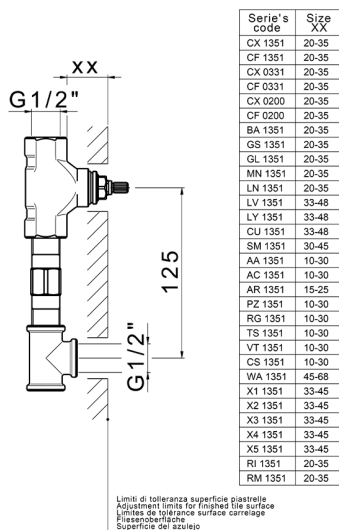

Exposed part for concealed washbasin mixer GRACE_GL013512

MODEL **GL013512**

Exposed part for concealed washbasin mixer, without concealed part, for item ZA033511

AVAILABLE FINISHINGS

-  **21** 21 Chrome
-  **2F** 2F Brushed Nickel
-  **2W** 2W Brushed Gold
-  **5H** 5H Dark Brass Brushed
-  **5L** 5L Brushed Black Titanium
-  **6T** 6T Chrome/Matt Black

CHARACTERISTICS

Installation **Concealed**
 Required concealed parts **ZA033511**

Exposed part for concealed washbasin mixer GRACE_GL013512

GL013512

<https://en.cisal.it/exposed-part-for-concealed-washbasin-mixer-grace-gl013512>

Concealed washbasin mixer CONCEALED_ZA033511

MODEL **ZA033511**

Concealed washbasin mixer, right headvalve - left headvalve

AVAILABLE FINISHINGS

CHARACTERISTICS

Concealed **1**

2026-06-14