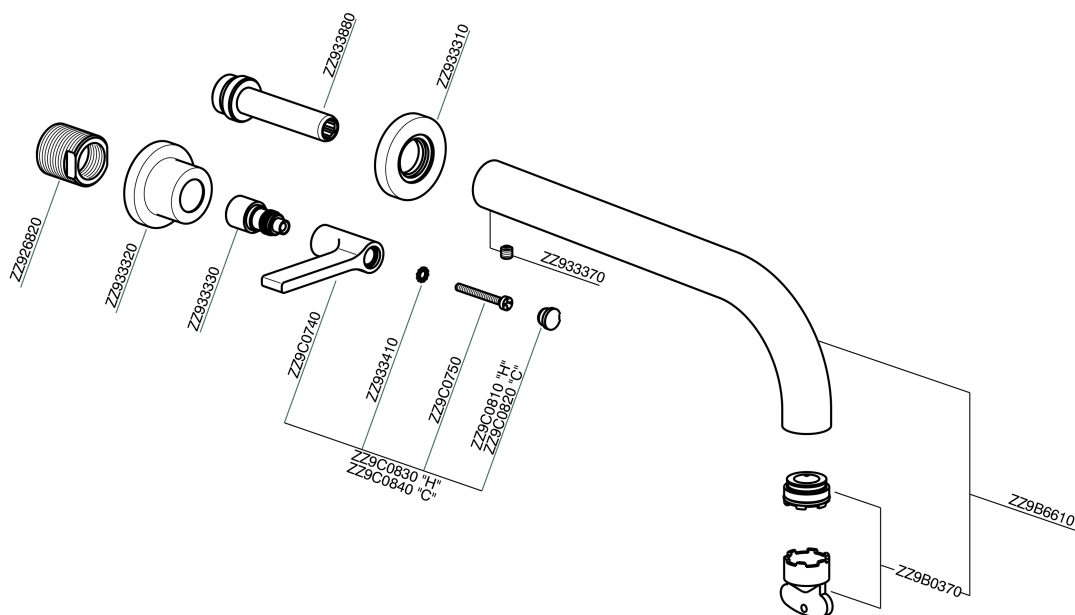

Exposed part for concealed washbasin mixer GRACE_GL013512

MODEL **GL013512**

Exposed part for concealed washbasin mixer, without concealed part, for item ZA033511

AVAILABLE FINISHINGS

-  **21** 21 Chrome
-  **2F** 2F Brushed Nickel
-  **2W** 2W Brushed Gold
-  **5H** 5H Dark Brass Brushed
-  **5L** 5L Brushed Black Titanium
-  **6T** 6T Chrome/Matt Black

CHARACTERISTICS

Installation **Concealed**
 Required concealed parts **ZA033511**

Exposed part for concealed washbasin mixer GRACE_GL013512

GL013512

<https://en.cisal.it/exposed-part-for-concealed-washbasin-mixer-grace-gl013512>

Concealed washbasin mixer CONCEALED_ZA033511

MODEL **ZA033511**

Concealed washbasin mixer, right headvalve - left headvalve

AVAILABLE FINISHINGS

 **04** 04 Without finishing

CHARACTERISTICS

Concealed **1**

2026-04-05