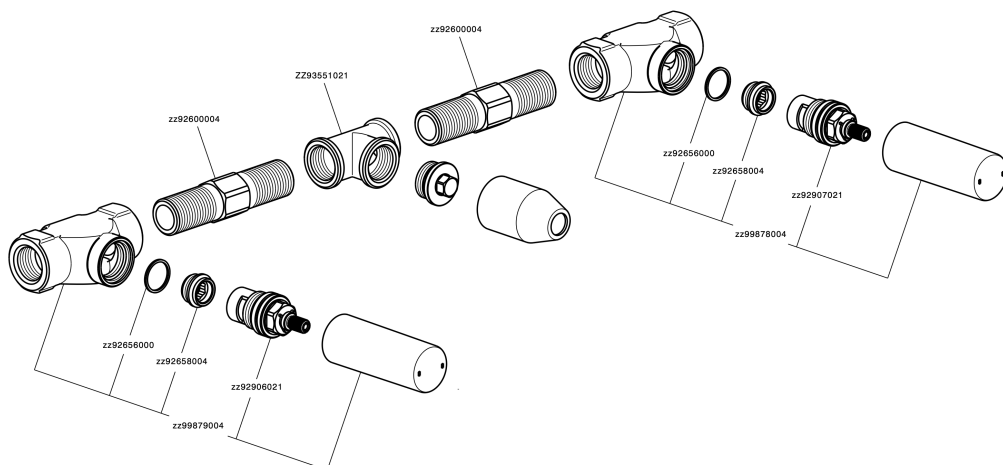

Exposed part for concealed washbasin mixer GRACE_GL013512

GL013512

<https://en.cisal.it/exposed-part-for-concealed-washbasin-mixer-grace-gl013512>

Concealed washbasin mixer CONCEALED_ZA033511

ZA033511

<https://en.cisal.it/concealed-washbasin-mixer-concealed-za033511>