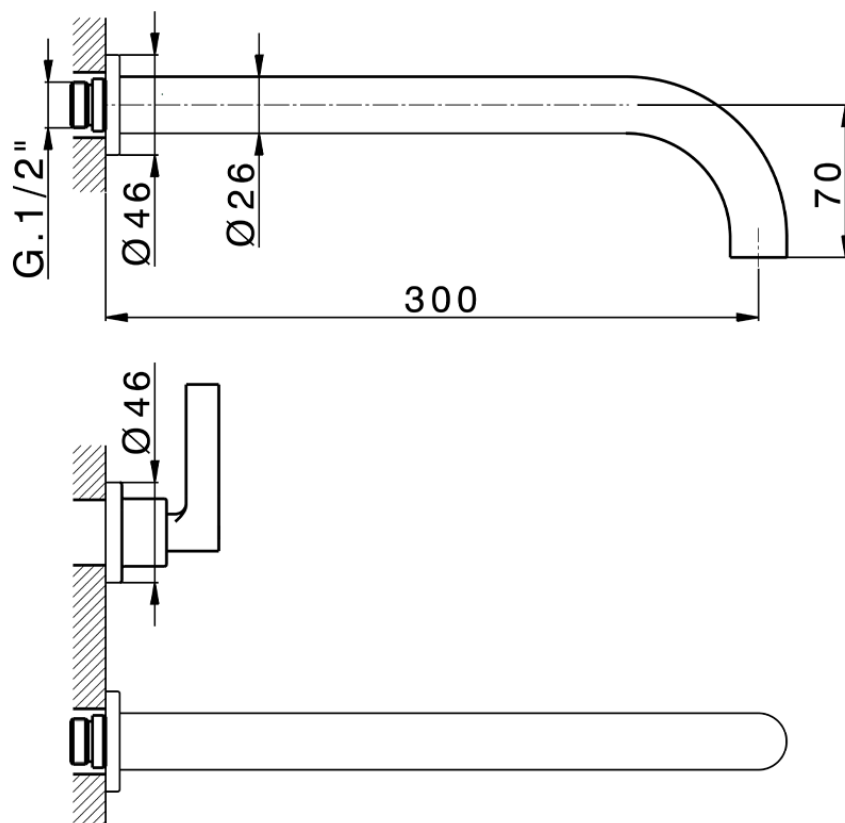

Exposed part for concealed washbasin mixer GRACE_GL013512

GL013512

<https://en.cisal.it/exposed-part-for-concealed-washbasin-mixer-grace-gl013512>

| Serie's code | Size XX |
|--------------|---------|
| CX 1351 | 20-35 |
| CF 1351 | 20-35 |
| CX 0331 | 20-35 |
| CF 0331 | 20-35 |
| CX 0200 | 20-35 |
| CF 0200 | 20-35 |
| BA 1351 | 20-35 |
| GS 1351 | 20-35 |
| GL 1351 | 20-35 |
| MN 1351 | 20-35 |
| LN 1351 | 20-35 |
| LV 1351 | 33-48 |
| LY 1351 | 33-48 |
| CU 1351 | 33-48 |
| SM 1351 | 30-45 |
| AA 1351 | 10-30 |
| AC 1351 | 10-30 |
| AR 1351 | 15-25 |
| PZ 1351 | 10-30 |
| RG 1351 | 10-30 |
| TS 1351 | 10-30 |
| VT 1351 | 10-30 |
| CS 1351 | 10-30 |
| WA 1351 | 45-68 |
| X1 1351 | 33-45 |
| X2 1351 | 33-45 |
| X3 1351 | 33-45 |
| X4 1351 | 33-45 |
| X5 1351 | 33-45 |
| RI 1351 | 20-35 |
| RM 1351 | 20-35 |

Limiti di tolleranza superficie piastrelle
 Adjustment limits for finished tile surface
 Limites de tolérance surface carrelage
 Fliesenoberfläche
 Superficie del azulejo