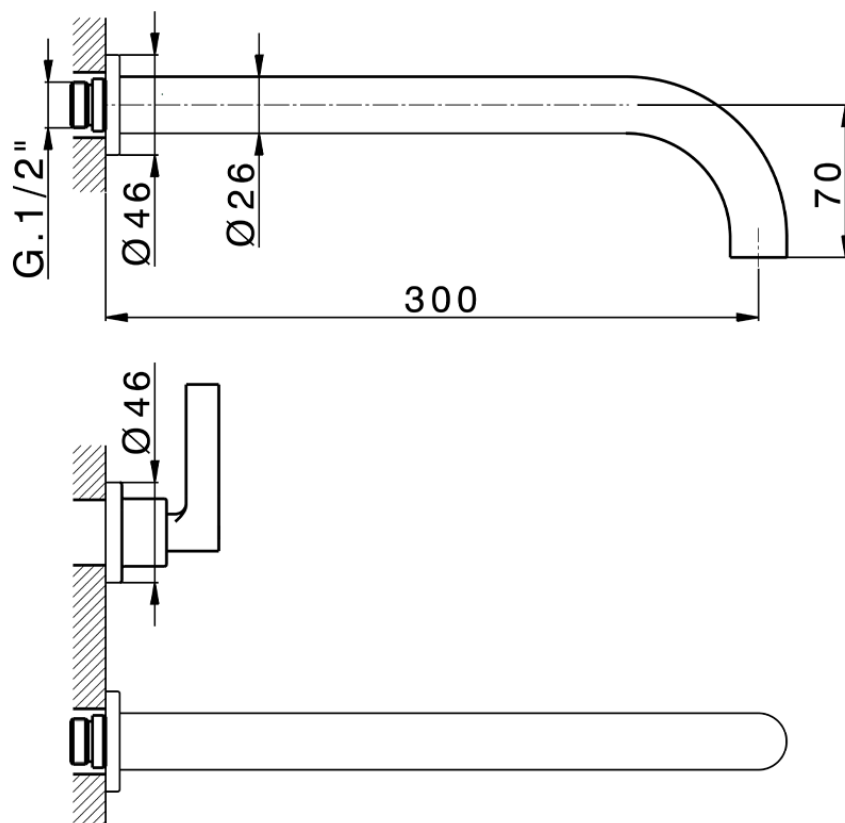

Exposed part for concealed washbasin mixer GRACE_GL013512

GL013512

<https://en.cisal.it/exposed-part-for-concealed-washbasin-mixer-grace-gl013512>

Serie's code	Size XX
CX 1351	20-35
CF 1351	20-35
CX 0331	20-35
CF 0331	20-35
CX 0200	20-35
CF 0200	20-35
BA 1351	20-35
GS 1351	20-35
GL 1351	20-35
MN 1351	20-35
LN 1351	20-35
LV 1351	33-48
LY 1351	33-48
CU 1351	33-48
SM 1351	30-45
AA 1351	10-30
AC 1351	10-30
AR 1351	15-25
PZ 1351	10-30
RG 1351	10-30
TS 1351	10-30
VT 1351	10-30
CS 1351	10-30
WA 1351	45-68
X1 1351	33-45
X2 1351	33-45
X3 1351	33-45
X4 1351	33-45
X5 1351	33-45
RI 1351	20-35
RM 1351	20-35

Limiti di tolleranza superficie piastrelle
 Adjustment limits for finished tile surface
 Limites de tolérance surface carrelage
 Fliesenoberfläche
 Superficie del azulejo