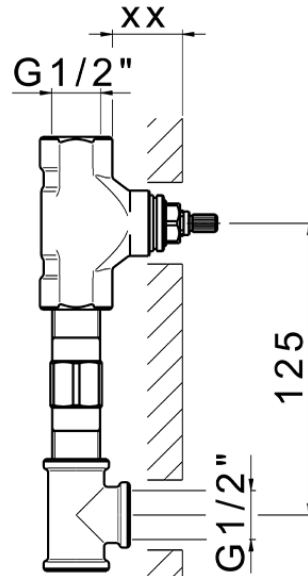

Serie's code	Size XX
CX 1351	20-35
CF 1351	20-35
CX 0331	20-35
CF 0331	20-35
CX 0200	20-35
CF 0200	20-35
BA 1351	20-35
GS 1351	20-35
GL 1351	20-35
MN 1351	20-35
LN 1351	20-35
LV 1351	33-48
LY 1351	33-48
CU 1351	33-48
SM 1351	30-45
AA 1351	10-30
AC 1351	10-30
AR 1351	15-25
PZ 1351	10-30
RG 1351	10-30
TS 1351	10-30
VT 1351	10-30
CS 1351	10-30
WA 1351	45-68
X1 1351	33-45
X2 1351	33-45
X3 1351	33-45
X4 1351	33-45
X5 1351	33-45
RI 1351	20-35
RM 1351	20-35