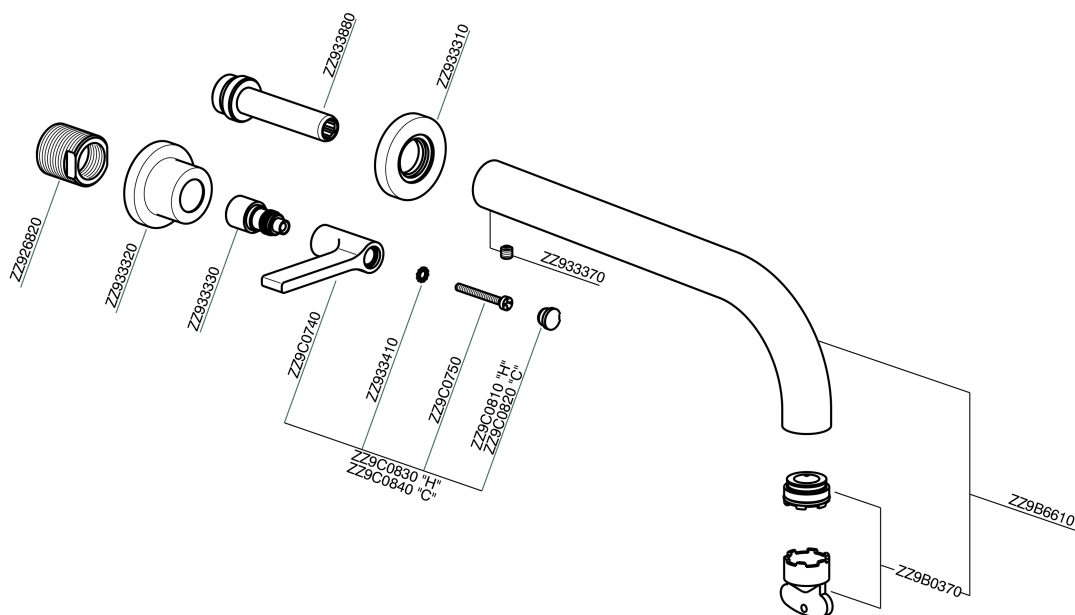

Exposed part for concealed washbasin mixer GRACE_GL013512

MODEL **GL013512**

Exposed part for concealed washbasin mixer, without concealed part, for item ZA033511

AVAILABLE FINISHINGS

-  **21** 21 Chrome
-  **2F** 2F Brushed Nickel
-  **2W** 2W Brushed Gold
-  **5H** 5H Dark Brass Brushed
-  **5L** 5L Brushed Black Titanium
-  **6T** 6T Chrome/Matt Black

CHARACTERISTICS

Installation **Concealed**

Required concealed parts **ZA033511**

Exposed part for concealed washbasin mixer GRACE_GL013512

GL013512

<https://en.cisal.it/exposed-part-for-concealed-washbasin-mixer-grace-gl013512>

Concealed washbasin mixer CONCEALED_ZA033511

MODEL **ZA033511**

Concealed washbasin mixer, right headvalve - left headvalve

AVAILABLE FINISHINGS

 **04** 04 Without finishing

CHARACTERISTICS

Concealed **1**

2026-04-28