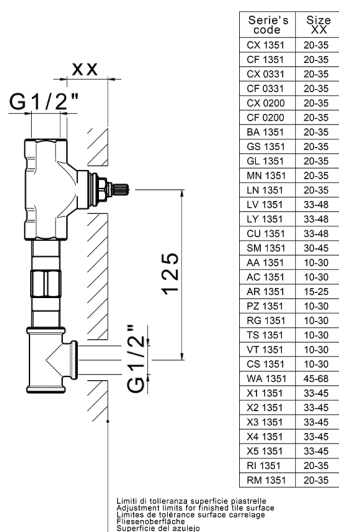

Exposed part for concealed washbasin mixer GRACE_GL013512

MODEL **GL013512**

Exposed part for concealed washbasin mixer, without concealed part, for item ZA033511

AVAILABLE FINISHINGS

-  **21** 21 Chrome
-  **2F** 2F Brushed Nickel
-  **2W** 2W Brushed Gold
-  **5H** 5H Dark Brass Brushed
-  **5L** 5L Brushed Black Titanium
-  **6T** 6T Chrome/Matt Black

CHARACTERISTICS

Installation **Concealed**

Required concealed parts **ZA033511**

Exposed part for concealed washbasin mixer GRACE_GL013512

GL013512

<https://en.cisal.it/exposed-part-for-concealed-washbasin-mixer-grace-gl013512>

Concealed washbasin mixer CONCEALED_ZA033511

MODEL **ZA033511**

Concealed washbasin mixer, right headvalve - left headvalve

AVAILABLE FINISHINGS

 **04** 04 Without finishing

CHARACTERISTICS

Concealed **1**

2026-04-28