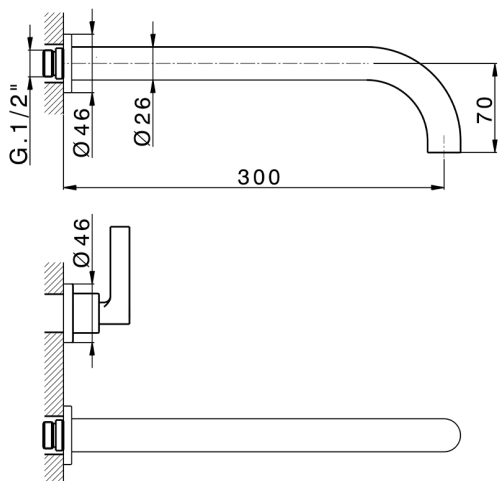

Exposed part for concealed washbasin mixer GRACE_GL013512

MODEL **GL013512**

Exposed part for concealed washbasin mixer, without concealed part, for item ZA033511

AVAILABLE FINISHINGS

-  **21** 21 Chrome
-  **2F** 2F Brushed Nickel
-  **2W** 2W Brushed Gold
-  **5H** 5H Dark Brass Brushed
-  **5L** 5L Brushed Black Titanium
-  **6T** 6T Chrome/Matt Black

CHARACTERISTICS

Installation **Concealed**

Required concealed parts **ZA033511**

Exposed part for concealed washbasin mixer GRACE_GL013512

GL013512

<https://en.cisal.it/exposed-part-for-concealed-washbasin-mixer-grace-gl013512>

Concealed washbasin mixer CONCEALED_ZA033511

MODEL **ZA033511**

Concealed washbasin mixer, right headvalve - left headvalve

AVAILABLE FINISHINGS

 **04** 04 Without finishing

CHARACTERISTICS

Concealed **1**

2026-04-28