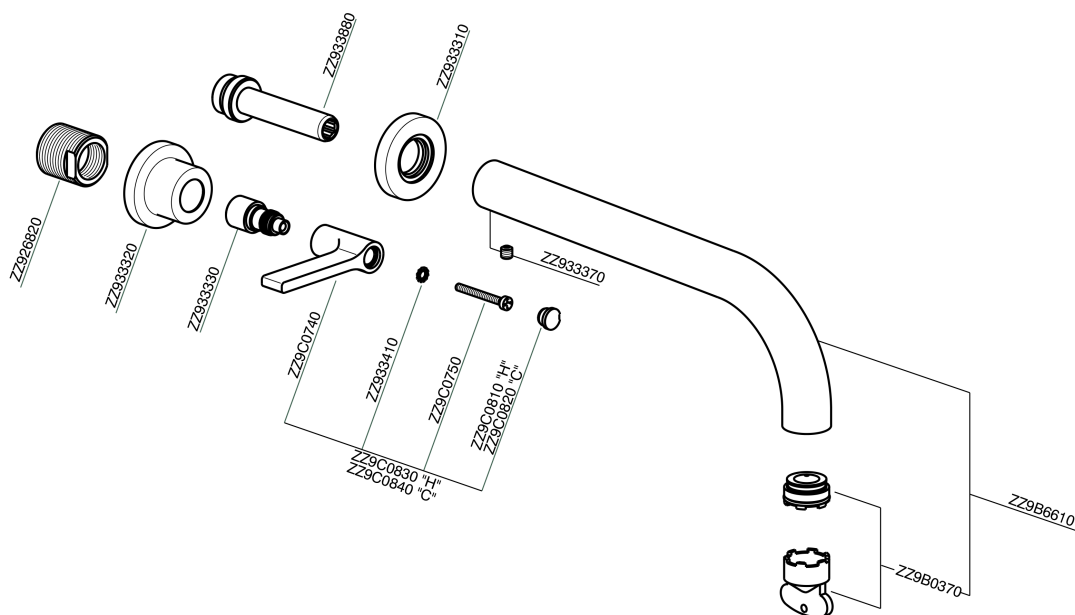

## Exposed part for concealed washbasin mixer GRACE\_GL013512

GL013512

<https://en.cisal.it/exposed-part-for-concealed-washbasin-mixer-grace-gl013512>

## Concealed washbasin mixer CONCEALED\_ZA033511

ZA033511

<https://en.cisal.it/concealed-washbasin-mixer-concealed-za033511>

2026-04-28