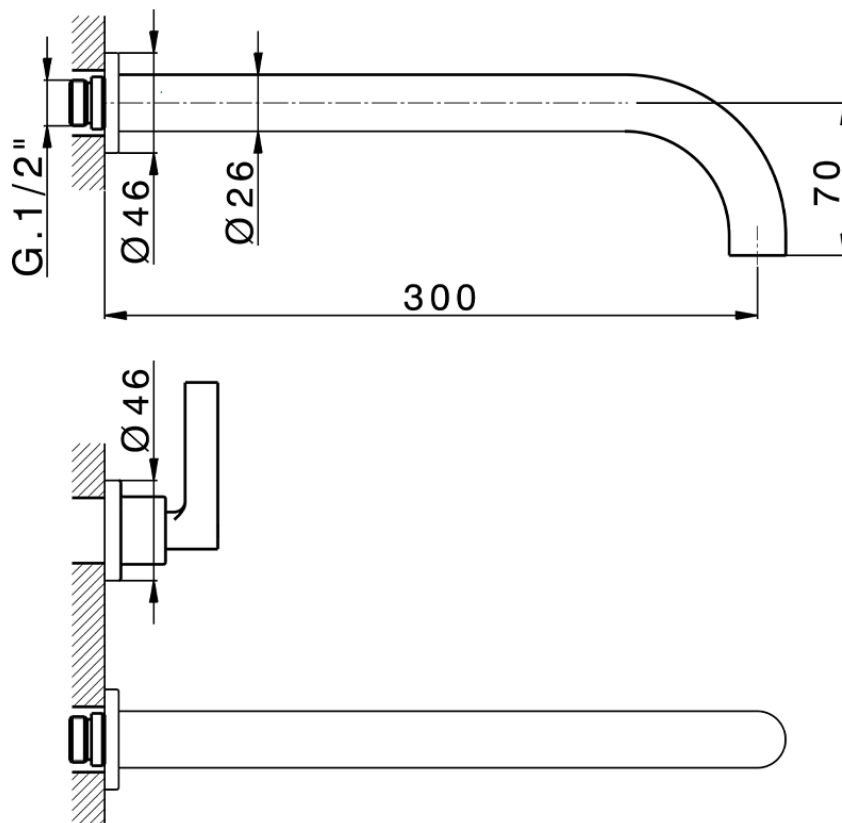

Exposed part for concealed washbasin mixer GRACE_GL013512

GL013512

<https://en.cisal.it/exposed-part-for-concealed-washbasin-mixer-grace-gl013512>

Serie's code	Size XX
CX 1351	20-35
CF 1351	20-35
CX 0331	20-35
CF 0331	20-35
CX 0200	20-35
CF 0200	20-35
BA 1351	20-35
GS 1351	20-35
GL 1351	20-35
MN 1351	20-35
LN 1351	20-35
LV 1351	33-48
LY 1351	33-48
CU 1351	33-48
SM 1351	30-45
AA 1351	10-30
AC 1351	10-30
AR 1351	15-25
PZ 1351	10-30
RG 1351	10-30
TS 1351	10-30
VT 1351	10-30
CS 1351	10-30
WA 1351	45-68
X1 1351	33-45
X2 1351	33-45
X3 1351	33-45
X4 1351	33-45
X5 1351	33-45
RI 1351	20-35
RM 1351	20-35

Limiti di tolleranza superficie piastrelle
 Adjustment limits for finished tile surface
 Limites de tolérance surface carrelage
 Fliesenoberfläche
 Superficie del azulejo

ZA033511

<https://en.cisal.it/concealed-washbasin-mixer-concealed-za033511>