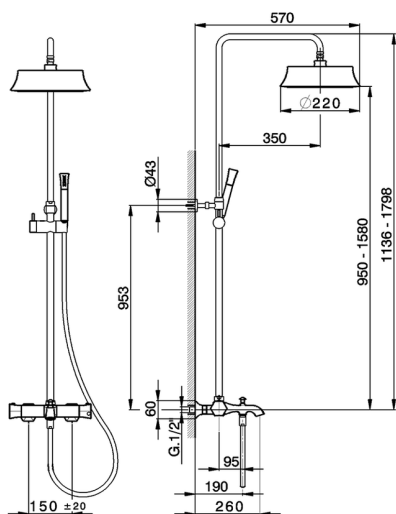

## 3-functions Thermostatic shower set CHERIE\_CEC83010

MODEL **CEC83010**

3-functions Thermostatic shower set, 2 outlet devia stop, adjustable riser column, sliding handshower holder, Chérie Brass one spray handshower, 220 mm round showerhead, 150 cm smooth SUPREME Flexible Hose

### CHARACTERISTICS

Cartridge Spare Parts **22.04A.AR - ZZ97279004**

**Argo 2 (long filter) Thermostatic Valve**