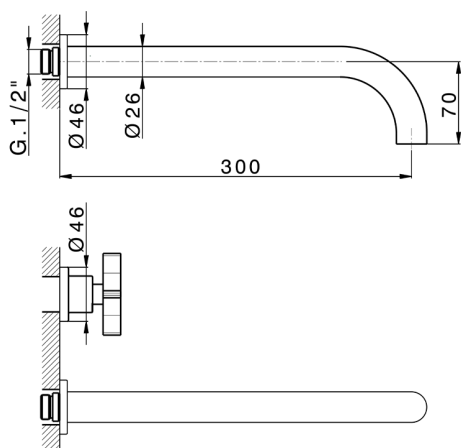

## Exposed part for concealed washbasin mixer GRACE\_GS013512

MODEL **GS013512**

Exposed part for concealed washbasin mixer, without concealed part, for item ZA033511

## Exposed part for concealed washbasin mixer GRACE\_GS013512

GS013512

<https://en.cisal.it/exposed-part-for-concealed-washbasin-mixer-grace-gs013512>

## Concealed washbasin mixer CONCEALED\_ZA033511

MODEL **ZA033511**

Concealed washbasin mixer, right headvalve - left headvalve

AVAILABLE FINISHINGS

CHARACTERISTICS

Concealed **1**

2026-06-14