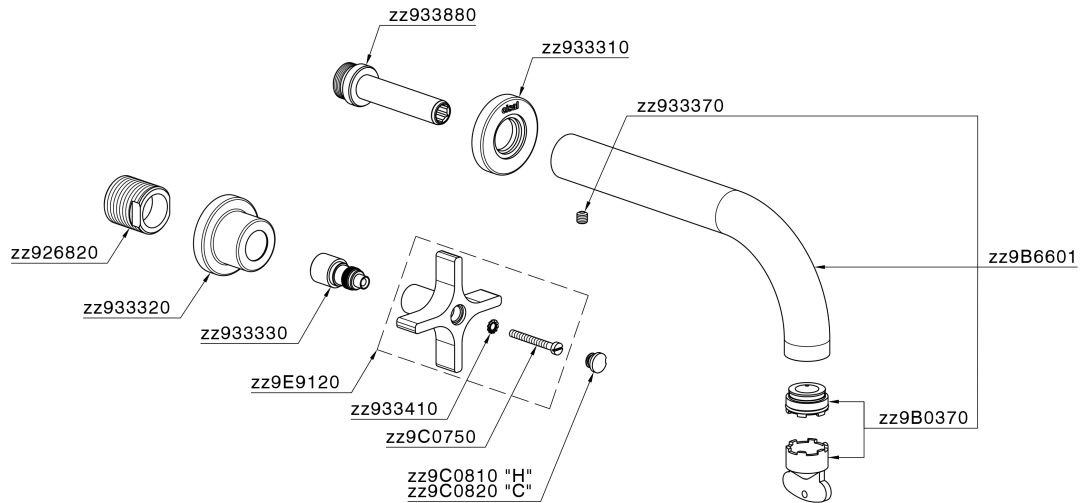

## Exposed part for concealed washbasin mixer GRACE\_GS013512

MODEL **GS013512**

Exposed part for concealed washbasin mixer, without concealed part, for item ZA033511

### CHARACTERISTICS

Installation **Concealed**

Required concealed parts **ZA033511**

## Exposed part for concealed washbasin mixer GRACE\_GS013512

GS013512

<https://en.cisal.it/exposed-part-for-concealed-washbasin-mixer-grace-gs013512>

## Concealed washbasin mixer CONCEALED\_ZA033511

MODEL **ZA033511**

Concealed washbasin mixer, right headvalve - left headvalve

AVAILABLE FINISHINGS

CHARACTERISTICS

Concealed **1**

2026-06-14