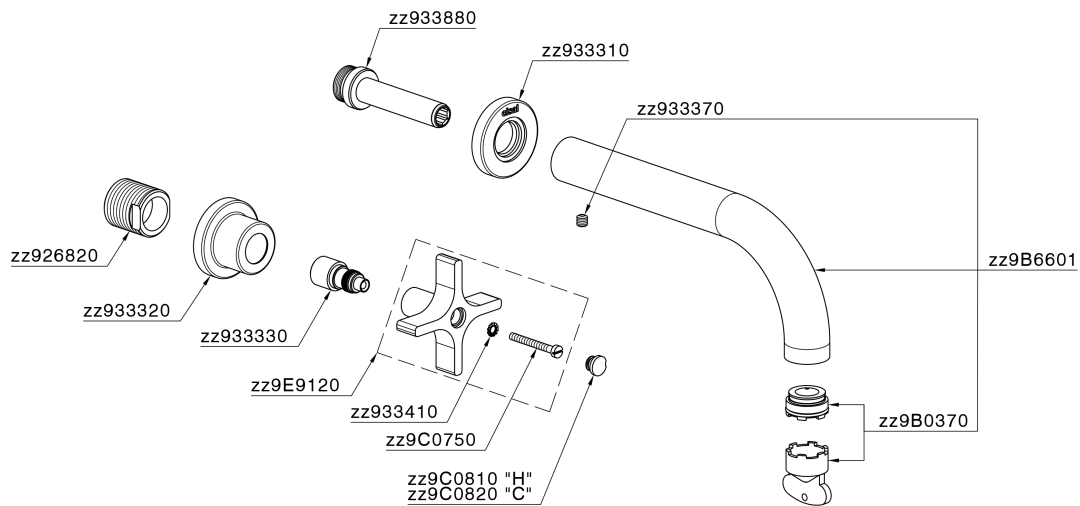

Exposed part for concealed washbasin mixer GRACE_GS013512

MODEL **GS013512**

Exposed part for concealed washbasin mixer, without concealed part, for item ZA033511

AVAILABLE FINISHINGS

-  **21** 21 Chrome
-  **2F** 2F Brushed Nickel
-  **2W** 2W Brushed Gold
-  **5H** 5H Dark Brass Brushed
-  **5L** 5L Brushed Black Titanium
-  **6T** 6T Chrome/Matt Black

CHARACTERISTICS

Installation **Concealed**

Required concealed parts **ZA033511**

Exposed part for concealed washbasin mixer GRACE_GS013512

GS013512

<https://en.cisal.it/exposed-part-for-concealed-washbasin-mixer-grace-gs013512>

Concealed washbasin mixer CONCEALED_ZA033511

MODEL **ZA033511**

Concealed washbasin mixer, right headvalve - left headvalve

AVAILABLE FINISHINGS

 **04** 04 Without finishing

CHARACTERISTICS

Concealed **1**

2026-04-26