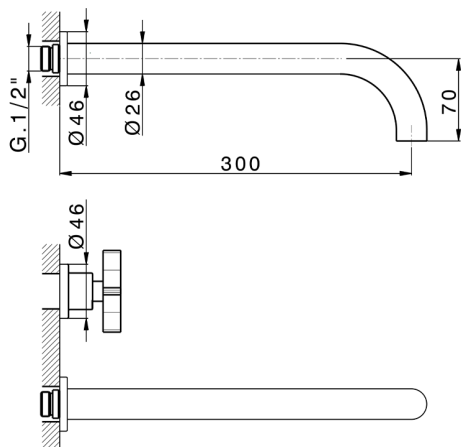

Exposed part for concealed washbasin mixer GRACE_GS013512

MODEL **GS013512**

Exposed part for concealed washbasin mixer, without concealed part, for item ZA033511

AVAILABLE FINISHINGS

-  **21** 21 Chrome
-  **2F** 2F Brushed Nickel
-  **2W** 2W Brushed Gold
-  **5H** 5H Dark Brass Brushed
-  **5L** 5L Brushed Black Titanium
-  **6T** 6T Chrome/Matt Black

CHARACTERISTICS

Installation **Concealed**

Required concealed parts **ZA033511**

Exposed part for concealed washbasin mixer GRACE_GS013512

GS013512

<https://en.cisal.it/exposed-part-for-concealed-washbasin-mixer-grace-gs013512>

Concealed washbasin mixer CONCEALED_ZA033511

MODEL **ZA033511**

Concealed washbasin mixer, right headvalve - left headvalve

AVAILABLE FINISHINGS

 **04** 04 Without finishing

CHARACTERISTICS

Concealed **1**

2026-04-26