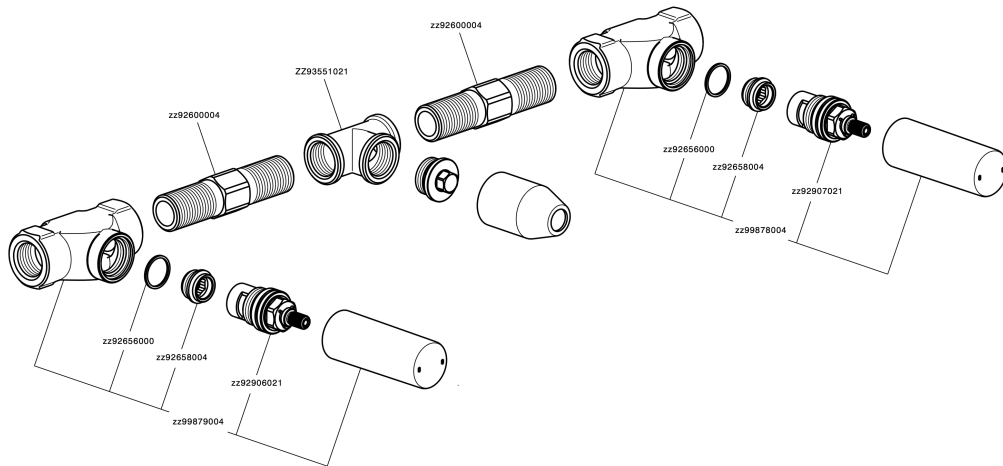

Exposed part for concealed washbasin mixer GRACE_GS013512

GS013512

<https://en.cisal.it/exposed-part-for-concealed-washbasin-mixer-grace-gs013512>

Concealed washbasin mixer CONCEALED_ZA033511

ZA033511

<https://en.cisal.it/concealed-washbasin-mixer-concealed-za033511>