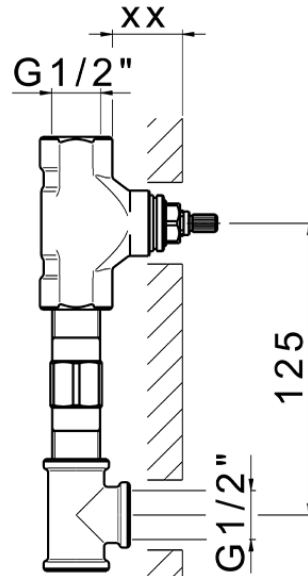

Serie's code	Size XX
CX 1351	20-35
CF 1351	20-35
CX 0331	20-35
CF 0331	20-35
CX 0200	20-35
CF 0200	20-35
BA 1351	20-35
GS 1351	20-35
GL 1351	20-35
MN 1351	20-35
LN 1351	20-35
LV 1351	33-48
LY 1351	33-48
CU 1351	33-48
SM 1351	30-45
AA 1351	10-30
AC 1351	10-30
AR 1351	15-25
PZ 1351	10-30
RG 1351	10-30
TS 1351	10-30
VT 1351	10-30
CS 1351	10-30
WA 1351	45-68
X1 1351	33-45
X2 1351	33-45
X3 1351	33-45
X4 1351	33-45
X5 1351	33-45
RI 1351	20-35
RM 1351	20-35

ZA033511

<https://en.cisal.it/concealed-washbasin-mixer-concealed-za033511>

2026-05-17