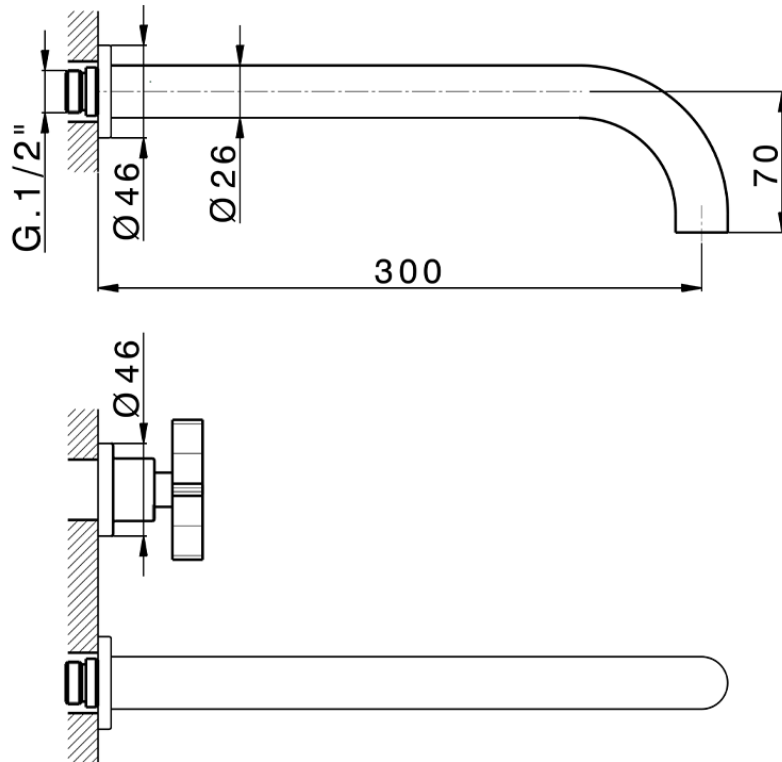

Exposed part for concealed washbasin mixer GRACE_GS013512

GS013512

<https://en.cisal.it/exposed-part-for-concealed-washbasin-mixer-grace-gs013512>

Serie's code	Size XX
CX 1351	20-35
CF 1351	20-35
CX 0331	20-35
CF 0331	20-35
CX 0200	20-35
CF 0200	20-35
BA 1351	20-35
GS 1351	20-35
GL 1351	20-35
MN 1351	20-35
LN 1351	20-35
LV 1351	33-48
LY 1351	33-48
CU 1351	33-48
SM 1351	30-45
AA 1351	10-30
AC 1351	10-30
AR 1351	15-25
PZ 1351	10-30
RG 1351	10-30
TS 1351	10-30
VT 1351	10-30
CS 1351	10-30
WA 1351	45-68
X1 1351	33-45
X2 1351	33-45
X3 1351	33-45
X4 1351	33-45
X5 1351	33-45
RI 1351	20-35
RM 1351	20-35

Limiti di tolleranza superficie piastrelle
 Adjustment limits for finished tile surface
 Limites de tolérance surface carrelage
 Fliesenoberfläche
 Superficie del azulejo

ZA033511

<https://en.cisal.it/concealed-washbasin-mixer-concealed-za033511>