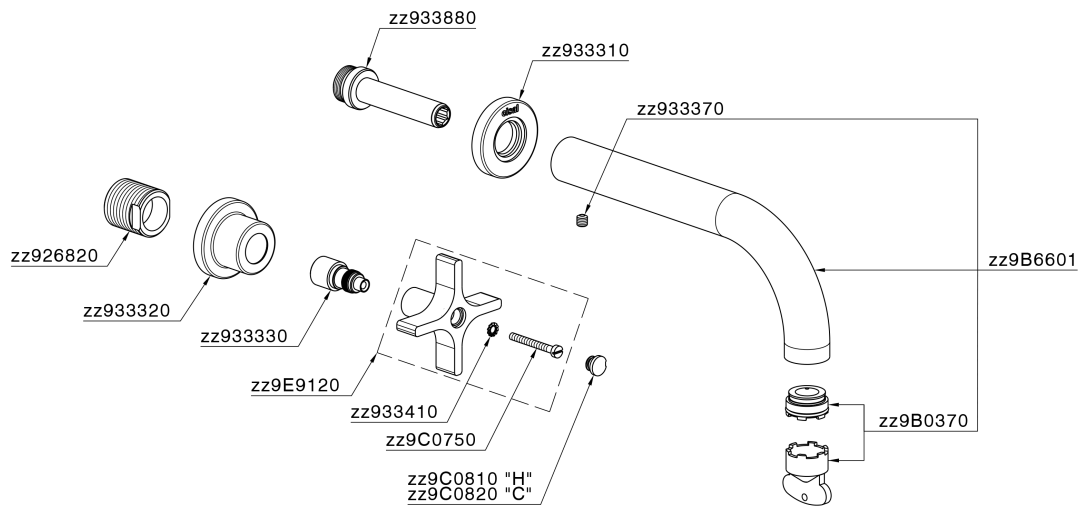

Exposed part for concealed washbasin mixer GRACE_GS013512

GS013512

<https://en.cisal.it/exposed-part-for-concealed-washbasin-mixer-grace-gs013512>

Concealed washbasin mixer CONCEALED_ZA033511

ZA033511

<https://en.cisal.it/concealed-washbasin-mixer-concealed-za033511>