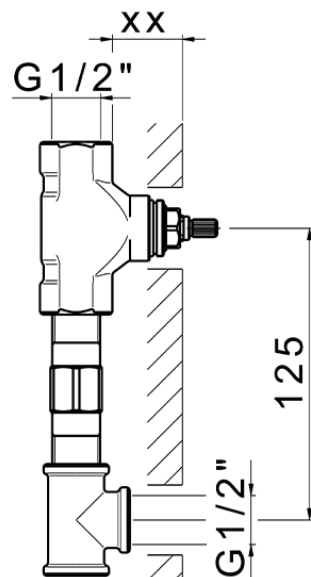

Serie's code	Size XX
CX 1351	20-35
CF 1351	20-35
CX 0331	20-35
CF 0331	20-35
CX 0200	20-35
CF 0200	20-35
BA 1351	20-35
GS 1351	20-35
GL 1351	20-35
MN 1351	20-35
LN 1351	20-35
LV 1351	33-48
LY 1351	33-48
CU 1351	33-48
SM 1351	30-45
AA 1351	10-30
AC 1351	10-30
AR 1351	15-25
PZ 1351	10-30
RG 1351	10-30
TS 1351	10-30
VT 1351	10-30
CS 1351	10-30
WA 1351	45-68
X1 1351	33-45
X2 1351	33-45
X3 1351	33-45
X4 1351	33-45
X5 1351	33-45
RI 1351	20-35
RM 1351	20-35

ZA033511

<https://en.cisal.it/concealed-washbasin-mixer-concealed-za033511>

2026-06-14