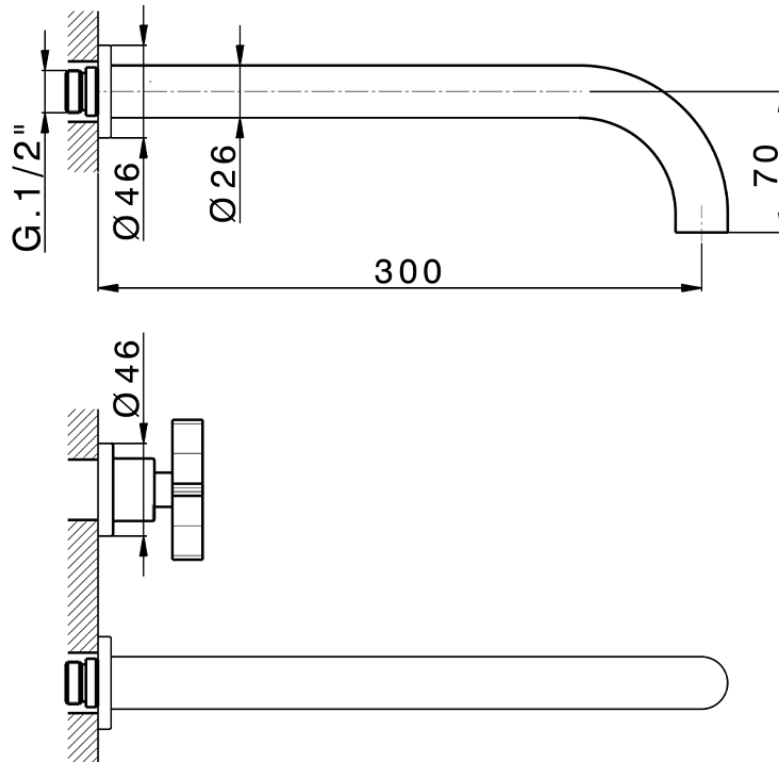

Exposed part for concealed washbasin mixer GRACE_GS013512

GS013512

<https://en.cisal.it/exposed-part-for-concealed-washbasin-mixer-grace-gs013512>

Serie's code	Size XX
CX 1351	20-35
CF 1351	20-35
CX 0331	20-35
CF 0331	20-35
CX 0200	20-35
CF 0200	20-35
BA 1351	20-35
GS 1351	20-35
GL 1351	20-35
MN 1351	20-35
LN 1351	20-35
LV 1351	33-48
LY 1351	33-48
CU 1351	33-48
SM 1351	30-45
AA 1351	10-30
AC 1351	10-30
AR 1351	15-25
PZ 1351	10-30
RG 1351	10-30
TS 1351	10-30
VT 1351	10-30
CS 1351	10-30
WA 1351	45-68
X1 1351	33-45
X2 1351	33-45
X3 1351	33-45
X4 1351	33-45
X5 1351	33-45
RI 1351	20-35
RM 1351	20-35

Limiti di tolleranza superficie piastrelle
 Adjustment limits for finished tile surface
 Limites de tolérance surface carrelage
 Fliesenoberfläche
 Superficie del azulejo

ZA033511

<https://en.cisal.it/concealed-washbasin-mixer-concealed-za033511>