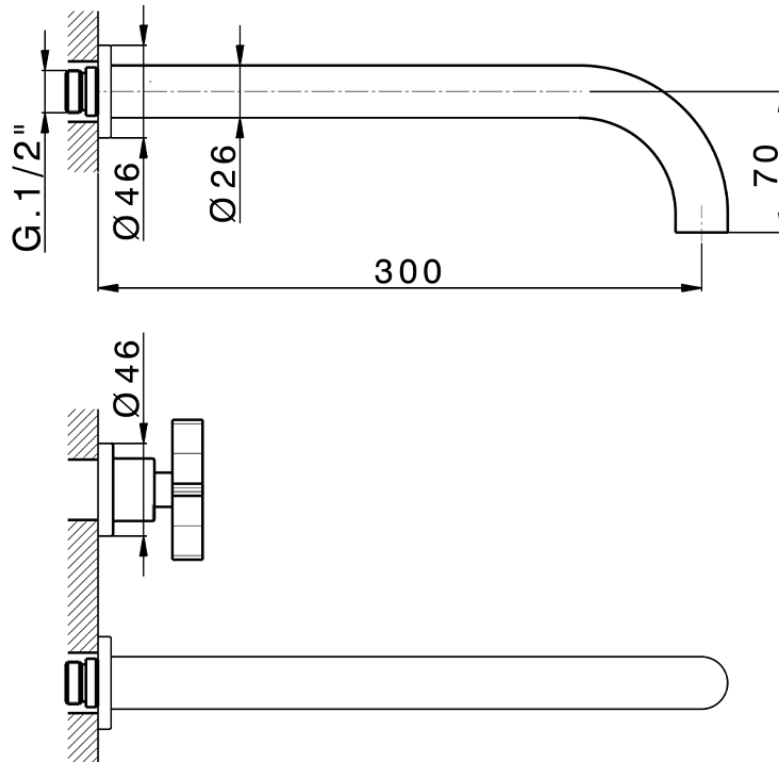

Exposed part for concealed washbasin mixer GRACE_GS013512

GS013512

<https://en.cisal.it/exposed-part-for-concealed-washbasin-mixer-grace-gs013512>

| Serie's code | Size XX |
|--------------|---------|
| CX 1351 | 20-35 |
| CF 1351 | 20-35 |
| CX 0331 | 20-35 |
| CF 0331 | 20-35 |
| CX 0200 | 20-35 |
| CF 0200 | 20-35 |
| BA 1351 | 20-35 |
| GS 1351 | 20-35 |
| GL 1351 | 20-35 |
| MN 1351 | 20-35 |
| LN 1351 | 20-35 |
| LV 1351 | 33-48 |
| LY 1351 | 33-48 |
| CU 1351 | 33-48 |
| SM 1351 | 30-45 |
| AA 1351 | 10-30 |
| AC 1351 | 10-30 |
| AR 1351 | 15-25 |
| PZ 1351 | 10-30 |
| RG 1351 | 10-30 |
| TS 1351 | 10-30 |
| VT 1351 | 10-30 |
| CS 1351 | 10-30 |
| WA 1351 | 45-68 |
| X1 1351 | 33-45 |
| X2 1351 | 33-45 |
| X3 1351 | 33-45 |
| X4 1351 | 33-45 |
| X5 1351 | 33-45 |
| RI 1351 | 20-35 |
| RM 1351 | 20-35 |

Limiti di tolleranza superficie piastrelle
 Adjustment limits for finished tile surface
 Limites de tolérance surface carrelage
 Fliesenoberfläche
 Superficie del azulejo

ZA033511

<https://en.cisal.it/concealed-washbasin-mixer-concealed-za033511>