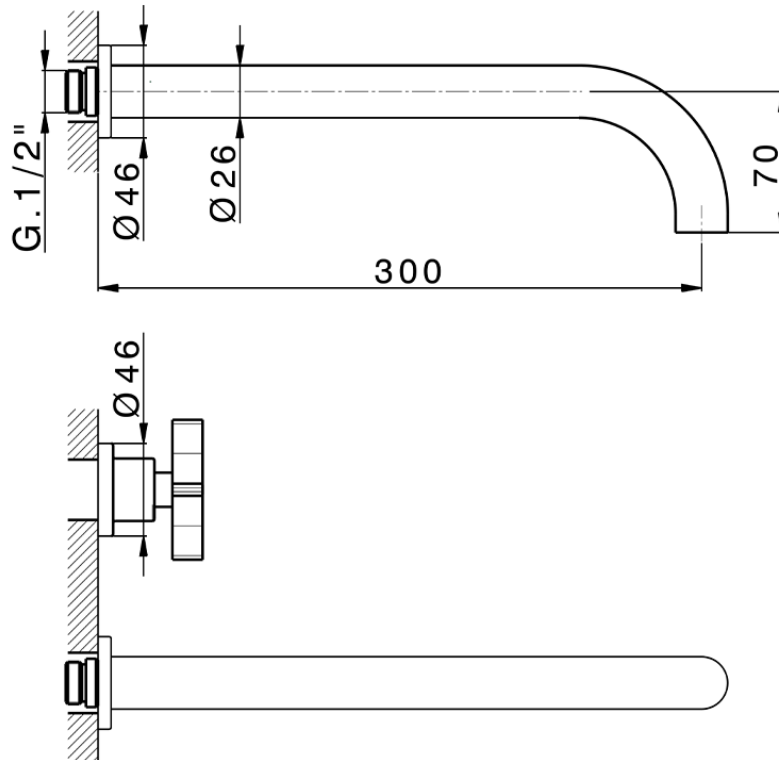

Exposed part for concealed washbasin mixer GRACE_GS013512

GS013512

<https://en.cisal.it/exposed-part-for-concealed-washbasin-mixer-grace-gs013512>

Serie's code	Size XX
CX 1351	20-35
CF 1351	20-35
CX 0331	20-35
CF 0331	20-35
CX 0200	20-35
CF 0200	20-35
BA 1351	20-35
GS 1351	20-35
GL 1351	20-35
MN 1351	20-35
LN 1351	20-35
LV 1351	33-48
LY 1351	33-48
CU 1351	33-48
SM 1351	30-45
AA 1351	10-30
AC 1351	10-30
AR 1351	15-25
PZ 1351	10-30
RG 1351	10-30
TS 1351	10-30
VT 1351	10-30
CS 1351	10-30
WA 1351	45-68
X1 1351	33-45
X2 1351	33-45
X3 1351	33-45
X4 1351	33-45
X5 1351	33-45
RI 1351	20-35
RM 1351	20-35

Limiti di tolleranza superficie piastrelle
 Adjustment limits for finished tile surface
 Limites de tolérance surface carrelage
 Fliesenoberfläche
 Superficie del azulejo

ZA033511

<https://en.cisal.it/concealed-washbasin-mixer-concealed-za033511>