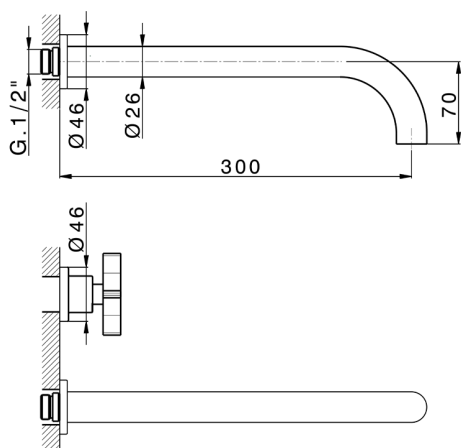

Exposed part for concealed washbasin mixer GRACE_GS013512

MODEL **GS013512**

Exposed part for concealed washbasin mixer, without concealed part, for item ZA033511

AVAILABLE FINISHINGS

-  **21** 21 Chrome
-  **2F** 2F Brushed Nickel
-  **2W** 2W Brushed Gold
-  **5H** 5H Dark Brass Brushed
-  **5L** 5L Brushed Black Titanium
-  **6T** 6T Chrome/Matt Black

CHARACTERISTICS

Installation **Concealed**

Required concealed parts **ZA033511**

Exposed part for concealed washbasin mixer GRACE_GS013512

GS013512

<https://en.cisal.it/exposed-part-for-concealed-washbasin-mixer-grace-gs013512>

Concealed washbasin mixer CONCEALED_ZA033511

MODEL **ZA033511**

Concealed washbasin mixer, right headvalve - left headvalve

AVAILABLE FINISHINGS

 **04** 04 Without finishing

CHARACTERISTICS

Concealed **1**

2026-04-27