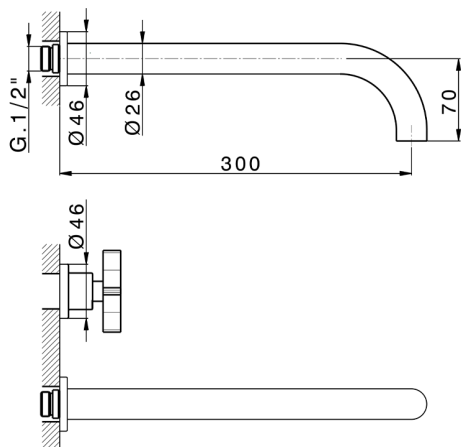

Exposed part for concealed washbasin mixer GRACE_GS013512

MODEL **GS013512**

Exposed part for concealed washbasin mixer, without concealed part, for item ZA033511

AVAILABLE FINISHINGS

-  **21** 21 Chrome
-  **2F** 2F Brushed Nickel
-  **2W** 2W Brushed Gold
-  **5H** 5H Dark Brass Brushed
-  **5L** 5L Brushed Black Titanium
-  **6T** 6T Chrome/Matt Black

CHARACTERISTICS

Installation **Concealed**

Required concealed parts **ZA033511**

Exposed part for concealed washbasin mixer GRACE_GS013512

GS013512

<https://en.cisal.it/exposed-part-for-concealed-washbasin-mixer-grace-gs013512>

Concealed washbasin mixer CONCEALED_ZA033511

MODEL **ZA033511**

Concealed washbasin mixer, right headvalve - left headvalve

AVAILABLE FINISHINGS

CHARACTERISTICS

Concealed **1**

2026-05-17