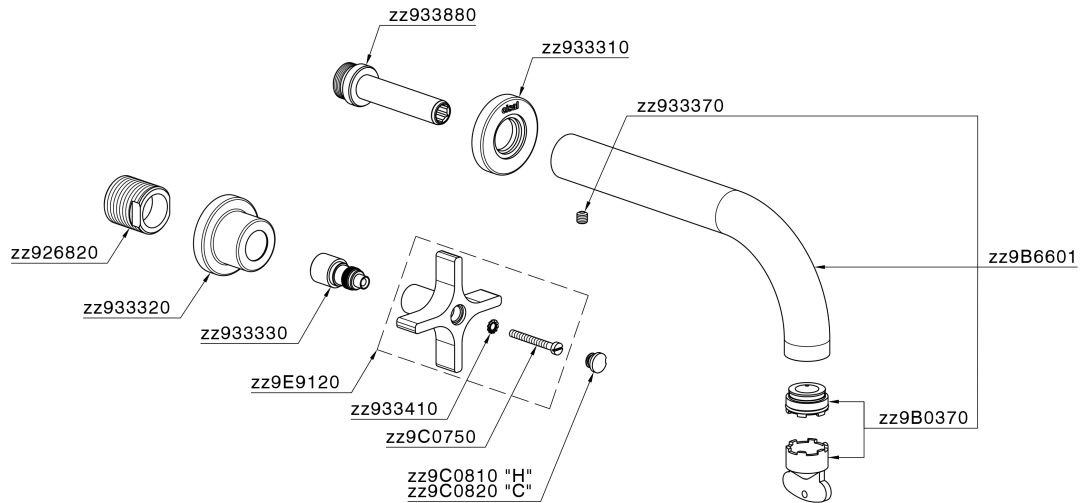

Exposed part for concealed washbasin mixer GRACE_GS013512

MODEL **GS013512**

Exposed part for concealed washbasin mixer, without concealed part, for item ZA033511

AVAILABLE FINISHINGS

-  **21** 21 Chrome
-  **2F** 2F Brushed Nickel
-  **2W** 2W Brushed Gold
-  **5H** 5H Dark Brass Brushed
-  **5L** 5L Brushed Black Titanium
-  **6T** 6T Chrome/Matt Black

CHARACTERISTICS

Installation **Concealed**

Required concealed parts **ZA033511**

Exposed part for concealed washbasin mixer GRACE_GS013512

GS013512

<https://en.cisal.it/exposed-part-for-concealed-washbasin-mixer-grace-gs013512>

Concealed washbasin mixer CONCEALED_ZA033511

MODEL **ZA033511**

Concealed washbasin mixer, right headvalve - left headvalve

AVAILABLE FINISHINGS

 **04** 04 Without finishing

CHARACTERISTICS

Concealed **1**

2026-04-27