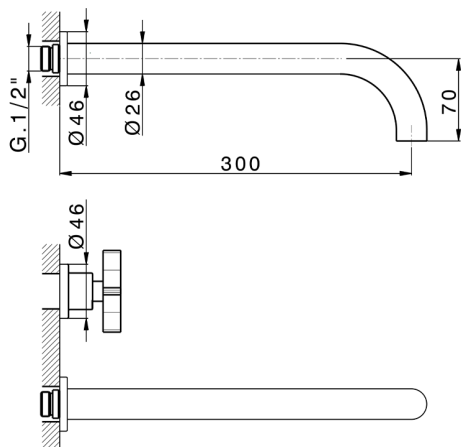

Exposed part for concealed washbasin mixer GRACE_GS013512

MODEL **GS013512**

Exposed part for concealed washbasin mixer, without concealed part, for item ZA033511

AVAILABLE FINISHINGS

-  **21** 21 Chrome
-  **2F** 2F Brushed Nickel
-  **2W** 2W Brushed Gold
-  **5H** 5H Dark Brass Brushed
-  **5L** 5L Brushed Black Titanium
-  **6T** 6T Chrome/Matt Black

CHARACTERISTICS

Installation **Concealed**

Required concealed parts **ZA033511**

Exposed part for concealed washbasin mixer GRACE_GS013512

GS013512

<https://en.cisal.it/exposed-part-for-concealed-washbasin-mixer-grace-gs013512>

Concealed washbasin mixer CONCEALED_ZA033511

MODEL **ZA033511**

Concealed washbasin mixer, right headvalve - left headvalve

AVAILABLE FINISHINGS

 **04** 04 Without finishing

CHARACTERISTICS

Concealed **1**

2026-06-14