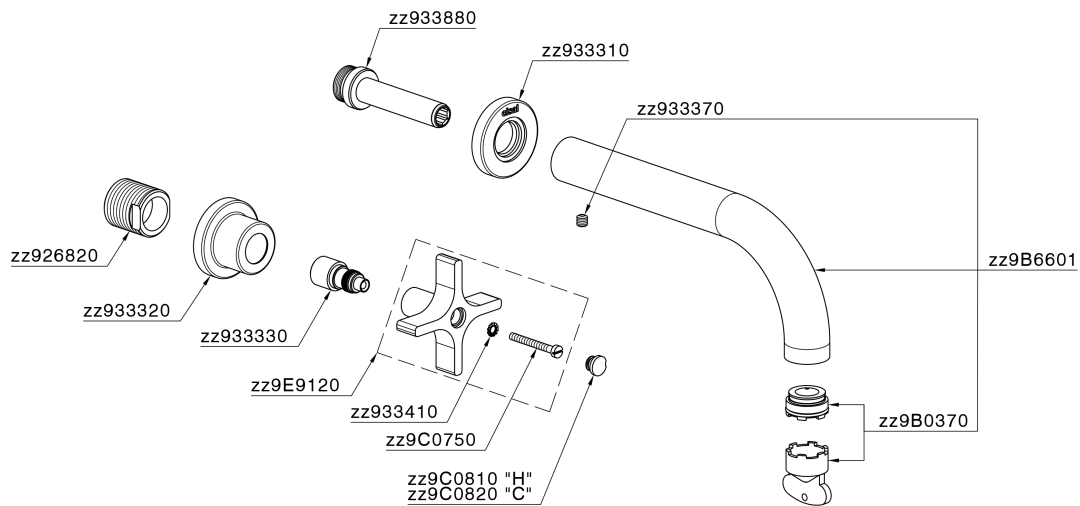

Exposed part for concealed washbasin mixer GRACE_GS013512

MODEL **GS013512**

Exposed part for concealed washbasin mixer, without concealed part, for item ZA033511

AVAILABLE FINISHINGS

-  **21** 21 Chrome
-  **2F** 2F Brushed Nickel
-  **2W** 2W Brushed Gold
-  **5H** 5H Dark Brass Brushed
-  **5L** 5L Brushed Black Titanium
-  **6T** 6T Chrome/Matt Black

CHARACTERISTICS

Installation **Concealed**

Required concealed parts **ZA033511**

Exposed part for concealed washbasin mixer GRACE_GS013512

GS013512

<https://en.cisal.it/exposed-part-for-concealed-washbasin-mixer-grace-gs013512>

Concealed washbasin mixer CONCEALED_ZA033511

MODEL **ZA033511**

Concealed washbasin mixer, right headvalve - left headvalve

AVAILABLE FINISHINGS

CHARACTERISTICS

Concealed **1**

2026-05-17