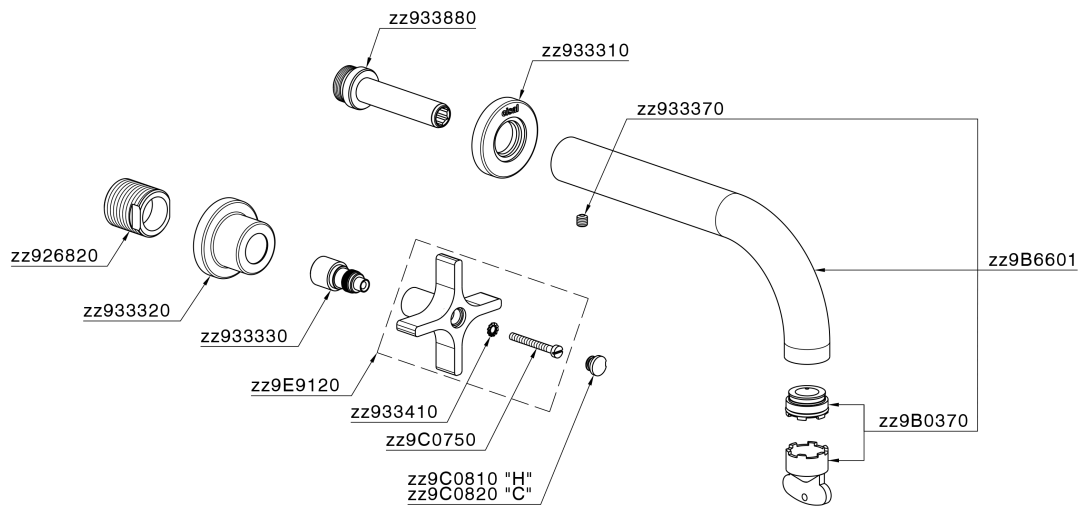

Exposed part for concealed washbasin mixer GRACE_GS013512

MODEL **GS013512**

Exposed part for concealed washbasin mixer, without concealed part, for item ZA033511

AVAILABLE FINISHINGS

-  **21** 21 Chrome
-  **2F** 2F Brushed Nickel
-  **2W** 2W Brushed Gold
-  **5H** 5H Dark Brass Brushed
-  **5L** 5L Brushed Black Titanium
-  **6T** 6T Chrome/Matt Black

CHARACTERISTICS

Installation **Concealed**

Required concealed parts **ZA033511**

Exposed part for concealed washbasin mixer GRACE_GS013512

GS013512

<https://en.cisal.it/exposed-part-for-concealed-washbasin-mixer-grace-gs013512>

Concealed washbasin mixer CONCEALED_ZA033511

MODEL **ZA033511**

Concealed washbasin mixer, right headvalve - left headvalve

AVAILABLE FINISHINGS

 **04** 04 Without finishing

CHARACTERISTICS

Concealed **1**

2026-06-14