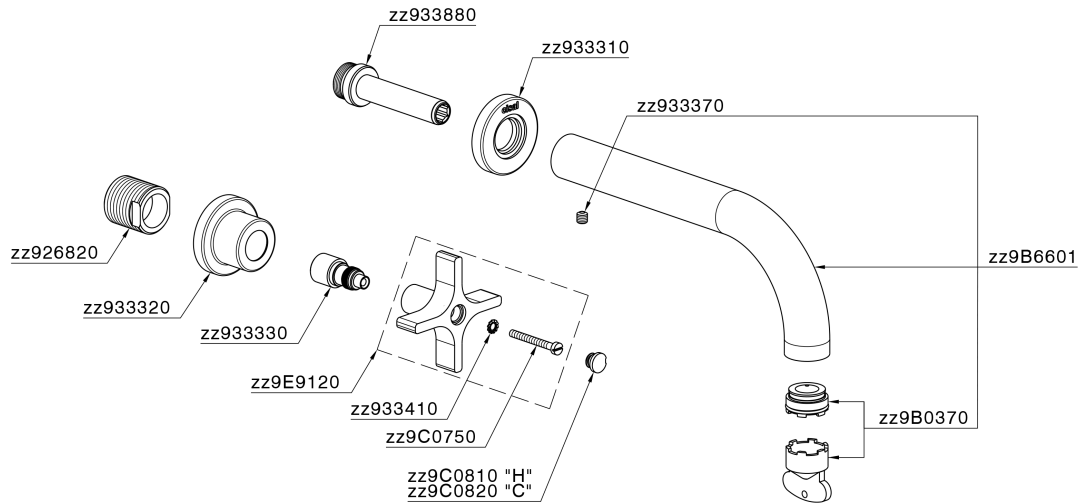

Exposed part for concealed washbasin mixer GRACE_GS013512

GS013512

<https://en.cisal.it/exposed-part-for-concealed-washbasin-mixer-grace-gs013512>

Concealed washbasin mixer CONCEALED_ZA033511

ZA033511

<https://en.cisal.it/concealed-washbasin-mixer-concealed-za033511>