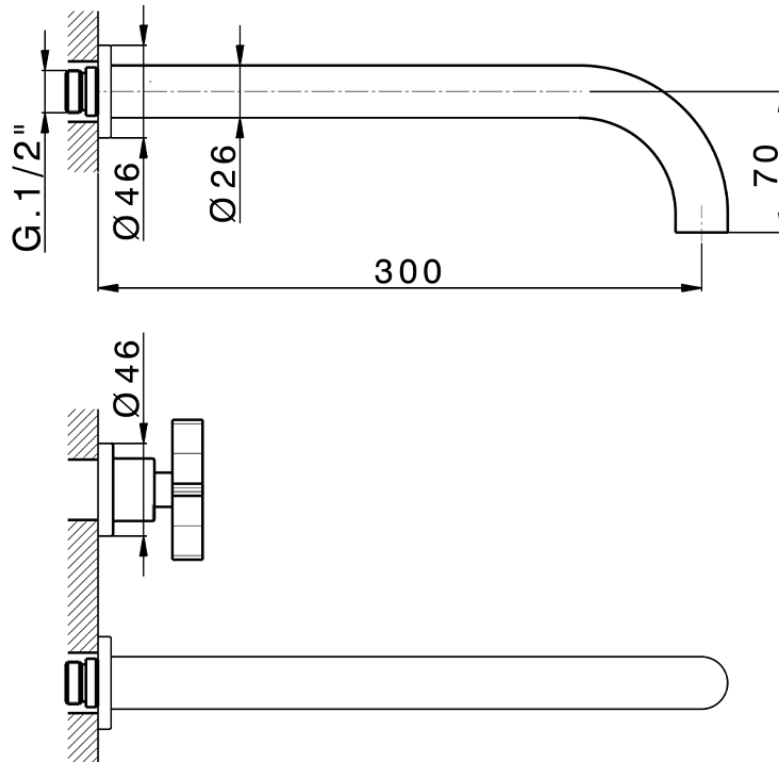

## Exposed part for concealed washbasin mixer GRACE\_GS013512

GS013512

<https://en.cisal.it/exposed-part-for-concealed-washbasin-mixer-grace-gs013512>

Serie's code	Size XX
CX 1351	20-35
CF 1351	20-35
CX 0331	20-35
CF 0331	20-35
CX 0200	20-35
CF 0200	20-35
BA 1351	20-35
GS 1351	20-35
GL 1351	20-35
MN 1351	20-35
LN 1351	20-35
LV 1351	33-48
LY 1351	33-48
CU 1351	33-48
SM 1351	30-45
AA 1351	10-30
AC 1351	10-30
AR 1351	15-25
PZ 1351	10-30
RG 1351	10-30
TS 1351	10-30
VT 1351	10-30
CS 1351	10-30
WA 1351	45-68
X1 1351	33-45
X2 1351	33-45
X3 1351	33-45
X4 1351	33-45
X5 1351	33-45
RI 1351	20-35
RM 1351	20-35

Limiti di tolleranza superficie piastrelle  
 Adjustment limits for finished tile surface  
 Limites de tolérance surface carrelage  
 Fliesenoberfläche  
 Superficie del azulejo

ZA033511

<https://en.cisal.it/concealed-washbasin-mixer-concealed-za033511>