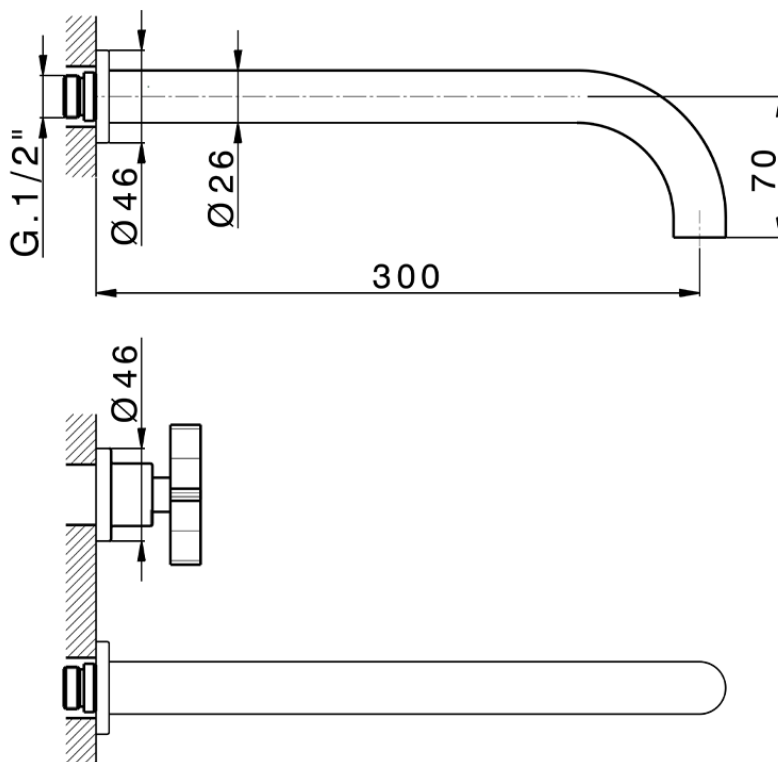

Exposed part for concealed washbasin mixer GRACE_GS013512

GS013512

<https://en.cisal.it/exposed-part-for-concealed-washbasin-mixer-grace-gs013512>

Serie's code	Size XX
CX 1351	20-35
CF 1351	20-35
CX 0331	20-35
CF 0331	20-35
CX 0200	20-35
CF 0200	20-35
BA 1351	20-35
GS 1351	20-35
GL 1351	20-35
MN 1351	20-35
LN 1351	20-35
LV 1351	33-48
LY 1351	33-48
CU 1351	33-48
SM 1351	30-45
AA 1351	10-30
AC 1351	10-30
AR 1351	15-25
PZ 1351	10-30
RG 1351	10-30
TS 1351	10-30
VT 1351	10-30
CS 1351	10-30
WA 1351	45-68
X1 1351	33-45
X2 1351	33-45
X3 1351	33-45
X4 1351	33-45
X5 1351	33-45
RI 1351	20-35
RM 1351	20-35

Limiti di tolleranza superficie piastrelle
 Adjustment limits for finished tile surface
 Limites de tolérance surface carrelage
 Fliesenoberfläche
 Superficie del azulejo

ZA033511

<https://en.cisal.it/concealed-washbasin-mixer-concealed-za033511>