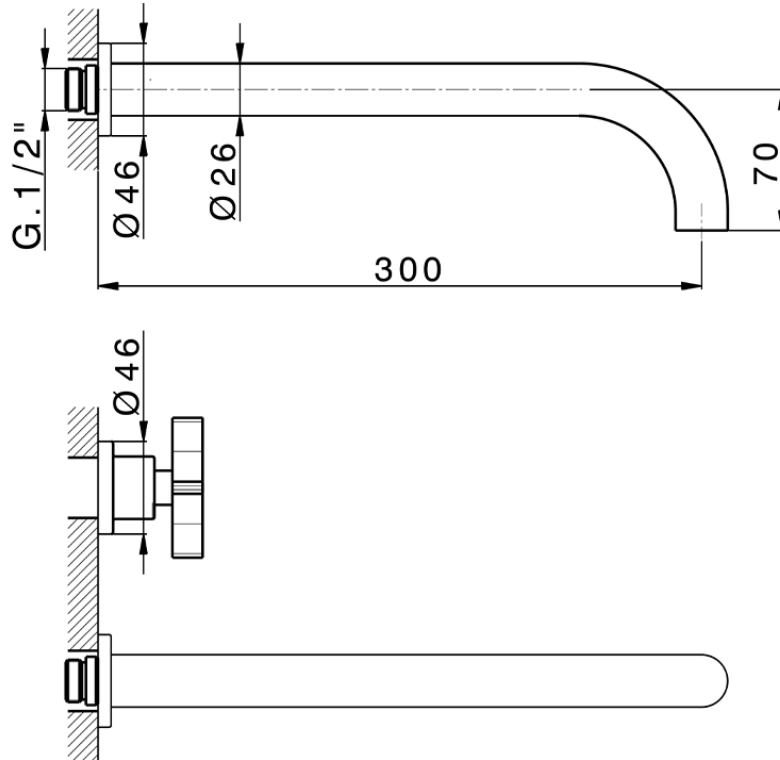

Exposed part for concealed washbasin mixer GRACE_GS013512

GS013512

<https://en.cisal.it/exposed-part-for-concealed-washbasin-mixer-grace-gs013512>

| Serie's code | Size XX |
|--------------|---------|
| CX 1351 | 20-35 |
| CF 1351 | 20-35 |
| CX 0331 | 20-35 |
| CF 0331 | 20-35 |
| CX 0200 | 20-35 |
| CF 0200 | 20-35 |
| BA 1351 | 20-35 |
| GS 1351 | 20-35 |
| GL 1351 | 20-35 |
| MN 1351 | 20-35 |
| LN 1351 | 20-35 |
| LV 1351 | 33-48 |
| LY 1351 | 33-48 |
| CU 1351 | 33-48 |
| SM 1351 | 30-45 |
| AA 1351 | 10-30 |
| AC 1351 | 10-30 |
| AR 1351 | 15-25 |
| PZ 1351 | 10-30 |
| RG 1351 | 10-30 |
| TS 1351 | 10-30 |
| VT 1351 | 10-30 |
| CS 1351 | 10-30 |
| WA 1351 | 45-68 |
| X1 1351 | 33-45 |
| X2 1351 | 33-45 |
| X3 1351 | 33-45 |
| X4 1351 | 33-45 |
| X5 1351 | 33-45 |
| RI 1351 | 20-35 |
| RM 1351 | 20-35 |

Limiti di tolleranza superficie piastrelle
 Adjustment limits for finished tile surface
 Limites de tolérance surface carrelage
 Fliesenoberfläche
 Superficie del azulejo

ZA033511

<https://en.cisal.it/concealed-washbasin-mixer-concealed-za033511>